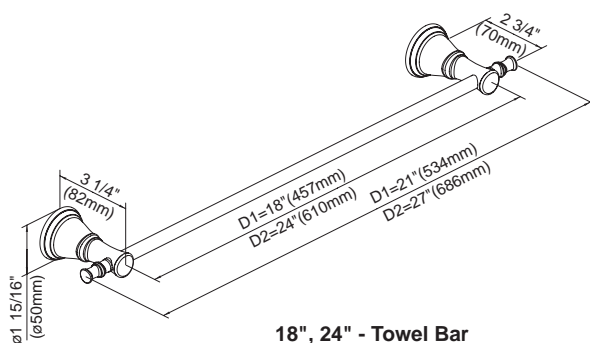

Available Finishes

Brushed Nickel (BN)
Distressed Bronze (RBD)

D446420BN - 18" Towel Bar
D446423BN - 24" Towel Bar

D446424BN - 24" Double Towel Bar

D446425BN - Robe Hook

D446426BN - Toilet Paper Holder

Towel Ring

Paper Holder

Double Robe Hook

D446427BN - Towel Ring

18", 24" - Towel Bar

24" Double Towel Bar

Specific Features: _____ Submitted Model No.: _____