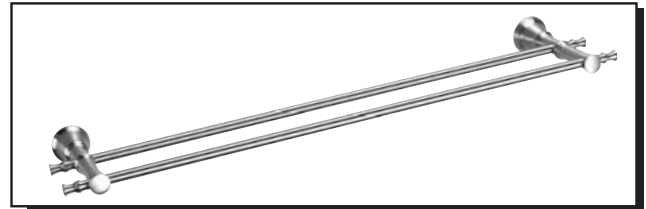

SOUTH SEA™ BATH ACCESSORY COLLECTION

Description

- Bamboo inspired design details
- Matches SOUTH SEA™ collection
- Mounting hardware provided
- All brass construction

Warranty

Danze Bath Accessories are covered by a manufacturer's "limited lifetime" warranty on finish and manufacturing defects.

Available Finishes

Brushed Nickel (BN)
Distressed Bronze (RBD)

D446420BN - 18" Towel Bar
D446423BN - 24" Towel Bar

D446424BN - 24" Double Towel Bar

D446425BN - Robe Hook

D446426BN - Toilet Paper Holder

Towel Ring

Paper Holder

Double Robe Hook

D446427BN - Towel Ring

18", 24" - Towel Bar

24" Double Towel Bar

Specific Features: _____ Submitted Model No.: _____