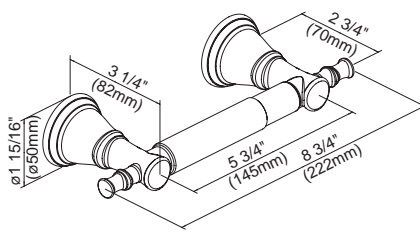

Available Finishes

Brushed Nickel (BN)
Distressed Bronze (RBD)

D446420BN - 18" Towel Bar
D446423BN - 24" Towel Bar

D446424BN - 24" Double Towel Bar

D446425BN - Robe Hook

D446426BN - Toilet Paper Holder

Towel Ring

Paper Holder

Double Robe Hook

D446427BN - Towel Ring

18", 24" - Towel Bar

24" Double Towel Bar

Specific Features: _____ Submitted Model No.: _____