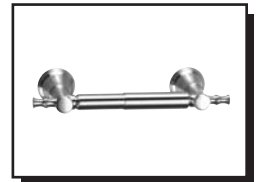

Available Finishes

Brushed Nickel (BN)
Distressed Bronze (RBD)

D446420BN - 18" Towel Bar
D446423BN - 24" Towel Bar

D446424BN - 24" Double Towel Bar

D446425BN - Robe Hook

D446426BN - Toilet Paper Holder

Towel Ring

Paper Holder

Double Robe Hook

D446427BN - Towel Ring

18", 24" - Towel Bar

24" Double Towel Bar

Specific Features: _____ Submitted Model No.: _____