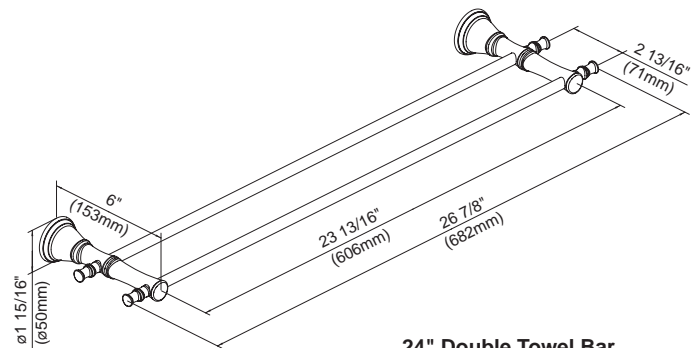

Available Finishes

Brushed Nickel (BN)
Distressed Bronze (RBD)

D446420BN - 18" Towel Bar
D446423BN - 24" Towel Bar

D446424BN - 24" Double Towel Bar

D446425BN - Robe Hook

D446426BN - Toilet Paper Holder

Towel Ring

Paper Holder

Double Robe Hook

D446427BN - Towel Ring

18", 24" - Towel Bar

24" Double Towel Bar

Specific Features: _____ Submitted Model No.: _____