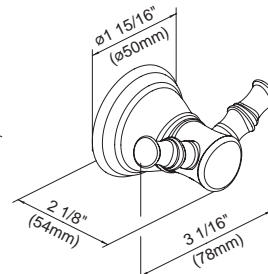

Available Finishes

Brushed Nickel (BN)
Distressed Bronze (RBD)

D446420BN - 18" Towel Bar
D446423BN - 24" Towel Bar

D446424BN - 24" Double Towel Bar

D446425BN - Robe Hook

D446426BN - Toilet Paper Holder

Towel Ring

Paper Holder

Double Robe Hook

D446427BN - Towel Ring

18", 24" - Towel Bar

24" Double Towel Bar

Specific Features: _____ Submitted Model No.: _____