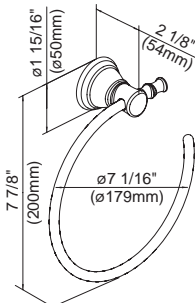

Available Finishes

Brushed Nickel (BN)
Distressed Bronze (RBD)

D446420BN - 18" Towel Bar
D446423BN - 24" Towel Bar

D446424BN - 24" Double Towel Bar

D446425BN - Robe Hook

D446426BN - Toilet Paper Holder

Towel Ring

Paper Holder

Double Robe Hook

D446427BN - Towel Ring

18", 24" - Towel Bar

24" Double Towel Bar

Specific Features: _____ Submitted Model No.: _____