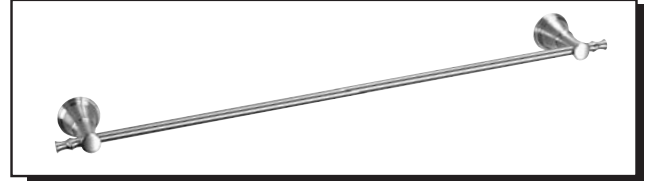

SOUTH SEA™ BATH ACCESSORY COLLECTION

Description

- Bamboo inspired design details
- Matches SOUTH SEA™ collection
- Mounting hardware provided
- All brass construction

Warranty

Danze Bath Accessories are covered by a manufacturer's "limited lifetime" warranty on finish and manufacturing defects.

Available Finishes

Brushed Nickel (BN)
Distressed Bronze (RBD)

D446420BN - 18" Towel Bar
D446423BN - 24" Towel Bar

D446424BN - 24" Double Towel Bar

D446425BN - Robe Hook

D446426BN - Toilet Paper Holder

Towel Ring

Paper Holder

Double Robe Hook

D446427BN - Towel Ring

18", 24" - Towel Bar

24" Double Towel Bar

Specific Features: _____ Submitted Model No.: _____