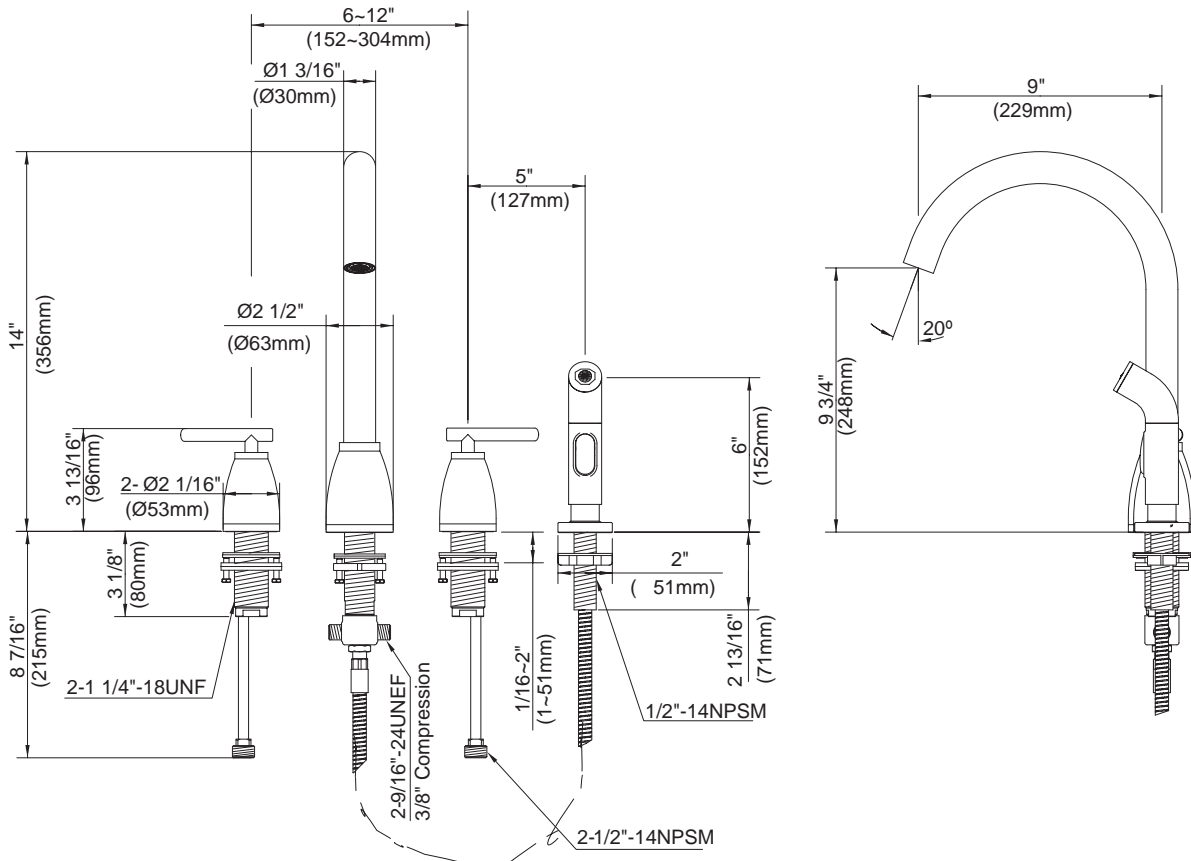

Specific Features: _____ Submitted Model No.: _____

SD414854/03-06.01