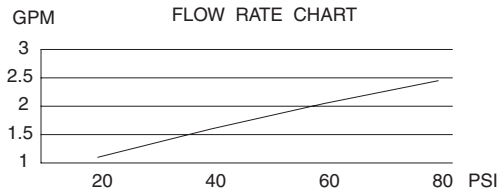

Specific Features: _____ Submitted Model No.: _____

SD414854/03-06.01