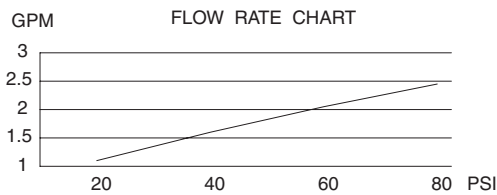

TWO HANDLE KITCHEN FAUCET WITH CONCEALED DECK

Description

- 2 handle with 9" high-rise spout
- Concealed deck mount
- Matching brass spray

Flow & Valving

- See Chart

Standards

- ASME A112.18.1
- CSA B125
- NSF 61-9
- Listed IAPMO/UPC
- Energy policy act of 1992
- ADA Accessibility Guidelines for Buildings and Facilities - 4.27.4 Controls and Mechanisms

Available Colors & Finish

- Chrome
- Stainless Steel (SS)

Warranty

Danze faucets are covered by a manufacturer's limited "lifetime" warranty for manufacturing defects.

Specific Features: _____ Submitted Model No.: _____

SD414458/03-06.01