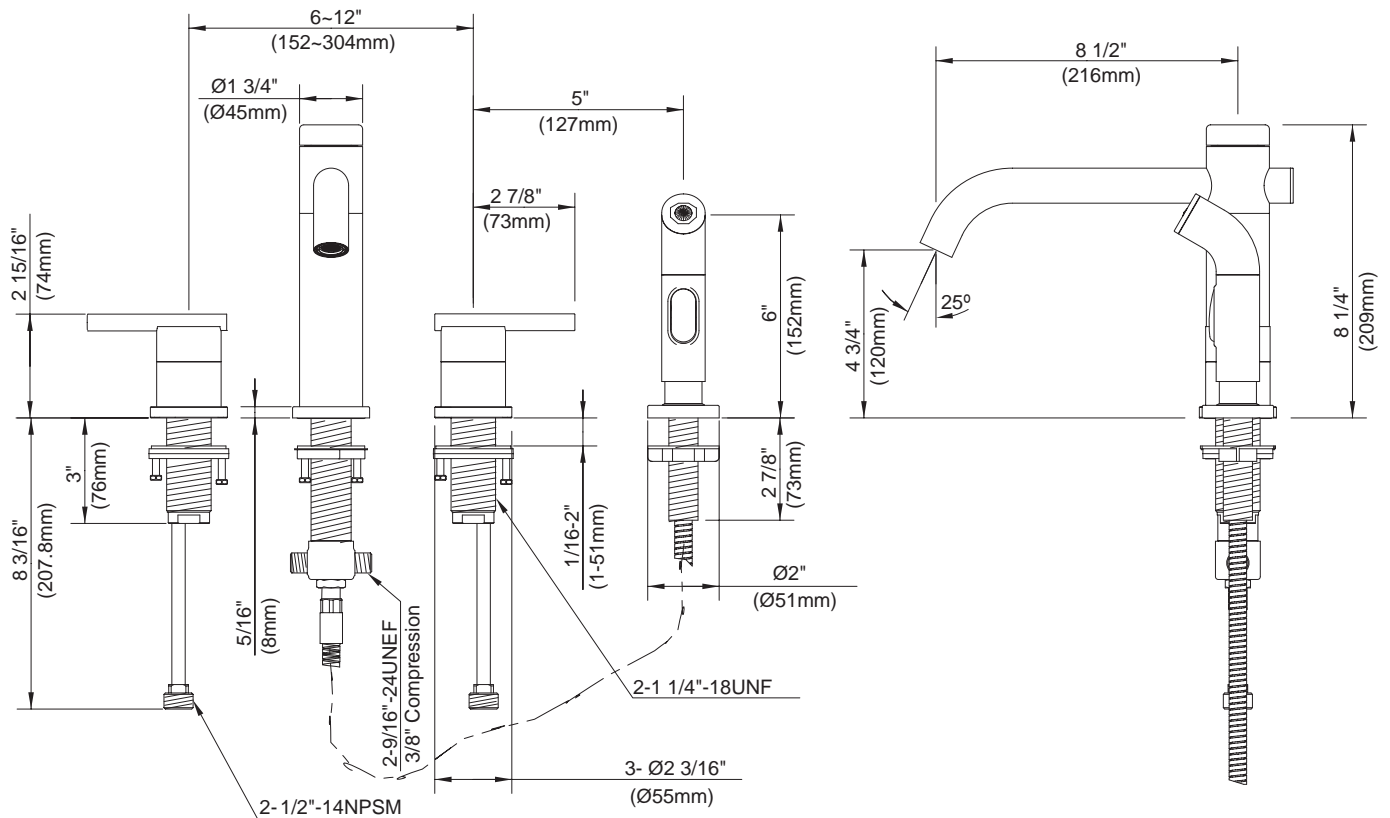

Warranty

Danze faucets are covered by a manufacturer's limited "lifetime" warranty for manufacturing defects.