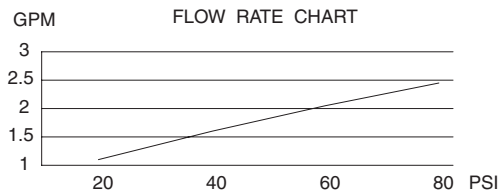

Specific Features: _____ Submitted Model No.: _____

SD414357/03-06.01