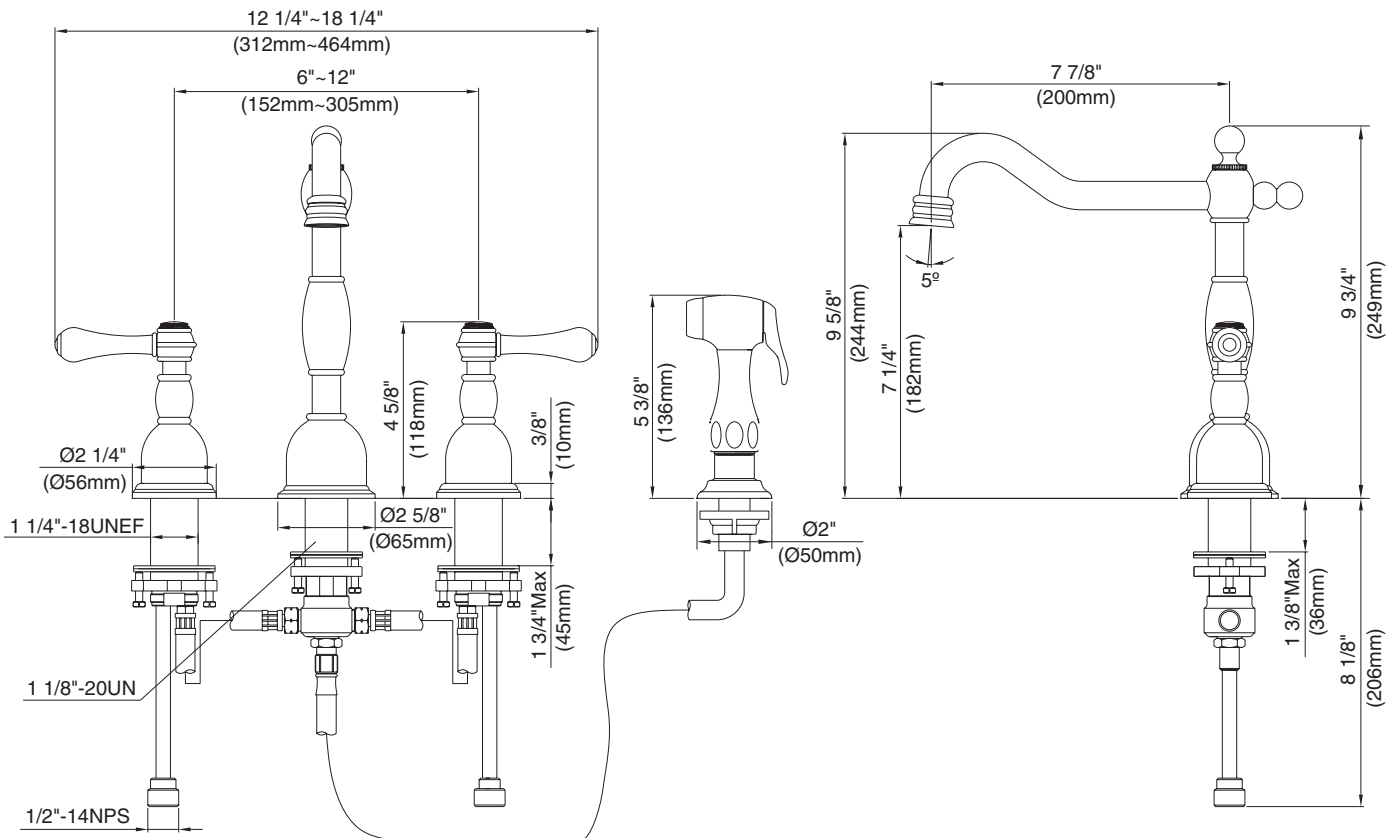

TWO HANDLE KITCHEN FAUCET WITH CONCEALED DECK

Description

- 2 handle with 9" hook spout
- Concealed deck mount
- Matching brass spray

Flow & Valving

- See Chart

Standards

- ASME A112.18.1
- CSA B125
- NSF 61-9
- Listed IAPMO/UPC
- Energy policy act of 1992
- ADA Accessibility Guidelines for Buildings and Facilities - 4.27.4 Controls and Mechanisms 

Specific Features: _____ Submitted Model No.: _____

SD414357/03-06.01