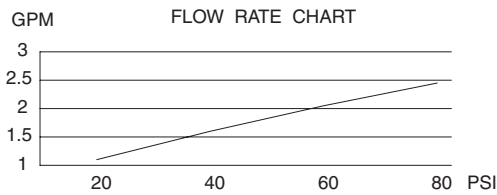

Specific Features: _____ Submitted Model No.: _____

SD413655/03-06.01