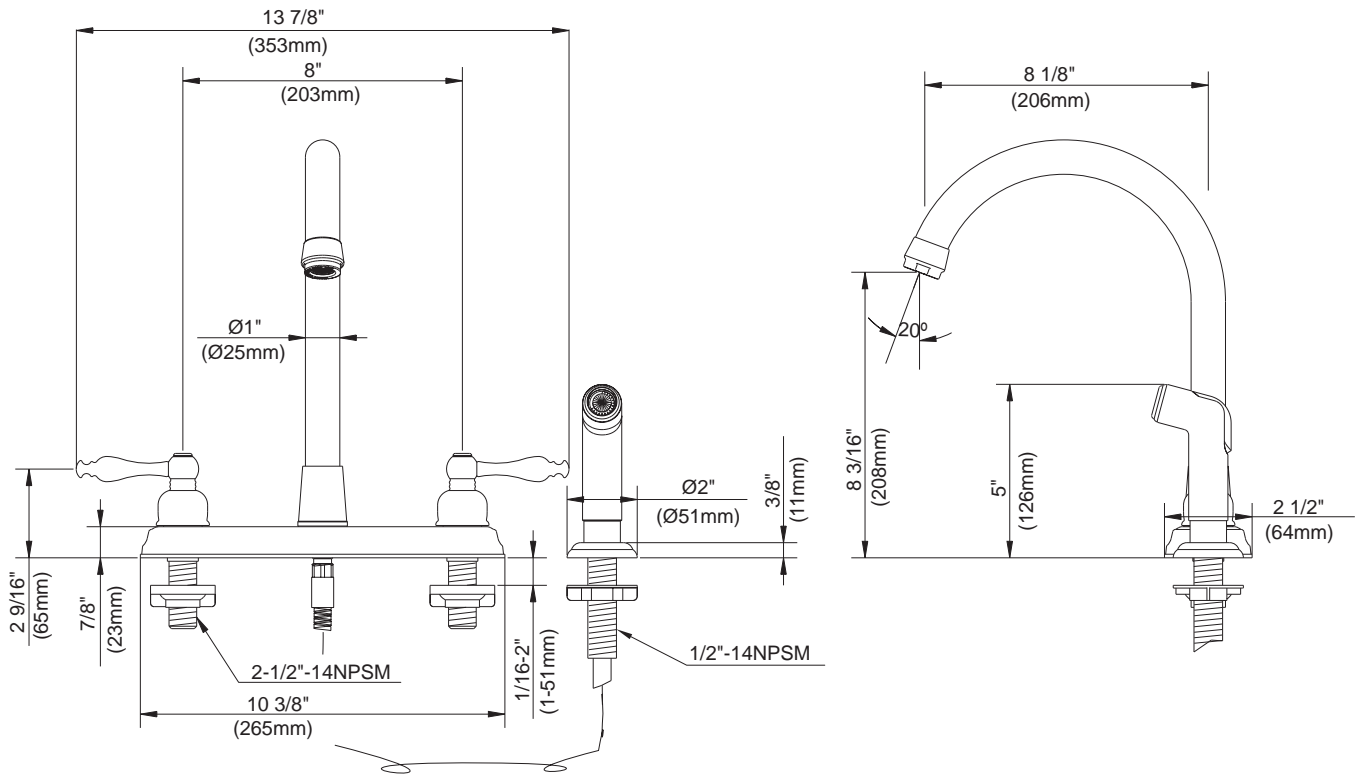

Specific Features: _____ Submitted Model No.: _____

SD413655/03-06.01