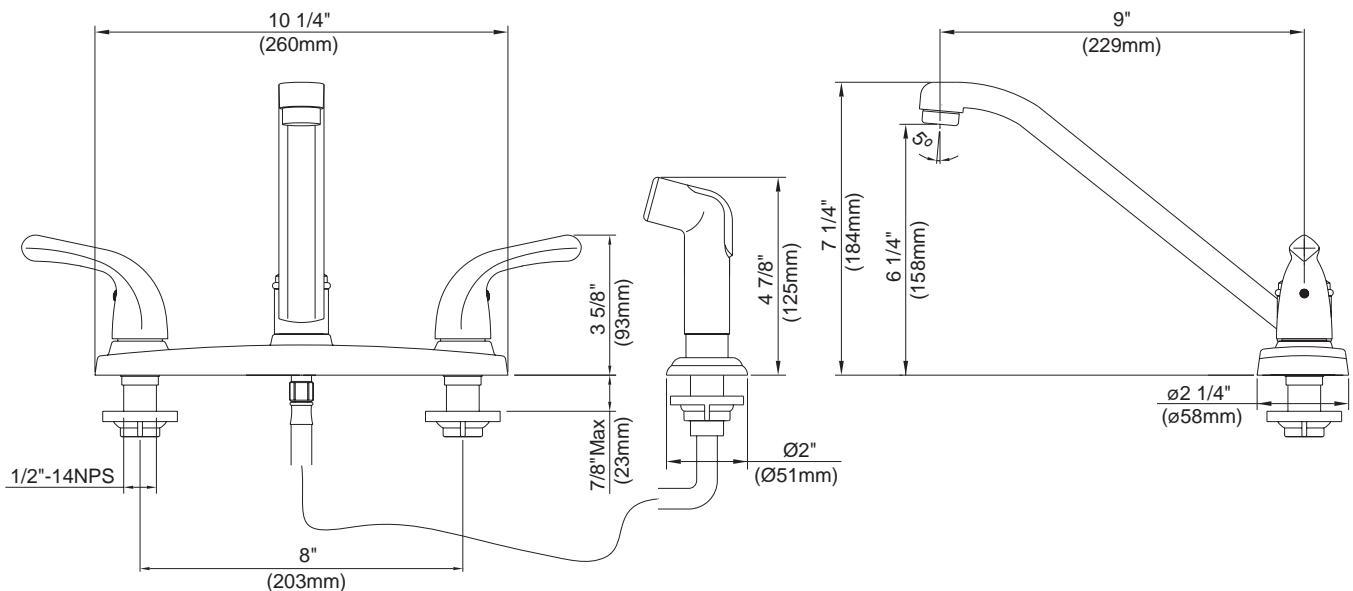

Specific Features: _____ Submitted Model No.: _____