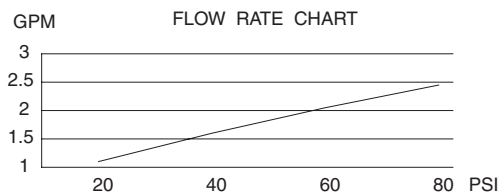

SINGLE HANDLE KITCHEN FAUCET WITH CONCEALED DECK

Description

- Single lever handle with 9" hook spout
- Concealed deck mount
- Matching brass spray

Flow & Valving

- See Chart

Standards

- ASME A112.18.1
- CSA B125
- NSF 61-9
- Listed IAPMO/UPC
- Energy policy act of 1992
- ADA Accessibility Guidelines for Buildings and Facilities - 4.27.4 Controls and Mechanisms

Available Colors & Finish

- Chrome
- Antique Copper (AC)
- Satin Black (BS)
- Polished Brass (PBV)
- Polished Nickel (PNV)
- Oil Rub Bronze (RB)
- Stainless Steel (SS)

Warranty

Danze faucets are covered by a manufacturer's limited "lifetime" warranty for manufacturing defects.

Specific Features: _____ Submitted Model No.: _____

SD404214/03-06.01