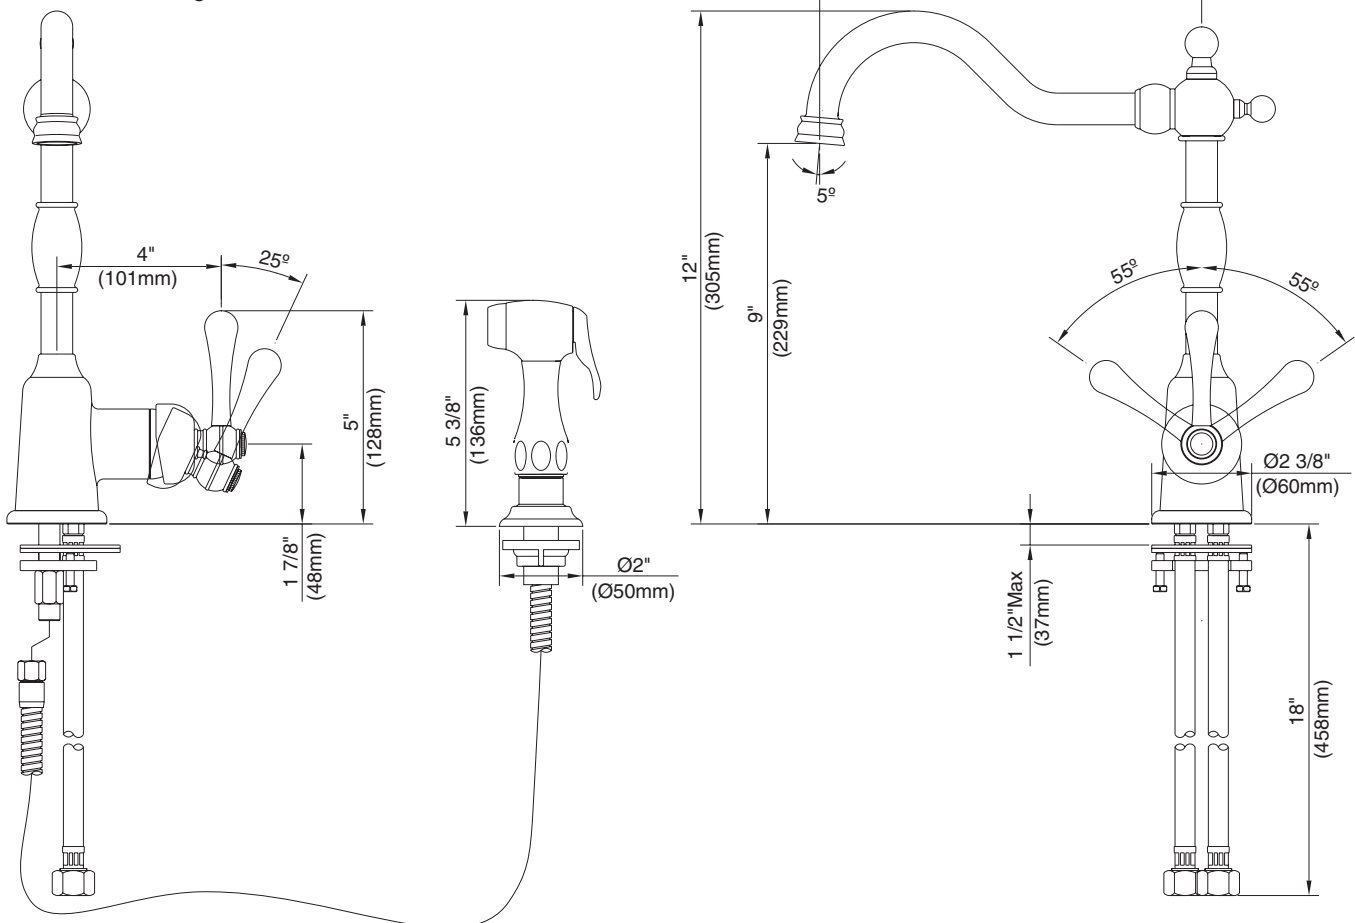

SINGLE HANDLE KITCHEN FAUCET WITH CONCEALED DECK

Description

- Single lever handle with 9" hook spout
- Concealed deck mount
- Matching brass spray

Flow & Valving

- See Chart

Standards

- ASME A112.18.1
- CSA B125
- NSF 61-9
- Listed IAPMO/UPC
- Energy policy act of 1992
- ADA Accessibility Guidelines for Buildings and Facilities - 4.27.4 Controls and Mechanisms 

Danze faucets are covered by a manufacturer's limited "lifetime" warranty for manufacturing defects.

Specific Features: _____ Submitted Model No.: _____

SD404214/03-06.01