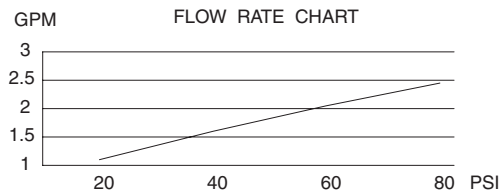

PARMA SINGLE HANDLE "DUAL" KITCHEN FAUCET WITH SPRAY

Description

- Operates hands-free or MANUALLY with single control handle
- Matching brass vegetable spray
- HANDS FREE MODE POWERED AC or DC

Flow & Valving

- See Chart

Standards

- ASME A112.18.1
- CSA B125
- NSF 61-9
- Listed IAPMO/UPC
- Energy policy act of 1992
- ADA Accessibility Guidelines for Buildings and Facilities - 4.27.4 Controls and Mechanisms

Available Colors & Finish

- Chrome (CP)
- Stainless Steel (SS)

Warranty

Danze faucets are covered by a manufacturer's "limited lifetime" warranty for manufacturing defects.

Specific Features: _____ Submitted Model No.: _____