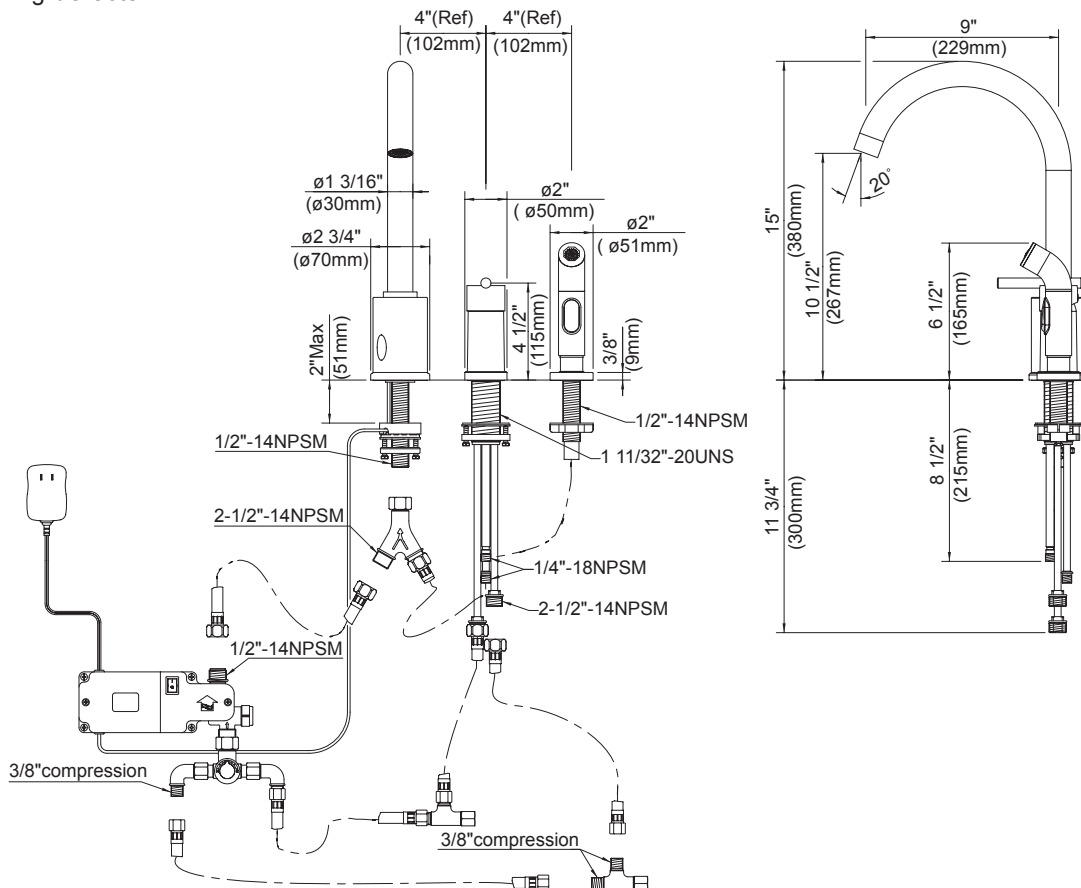

Warranty

Danze faucets are covered by a manufacturer's "limited lifetime" warranty for manufacturing defects.