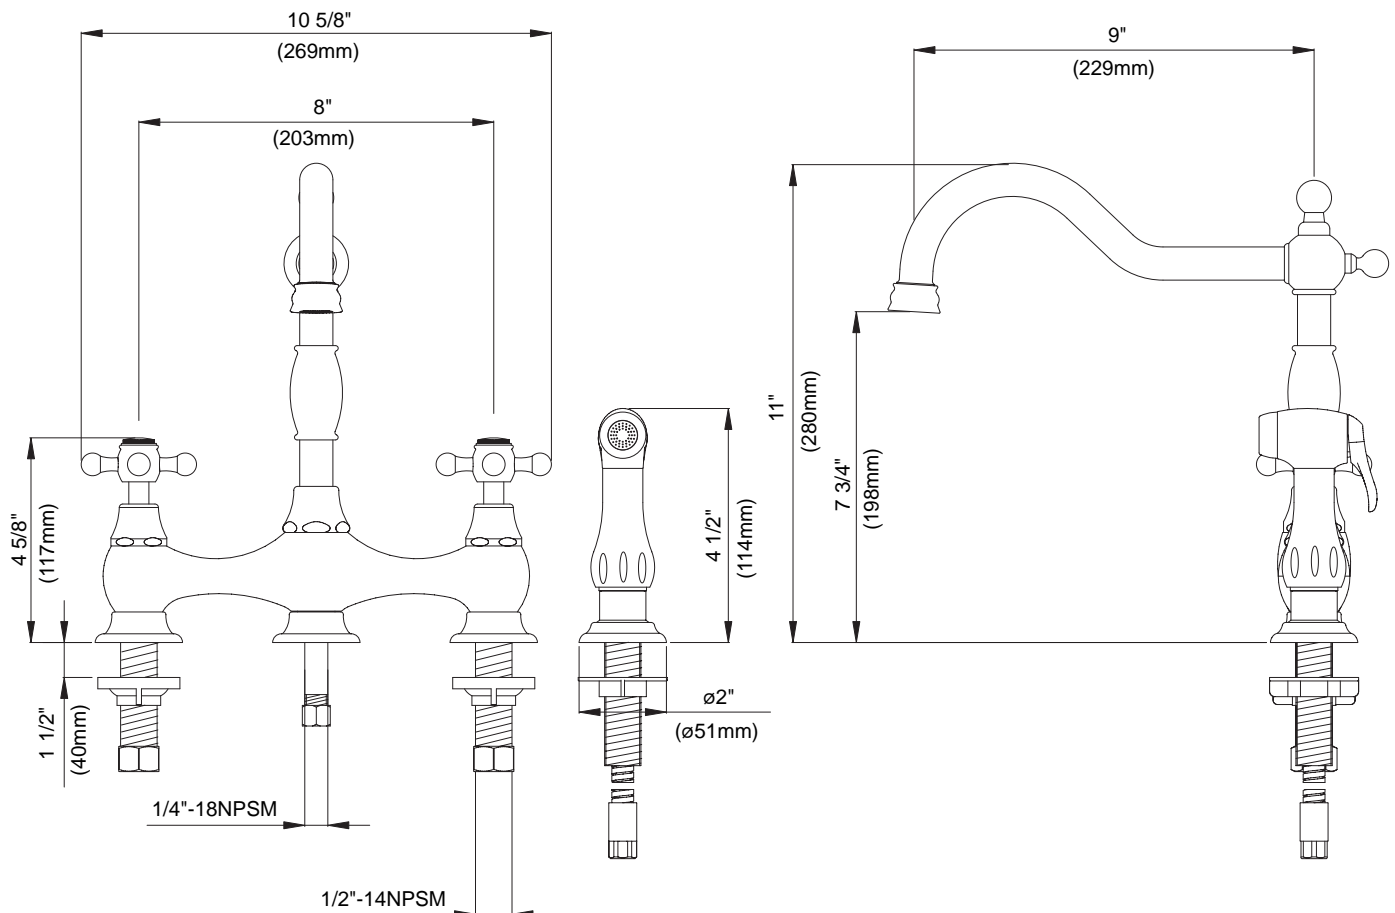

Specific Features: _____ Submitted Model No.: _____

SD414067/03-06.01