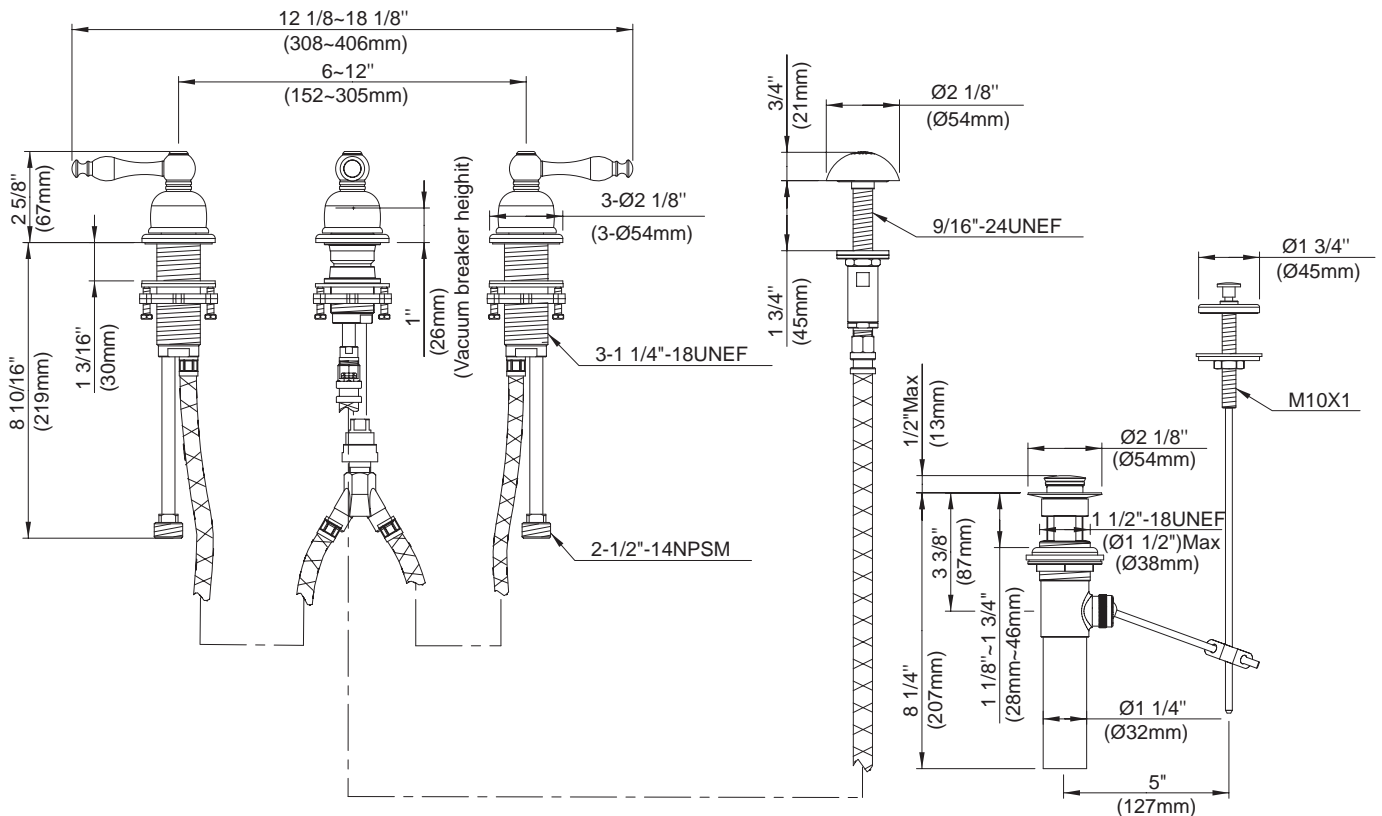

Specific Features: _____ Submitted Model No.: _____

SD326455/03-06.01