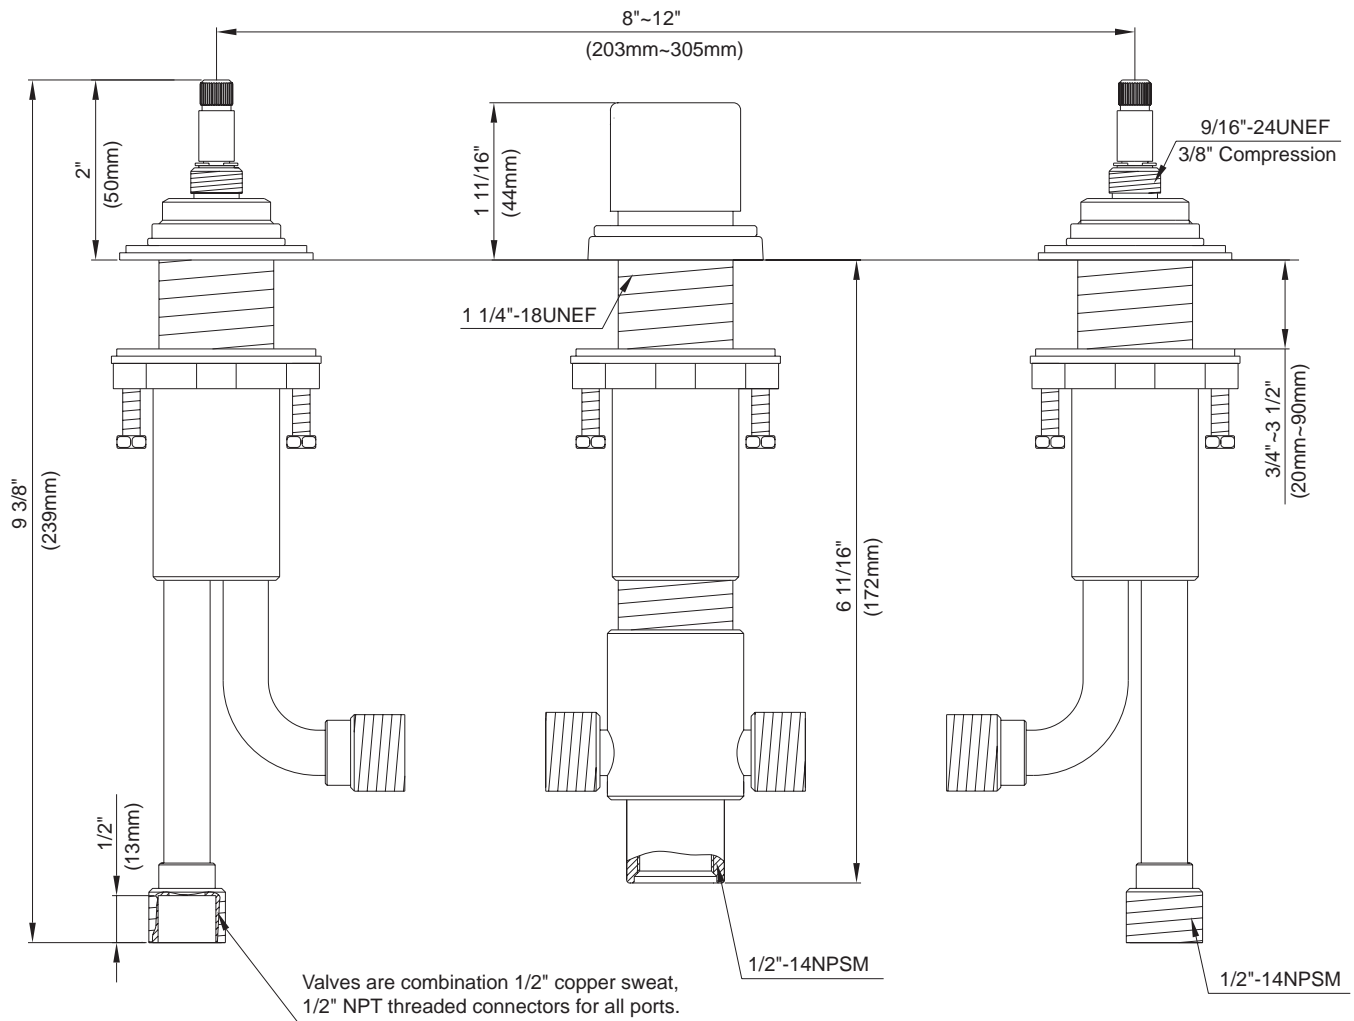

ROMAN TUB FAUCET ROUGH-IN VALVES-CRITICAL DIMENSIONS

Rough-in valve D215000BT (widespread)

Specific Features: _____ Submitted Model No.: _____

SD314768/03-06.01