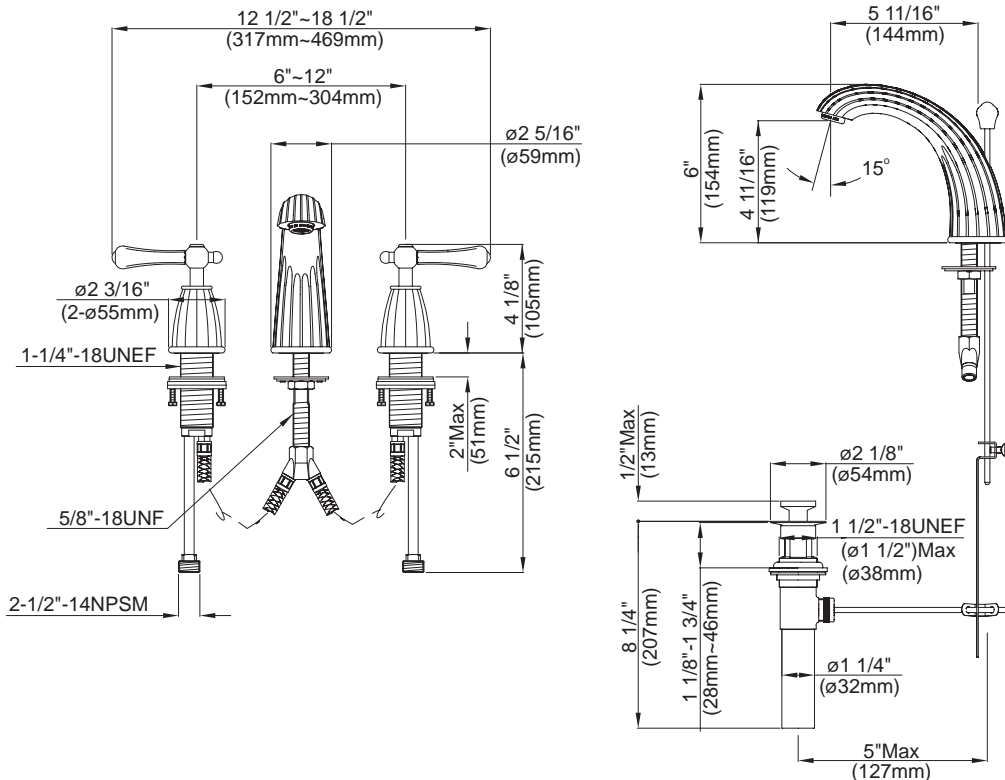

Specific Features: _____ Submitted Model No.: _____