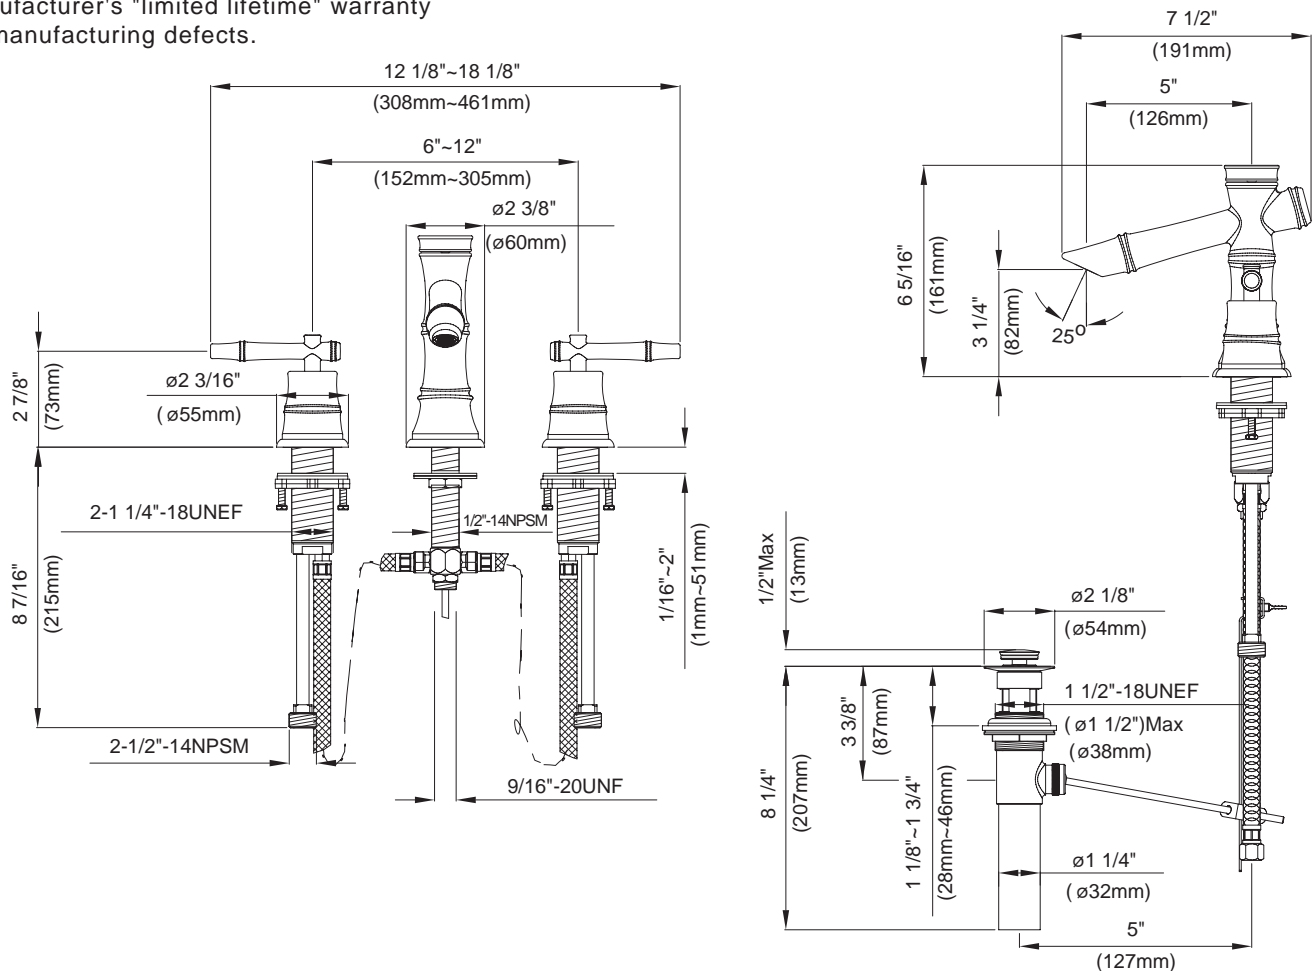

Specific Features: _____ Submitted Model No.: _____