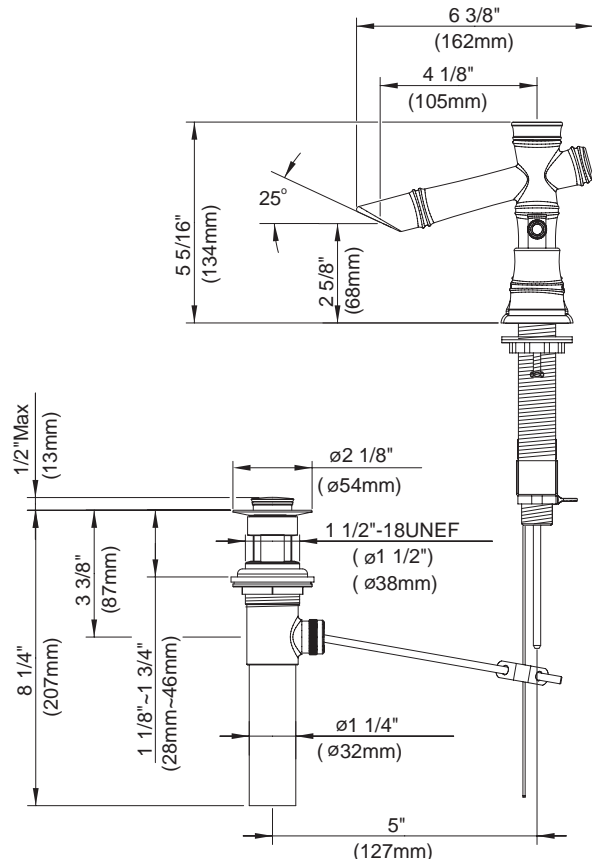

Specific Features: _____ Submitted Model No.: _____

SD309245/03-06.01