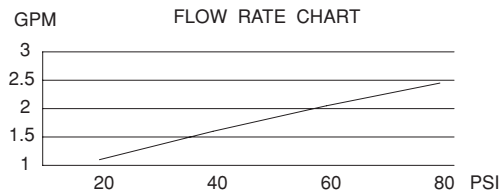

Warranty

Danze faucets are covered by a manufacturer's "limited lifetime" warranty for manufacturing defects.

D309245
South Sea™

Available Colors & Finish

- Brushed Nickel (BN)
- Distressed Bronze (RBD)

Specific Features: _____ Submitted Model No.: _____