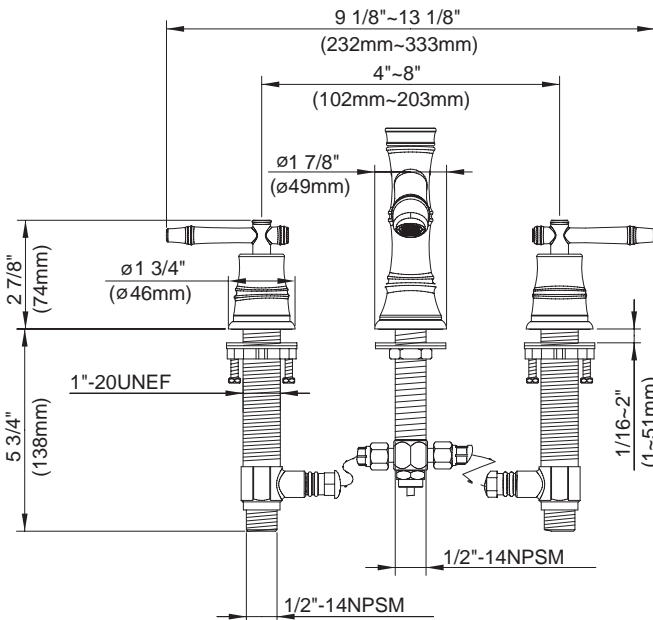

Specific Features: _____ Submitted Model No.: _____

SD309245/03-06.01