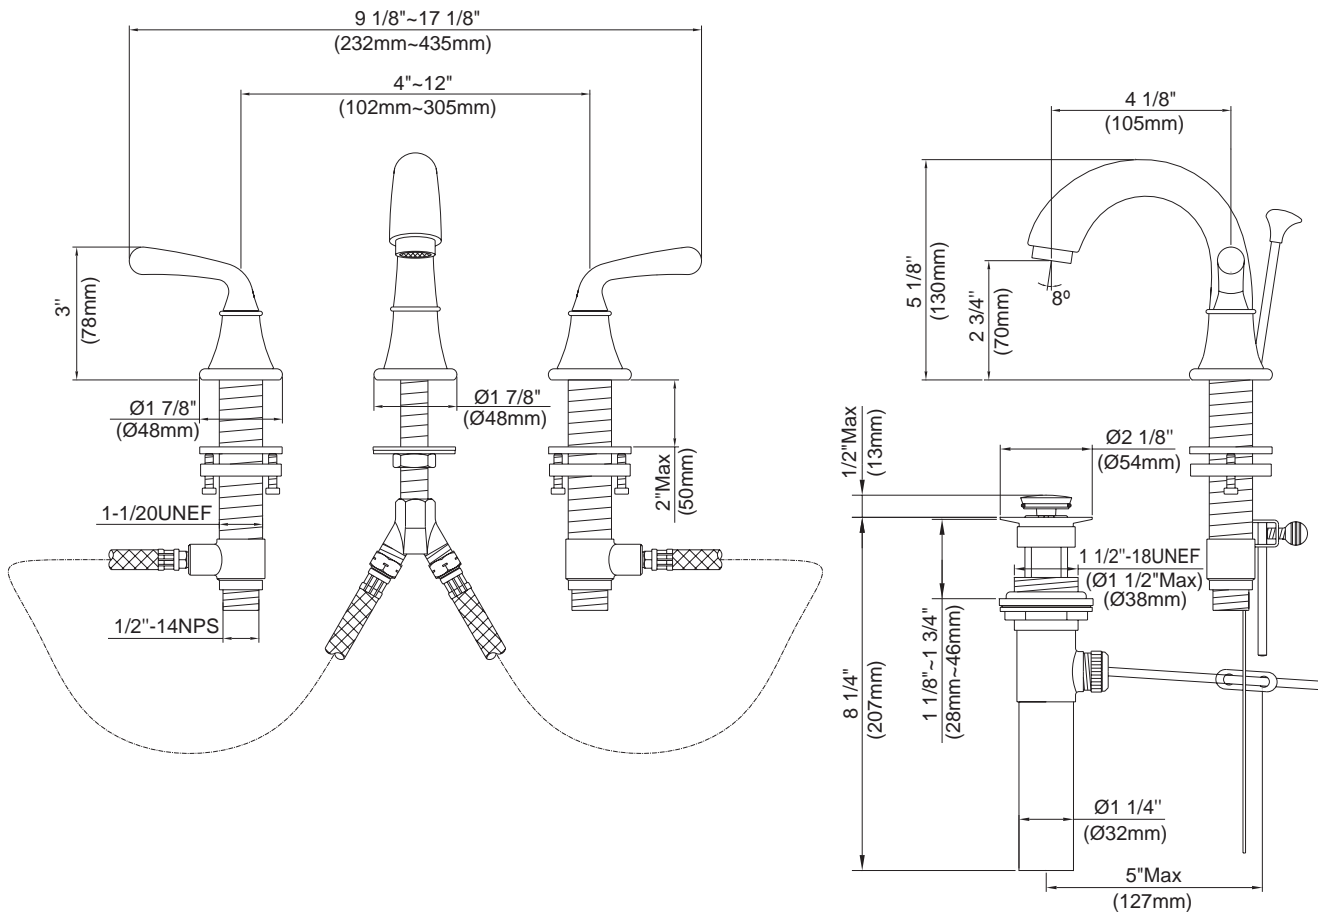

TWO HANDLE MINI-WIDESPREAD LAVATORY FAUCET

Description

- 2 handle with all brass pop-up drain assembly
- Concealed deck mount

Flow & Valving

- See Chart

Standards

- ASME A112.18.1
- CSA B125
- NSF 61-9
- Listed IAPMO/UPC
- Energy policy act of 1992
- ADA Accessibility Guidelines for Buildings and Facilities - 4.27.4 Controls and Mechanisms 

Specific Features: _____ Submitted Model No.: _____

SD307356/03-06.01