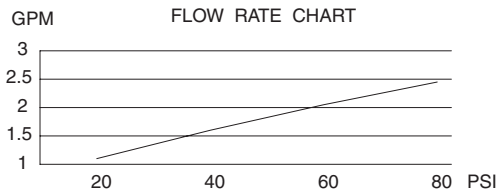

TWO HANDLE MINI-WIDESPREAD LAVATORY FAUCET

Description

- 2 handle with all brass pop-up drain assembly
- Concealed deck mount

Flow & Valving

- See Chart

Standards

- ASME A112.18.1
- CSA B125
- NSF 61-9
- Listed IAPMO/UPC
- Energy policy act of 1992
- ADA Accessibility Guidelines for Buildings and Facilities - 4.27.4 Controls and Mechanisms

Available Colors & Finish

- Chrome
- Brushed Nickel (BN)
- Oil Rub Bronze (RB)

Warranty

Danze products are covered by a manufacturer's limited "lifetime" warranty for manufacturing defects.

Specific Features: _____ Submitted Model No.: _____

SD307356/03-06.01