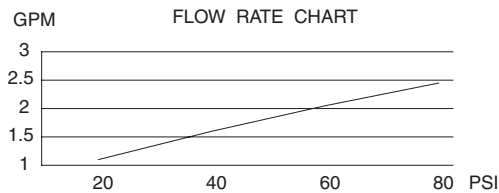

TWO HANDLE MINI-WIDESPREAD LAVATORY FAUCET

Description

- 2 handle with all brass pop-up drain assembly
- Tubular brass spout

Flow & Valving

- See Chart

Standards

- ASME A112.18.1
- CSA B125
- NSF 61-9
- Listed IAPMO/UPC
- Energy policy act of 1992
- ADA Accessibility Guidelines for Buildings and Facilities - 4.27.4 Controls and Mechanisms

Available Colors & Finish

- Chrome
- Antique Copper (AC)
- Brushed Nickel (BN)
- Satin Black (BS)
- Polished Brass (PBV)
- Polished Nickel (PNV)
- Oil Rub Bronze (RB)

Warranty

Danze faucets are covered by a manufacturer's limited "lifetime" warranty for manufacturing defects.

Specific Features: _____ Submitted Model No.: _____

SD306357/03-06.01