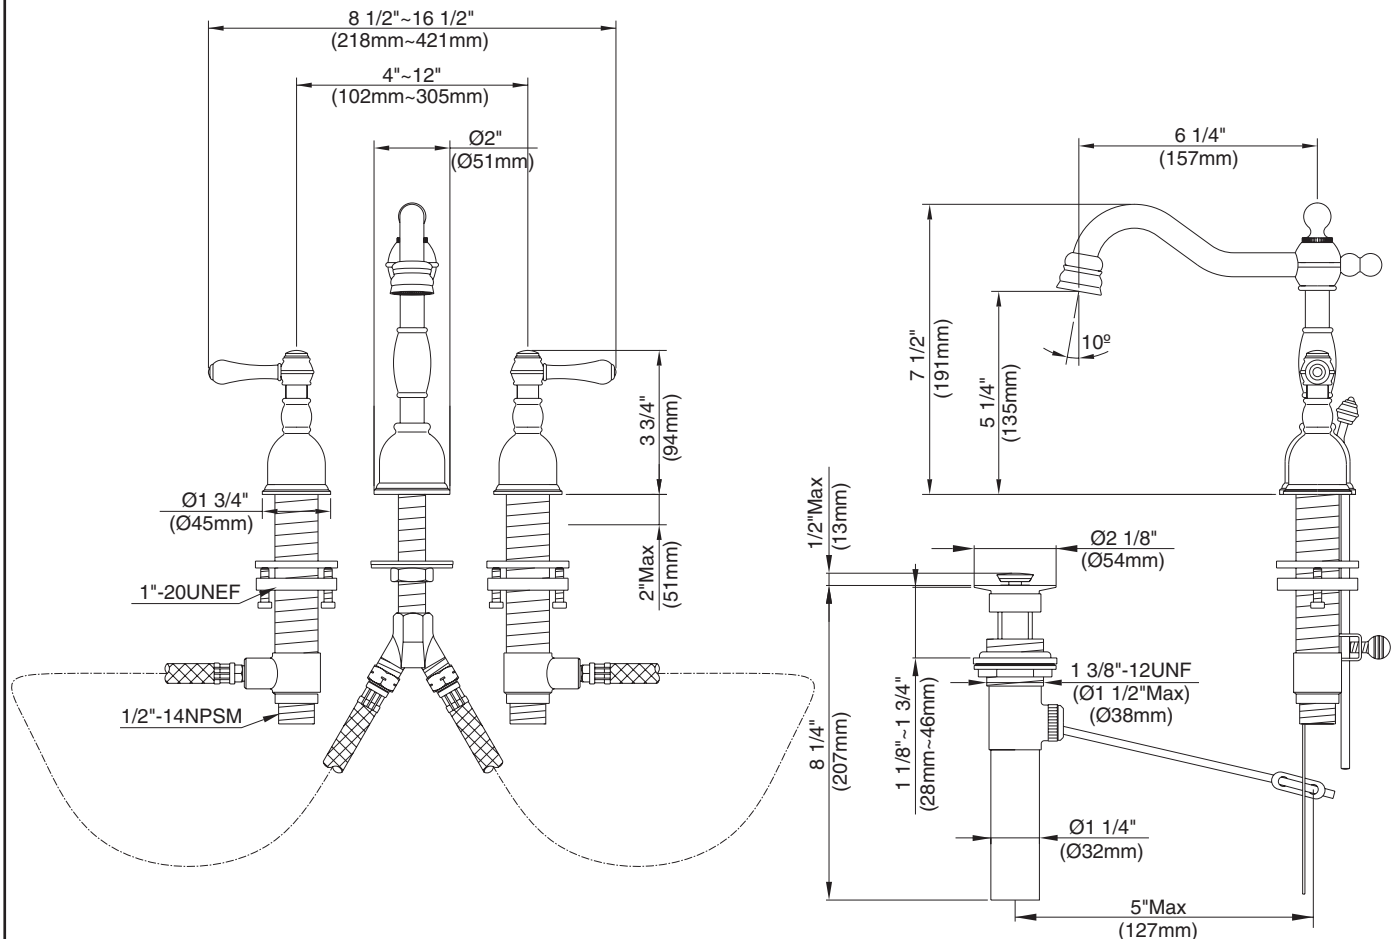

TWO HANDLE MINI-WIDESPREAD LAVATORY FAUCET

Description

- 2 handle with all brass pop-up drain assembly
- Tubular brass spout

Flow & Valving

- See Chart

Standards

- ASME A112.18.1
- CSA B125
- NSF 61-9
- Listed IAPMO/UPC
- Energy policy act of 1992
- ADA Accessibility Guidelines for Buildings and Facilities - 4.27.4 Controls and Mechanisms 

Specific Features: _____ Submitted Model No.: _____

SD306357/03-06.01