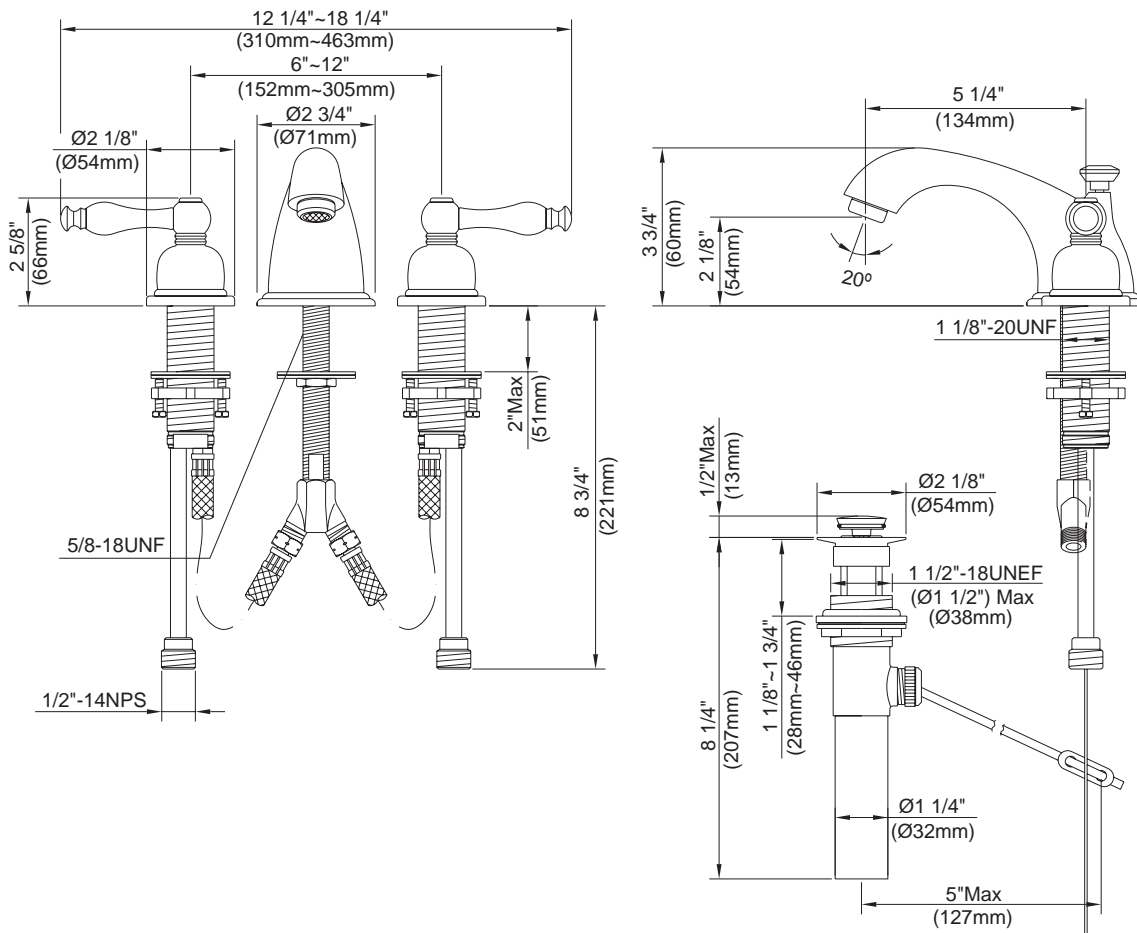

Warranty

Danze products are covered by a manufacturer's limited "lifetime" warranty for manufacturing defects.