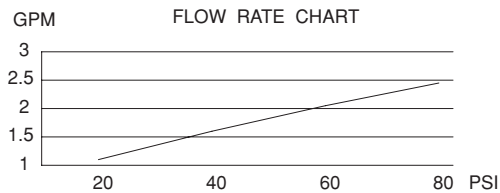

TWO HANDLE MINI-WIDESPREAD LAVATORY FAUCET

Description

- 2 handle with all brass pop-up drain assembly
- Concealed deck mount

Flow & Valving

- See Chart

Standards

- ASME A112.18.1
- CSA B125
- NSF 61-9
- Listed IAPMO/UPC
- Energy policy act of 1992
- ADA Accessibility Guidelines for Buildings and Facilities - 4.27.4 Controls and Mechanisms

Available Colors & Finish

- Brushed Nickel (BN)
- Satin Black (BS)

Warranty

Danze products are covered by a manufacturer's limited "lifetime" warranty for manufacturing defects.

Specific Features: _____ Submitted Model No.: _____

SD302350/03-06.01