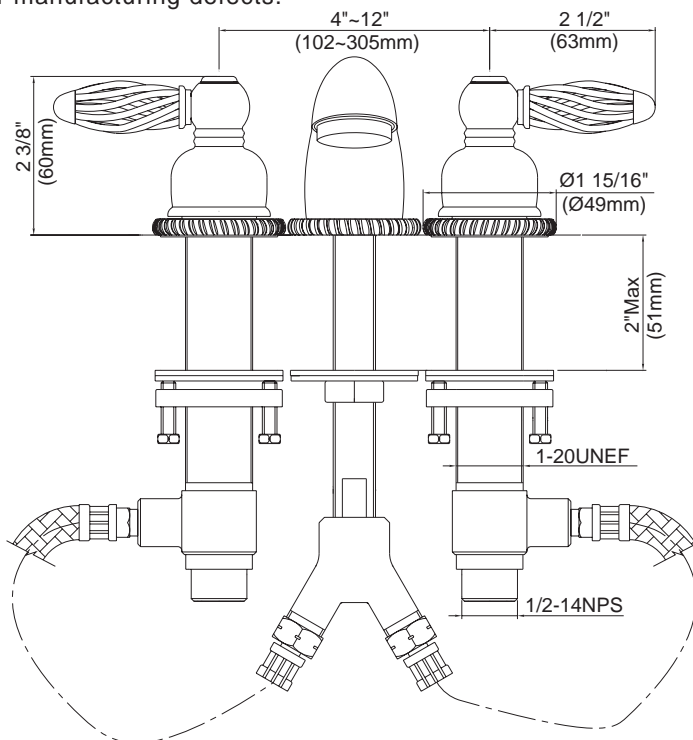

Warranty

Danze products are covered by a manufacturer's limited "lifetime" warranty for manufacturing defects.