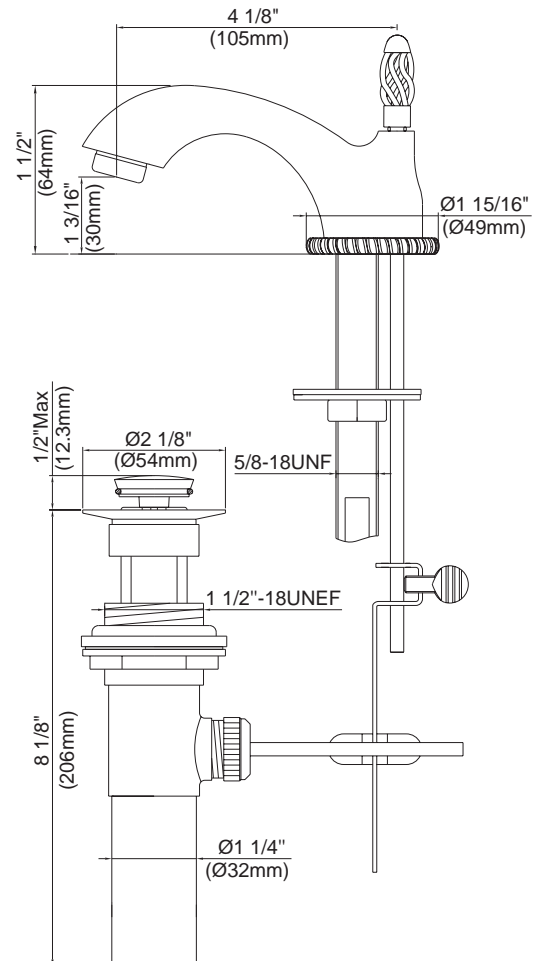

Warranty

Danze products are covered by a manufacturer's limited "lifetime" warranty for manufacturing defects.