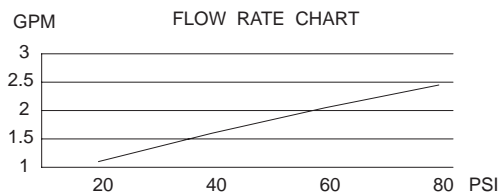

TWO HANDLE WIDESPREAD LAVATORY FAUCET

Description

- 2 handle with all brass pop-up drain assembly
- Concealed deck mount

Flow & Valving

- See Chart

Standards

- ASME A112.18.1
- CSA B125
- NSF 61-9
- Listed IAPMO/UPC
- Energy policy act of 1992
- ADA Accessibility Guidelines for Buildings and Facilities - 4.27.4 Controls and Mechanisms

Available Colors & Finish

- Chrome
- Chrome with Polished Brass Accents (CPBV)
- Polished Brass (PBV)
- Brushed Nickel (BN)
- Brushed Nickel with Polished Brass Accents (BNPV)

Warranty

Danze products are covered by a manufacturer's limited "lifetime" warranty for manufacturing defects.

Specific Features: _____ Submitted Model No.: _____