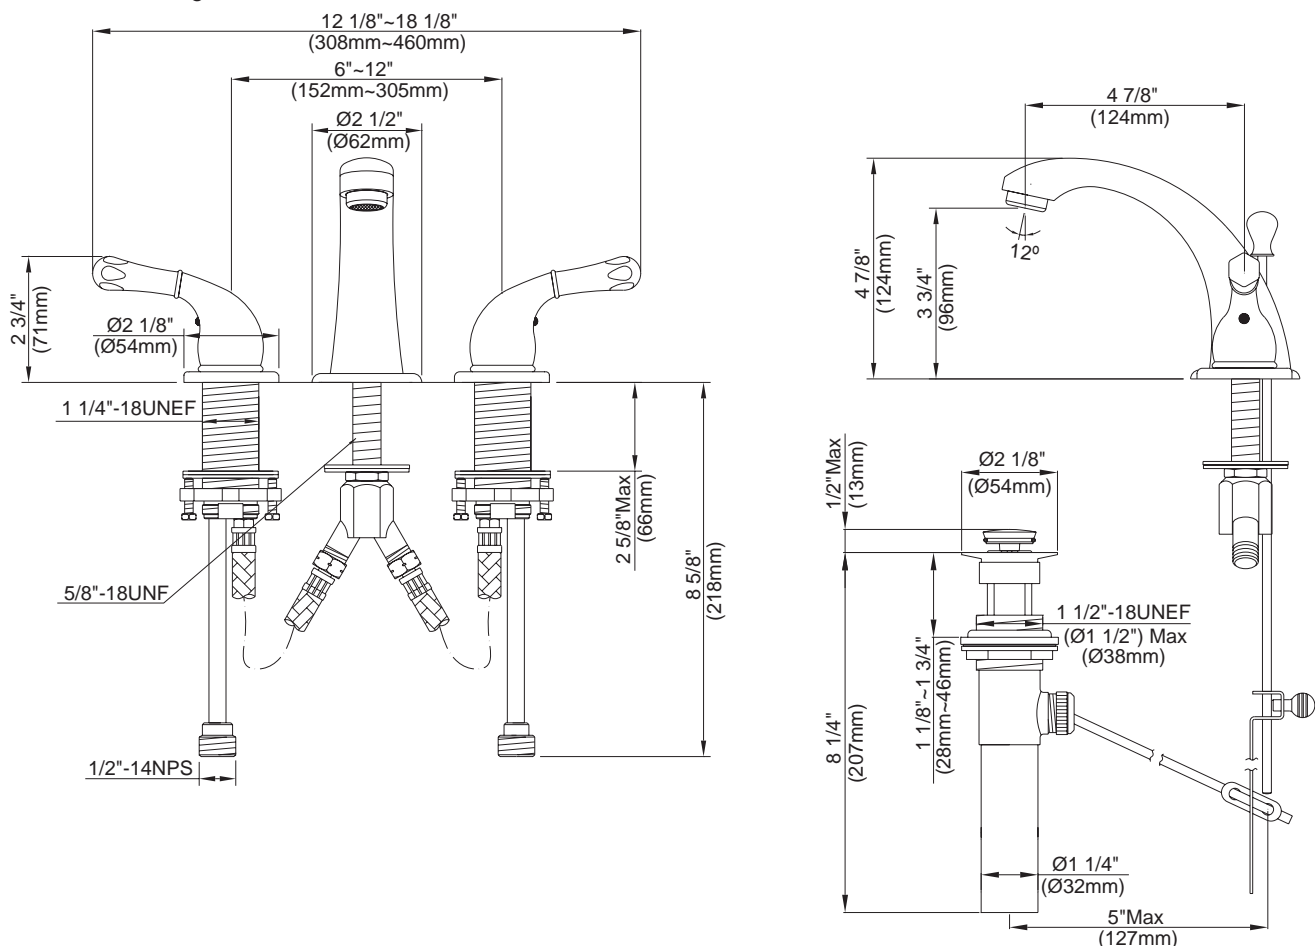

Warranty

Danze products are covered by a manufacturer's limited "lifetime" warranty for manufacturing defects.