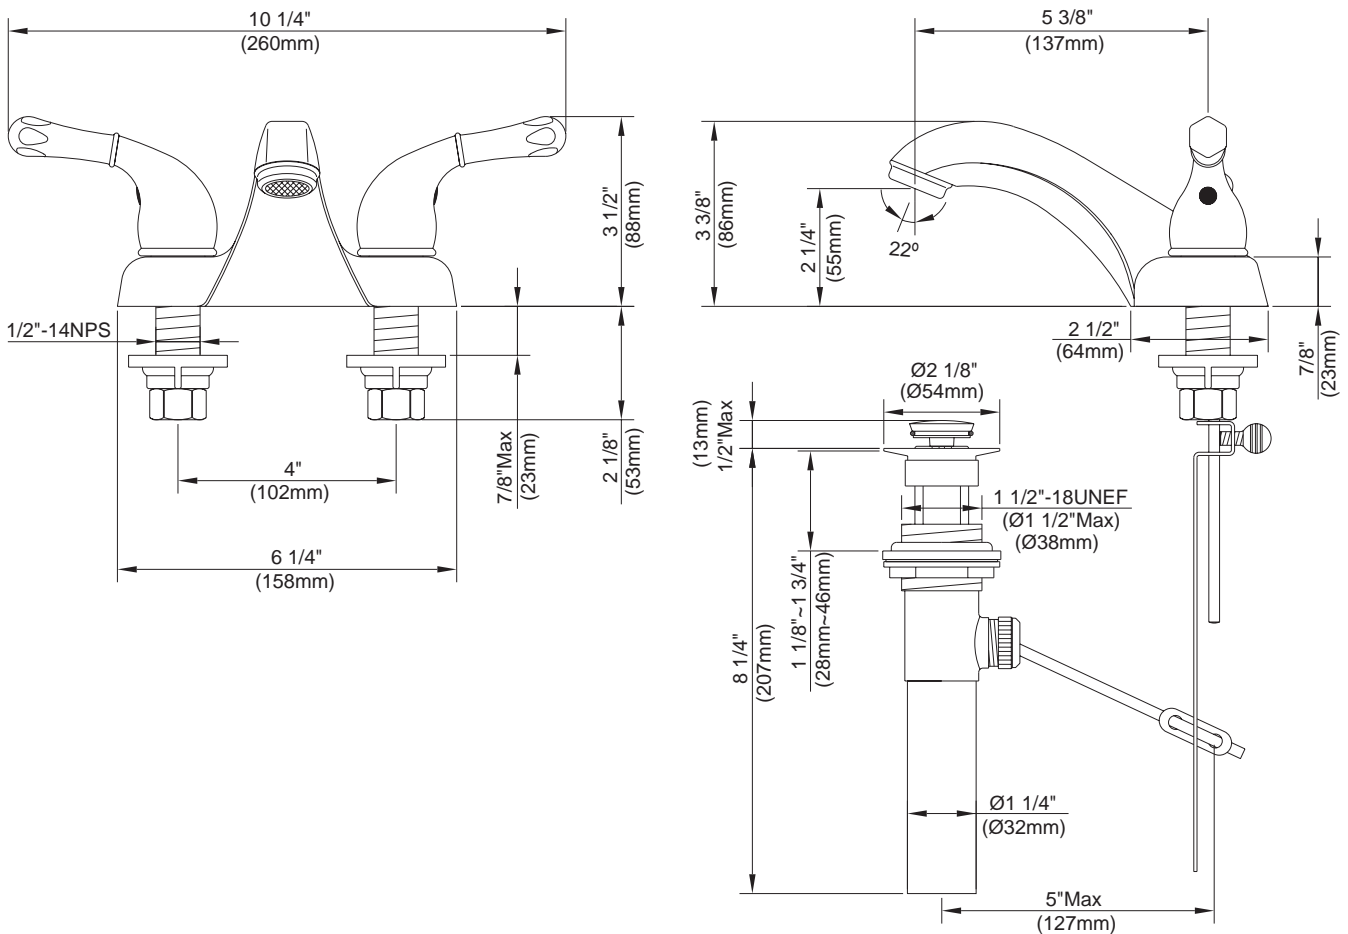

Specific Features: _____ Submitted Model No.: _____

SD300171/03-06.01