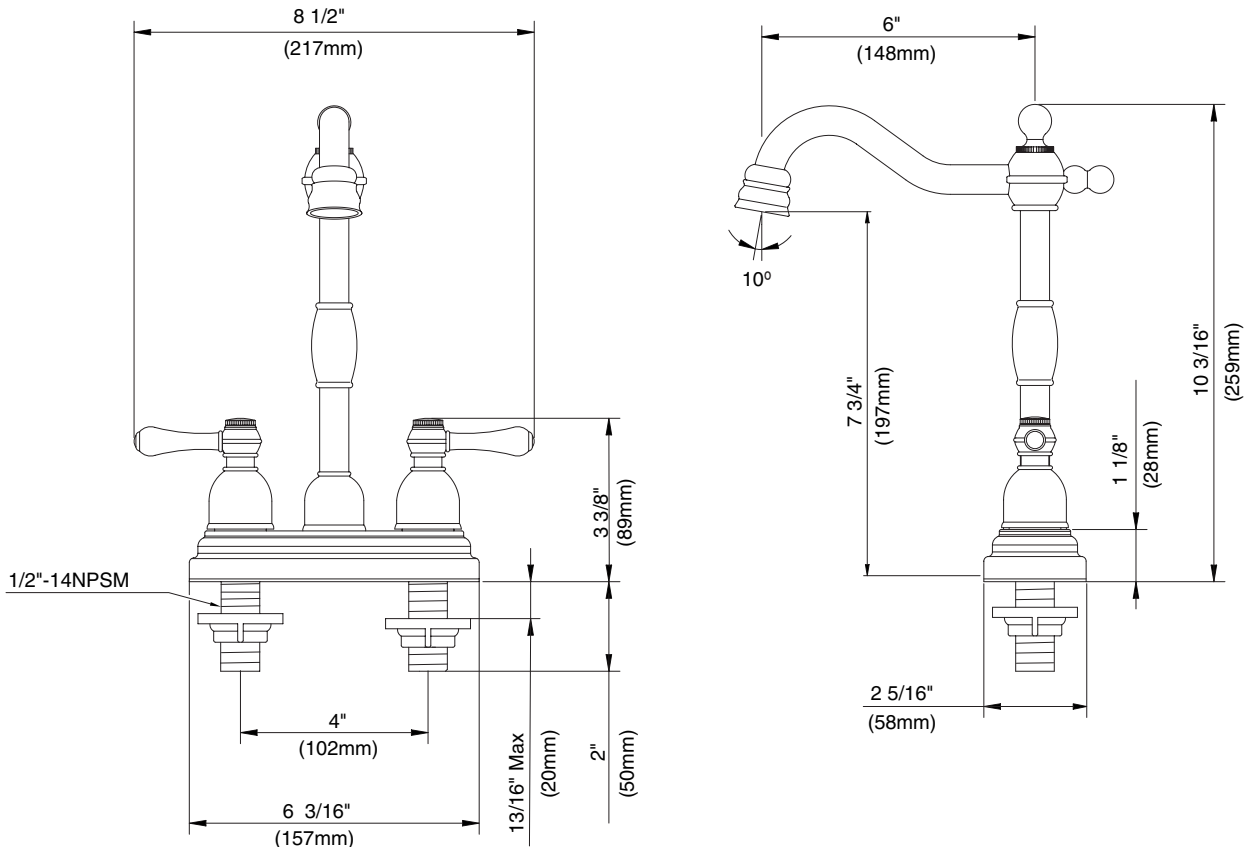

Specific Features: _____ Submitted Model No.: _____

SD153057/03-06.01