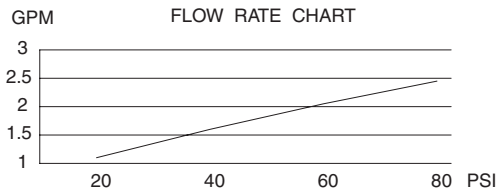

Specific Features: _____ Submitted Model No.: _____

SD153057/03-06.01