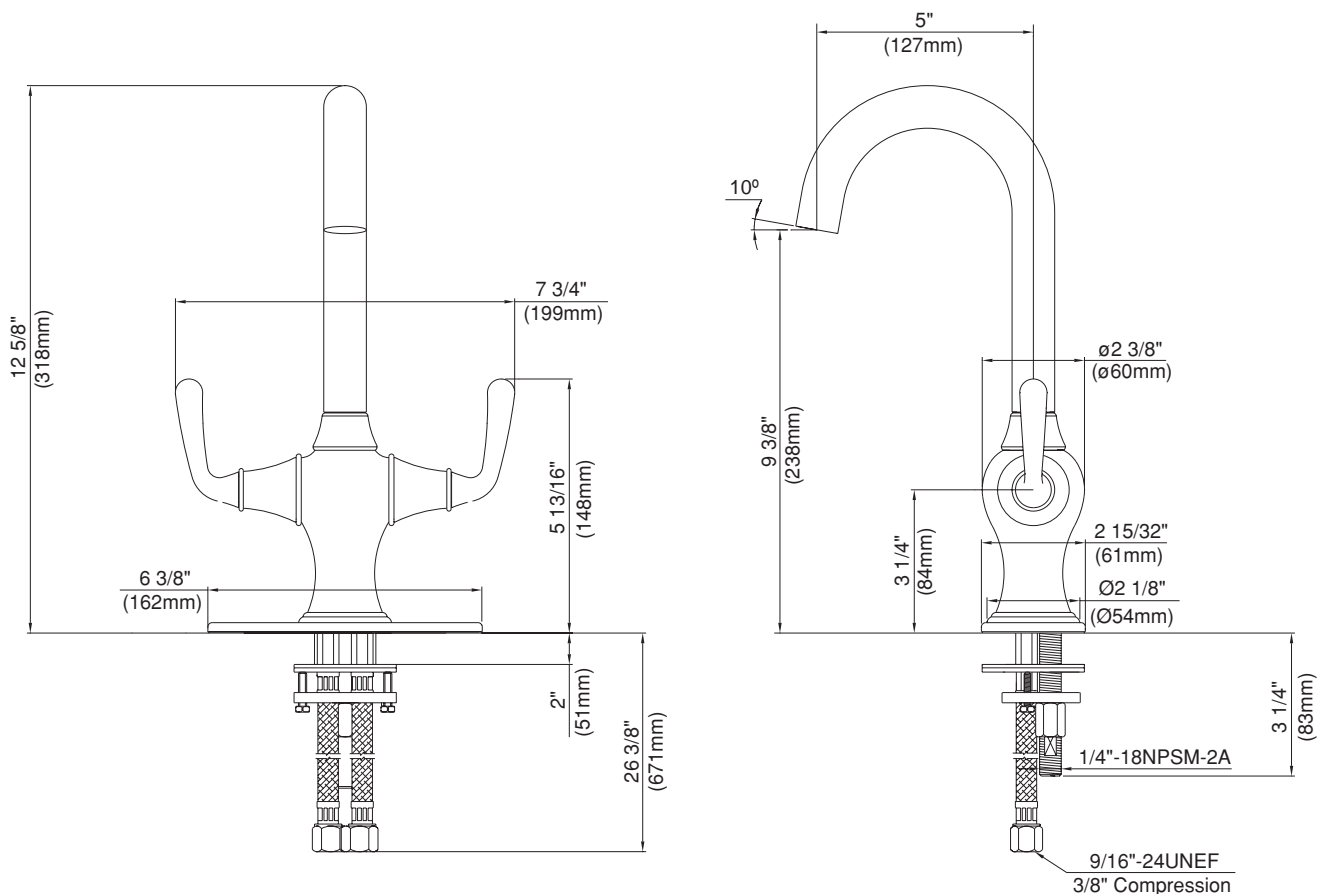

TWO HANDLE BAR FAUCET

Description

- 2 handle with high-rise spout

Flow & Valving

- See Chart

Standards

- ASME A112.18.1
- CSA B125
- NSF 61-9
- Listed IAPMO/UPC
- Energy policy act of 1992
- ADA Accessibility Guidelines for Buildings and Facilities - 4.27.4 Controls and Mechanisms 

Specific Features: _____ Submitted Model No.: _____

SD153056/03-06.01