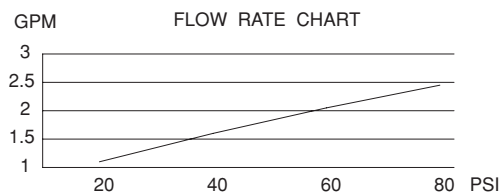

Specific Features: _____ Submitted Model No.: _____

SD153056/03-06.01