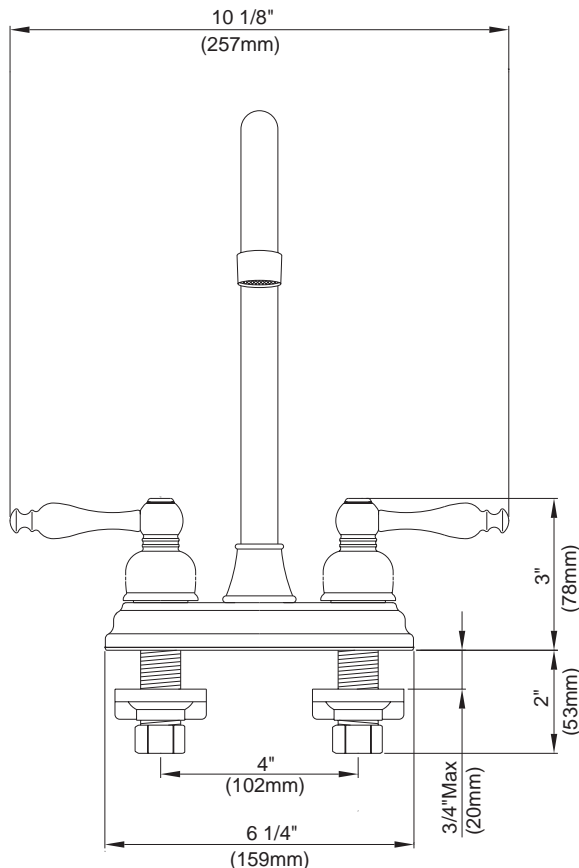

Specific Features: _____ Submitted Model No.: _____

SD153055/03-06.01