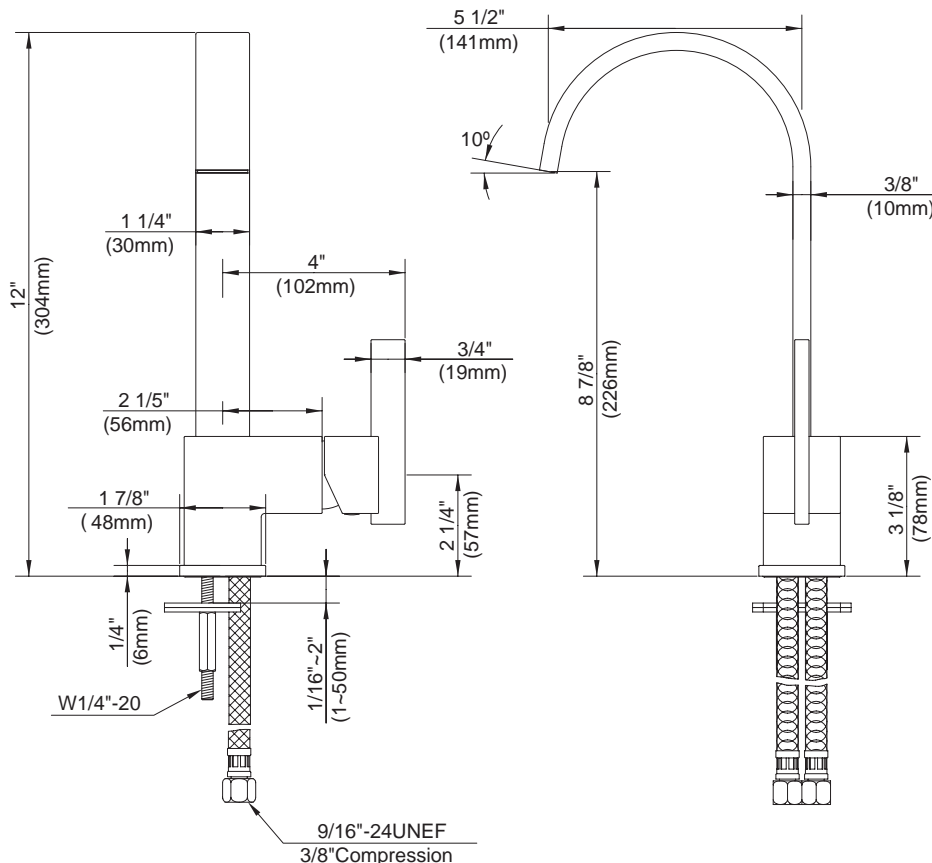

Specific Features: _____ Submitted Model No.: _____