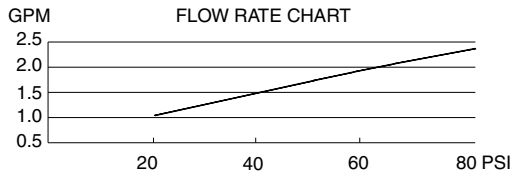

8" DELUXE BRASS SHOWERHEAD

Description

- 90 brass jets with flexible rubber tips for easy cleaning
- Multi directional metal ball joint
- All brass construction

Flow & Valving

D451289

Available Colors & Finish

- Chrome
- Brushed Nickel (BN)
- Distressed Nickel (DN)
- Chrome with Polished Brass Accents (CPBV)
- Antique Copper (AC)
- Oil Rub Bronze (RB)

Flow Rate

- Conforms to Energy Policy Act of 1992 - maximum flow rate at 80psi of 2.5gpm.