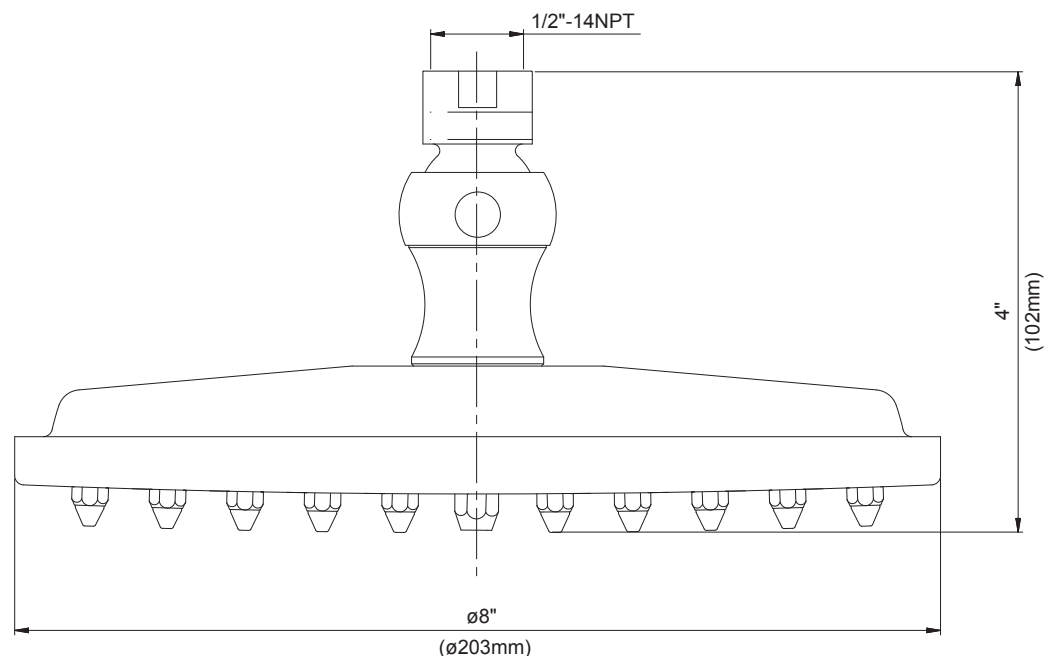

Specific Features: _____ Submitted Model No.: _____

SD451289/03-06.01