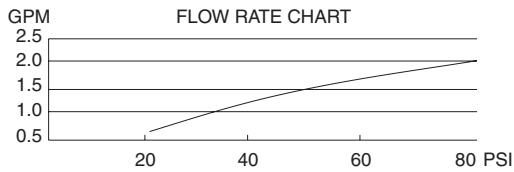

MULTI-FUNCTION PERSONAL SHOWER KIT ON 24" SLIDE BAR

Description

- Multi-function showerhead
- Backflow prevention
- Includes 72" hose, diverter & swivel
- Mounts to your shower arm
- Twin oversized wire baskets
- Wall mount

Flow & Valving

D464602

Available Colors & Finish

- Chrome
- Brushed Nickel (BN)

Flow Rate

- Conforms to Energy Policy Act of 1992 - maximum flow rate at 80psi of 2.5gpm.

Standards

- Listed IAPMO/UPC
- CSA B125
- Energy policy act of 1992