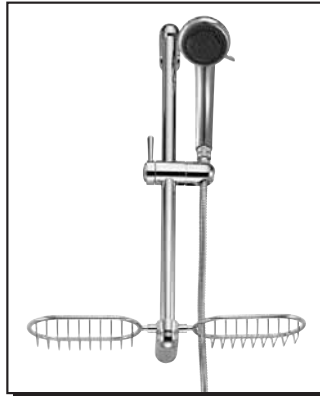

MULTI-FUNCTION PERSONAL SHOWER KIT ON 24" SLIDE BAR

Description

- Multi-function showerhead
- Backflow prevention
- Includes 72" hose, diverter & swivel
- Mounts to your shower arm
- Twin oversized wire baskets
- Wall mount

Flow & Valving

D464602

Available Colors & Finish

- Chrome
- Brushed Nickel (BN)

Flow Rate

- Conforms to Energy Policy Act of 1992 - maximum flow rate at 80psi of 2.5gpm.

Standards

- Listed IAPMO/UPC
- CSA B125
- Energy policy act of 1992