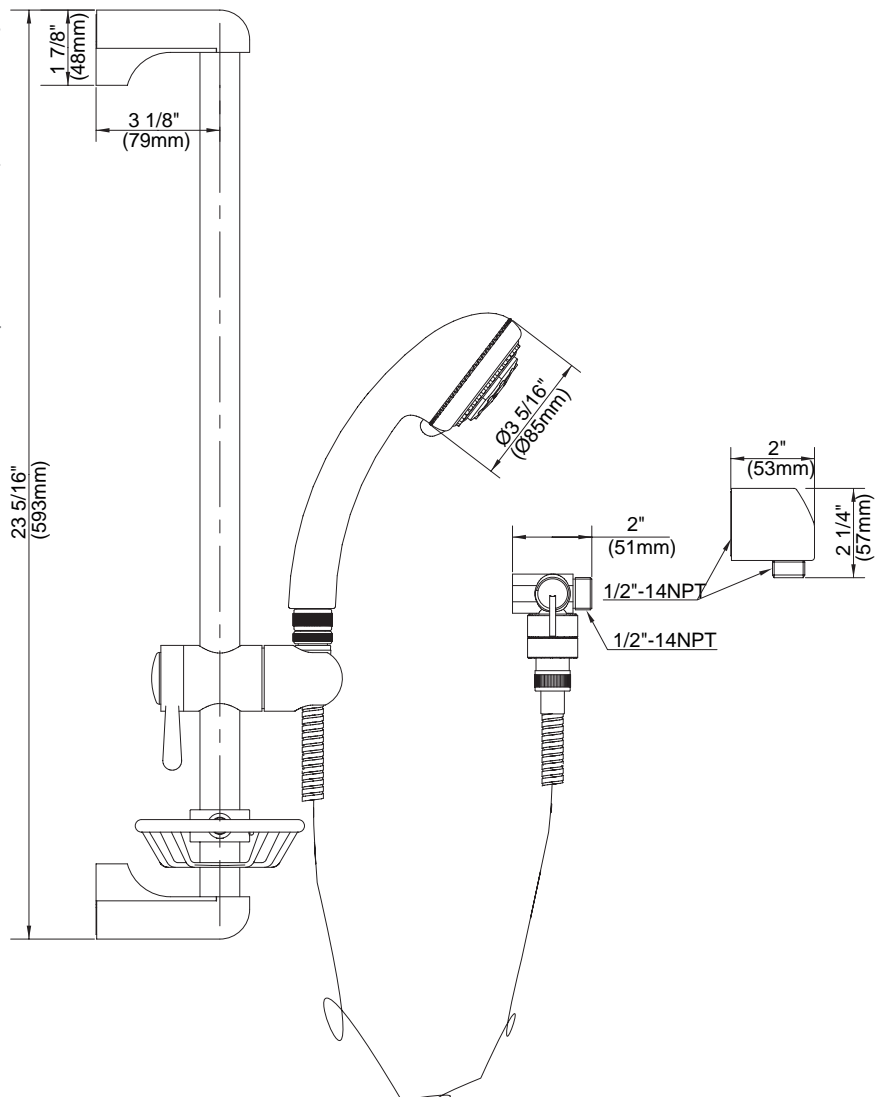

Specific Features: _____ Submitted Model No.: _____

SD464602/03-06.01