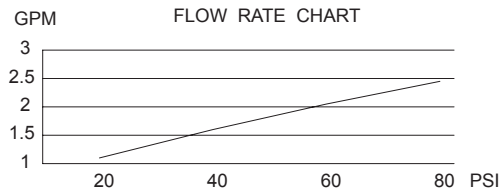

SINGLE HANDLE KITCHEN FAUCET WITH CONCEALED DECK

Description

- Single lever handle with decorative and convenient high-rise spout
- Concealed deck mount
- Matching brass contemporary spray

Flow & Valving

- See Chart

Standards

- ASME A112.18.1
- CSA B125
- NSF 61-9
- Listed IAPMO/UPC
- Energy policy act of 1992
- ADA Accessibility Guidelines for Buildings and Facilities - 4.27.4 Controls and Mechanisms

Available Colors & Finish

- Chrome
- Stainless Steel (SS)

Warranty

Danze faucets are covered by a manufacturer's limited "lifetime" warranty for manufacturing defects.

Specific Features: _____ Submitted Model No.: _____

SD405058/03-06.01