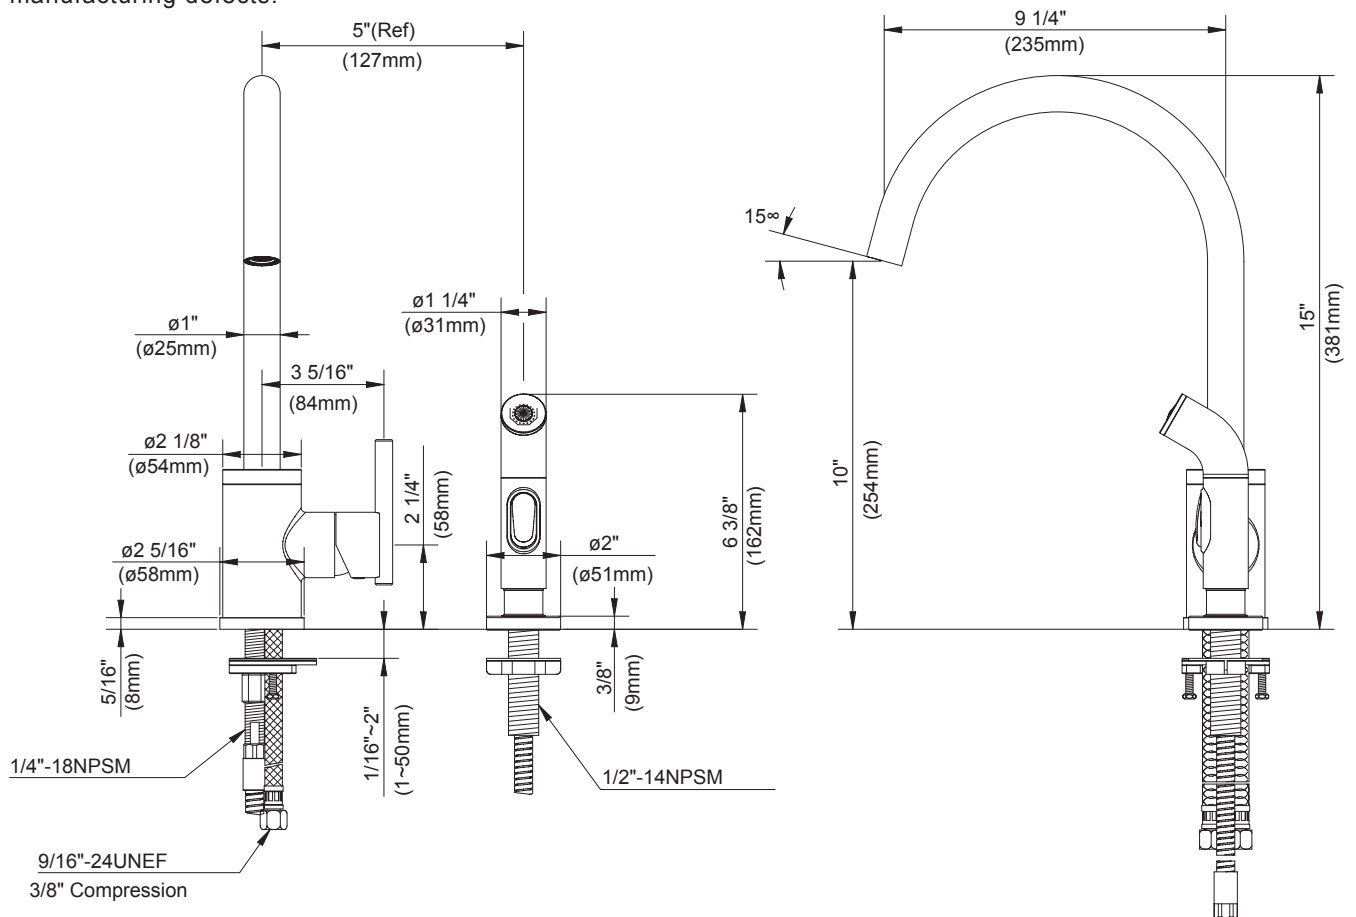

Warranty

Danze faucets are covered by a manufacturer's limited "lifetime" warranty for manufacturing defects.