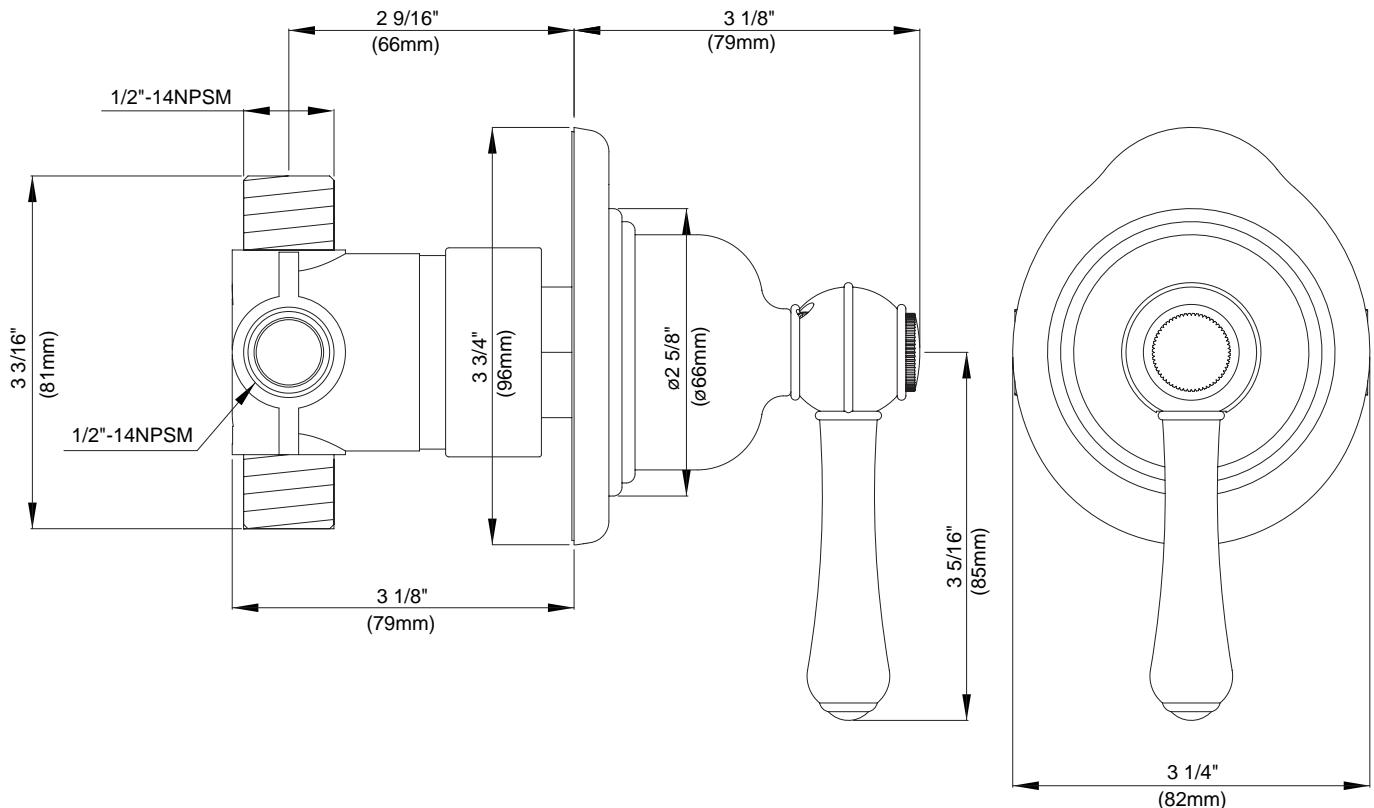

Specific Features: _____ Submitted Model No.: _____

SD560757/03-06.01