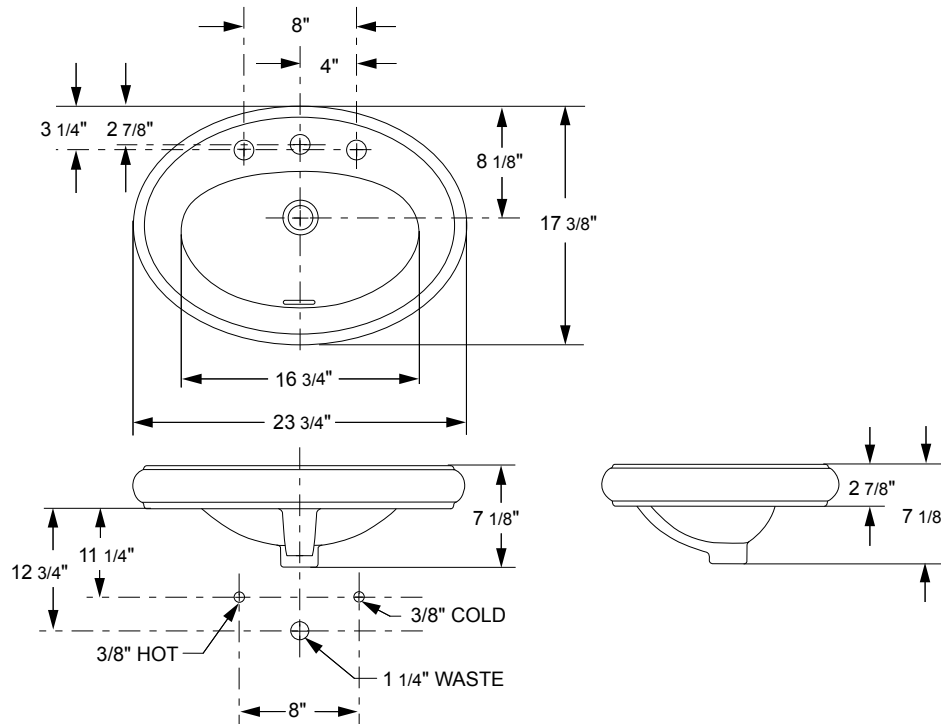

SPECIFICATIONS

SELF-RIMMING LAVATORY

Model

DC017118

Description

- Width: 23 3/4"
- Widespread faucet mounting 8" centers
- Overflow

Standards

Warranty

Five Year Limited Warranty (Vitreous China)

Technical Information

Fixture:	
Basin area	17" (43 cm) x 10 1/4" (26 cm)
Basin depth	5 1/8" (13 cm)
Drain hole	1 3/4" (4.4 cm)

Orrington® Collection

Available Colors

- White (WH)
- Biscuit (BC)

IMPORTANT: Dimensions of fixtures are nominal and may vary within the range of tolerance established by ANSI Standard A112.19.2M. These measurements are subject to change or cancellation. No responsibility is assumed for use of superseded or voided pages.