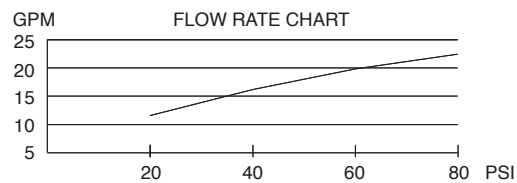

Specific Features: _____ Submitted Model No.: _____

SD560966/12-08.01