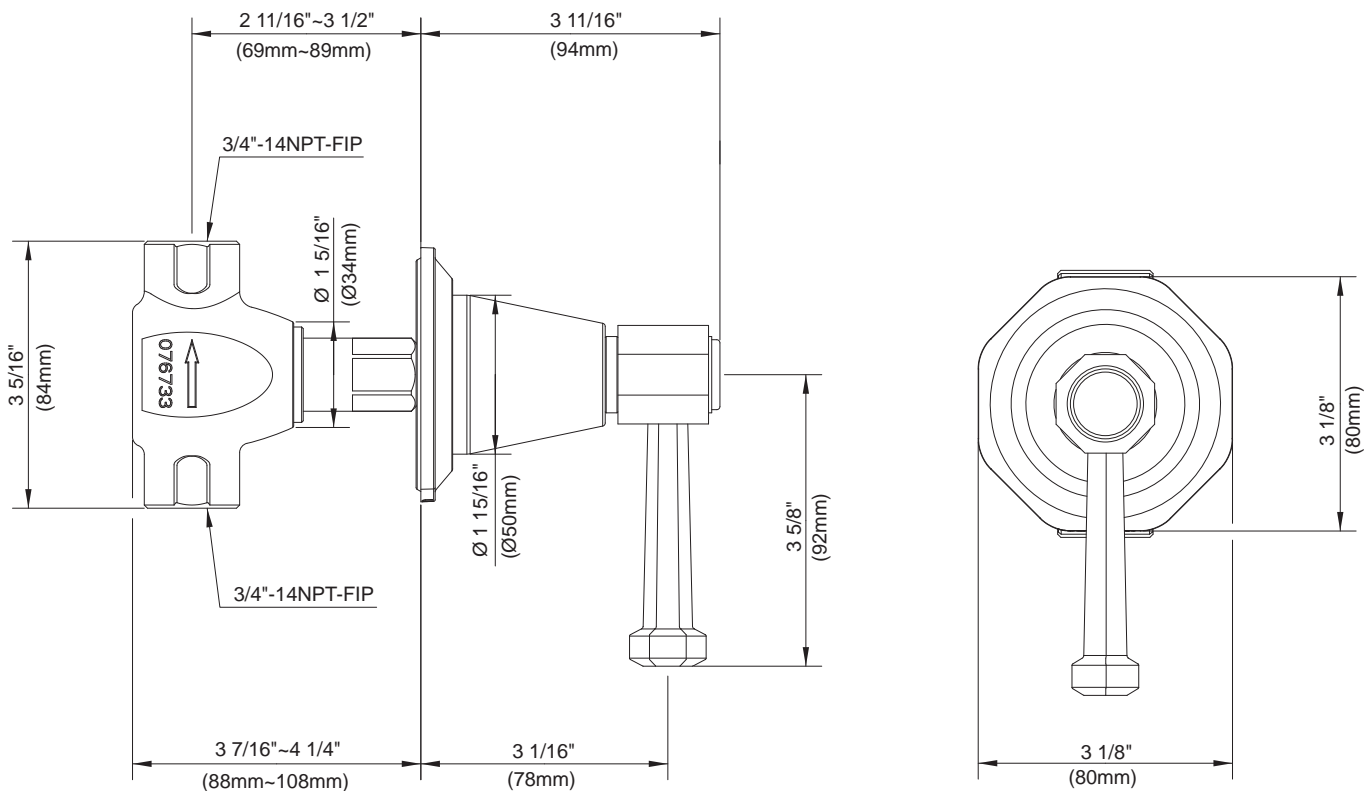

Specific Features: _____ Submitted Model No.: _____

SD560966/12-08.01