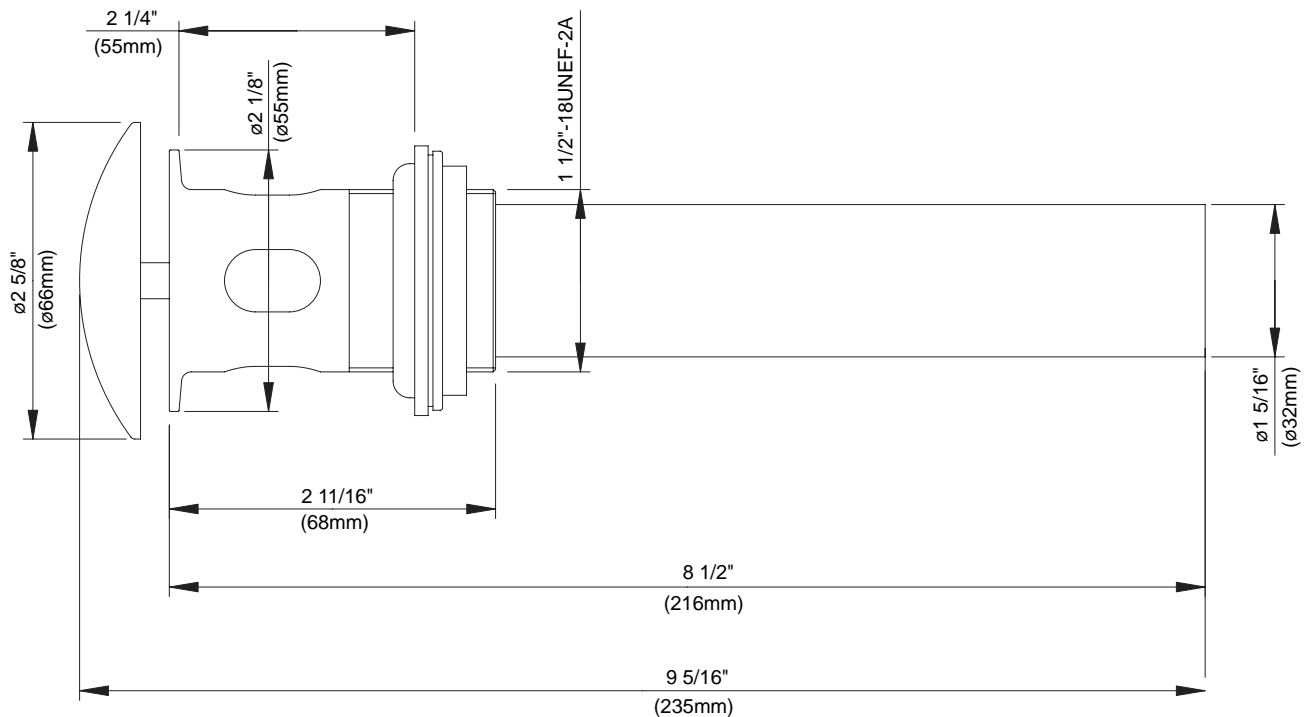

1 1/4" DRAIN WITH OVERFLOW WITH COVER AND GRID STRAINER

Description

- Lavatory drain with grid strainer and decorative cover for lavatory sinks with overflow.

Standards

- CSA B125

Warranty

Danze products are covered by a manufacturer's limited "lifetime" warranty for manufacturing defects.

D495008

Available Colors & Finish

- Chrome
- Antique Copper (AC)
- Brushed Nickel (BN)
- Polished Brass (PBV)
- Oil Rub Bronze (RB)

Specific Features: _____ Submitted Model No.: _____

SD495008/03-06.01