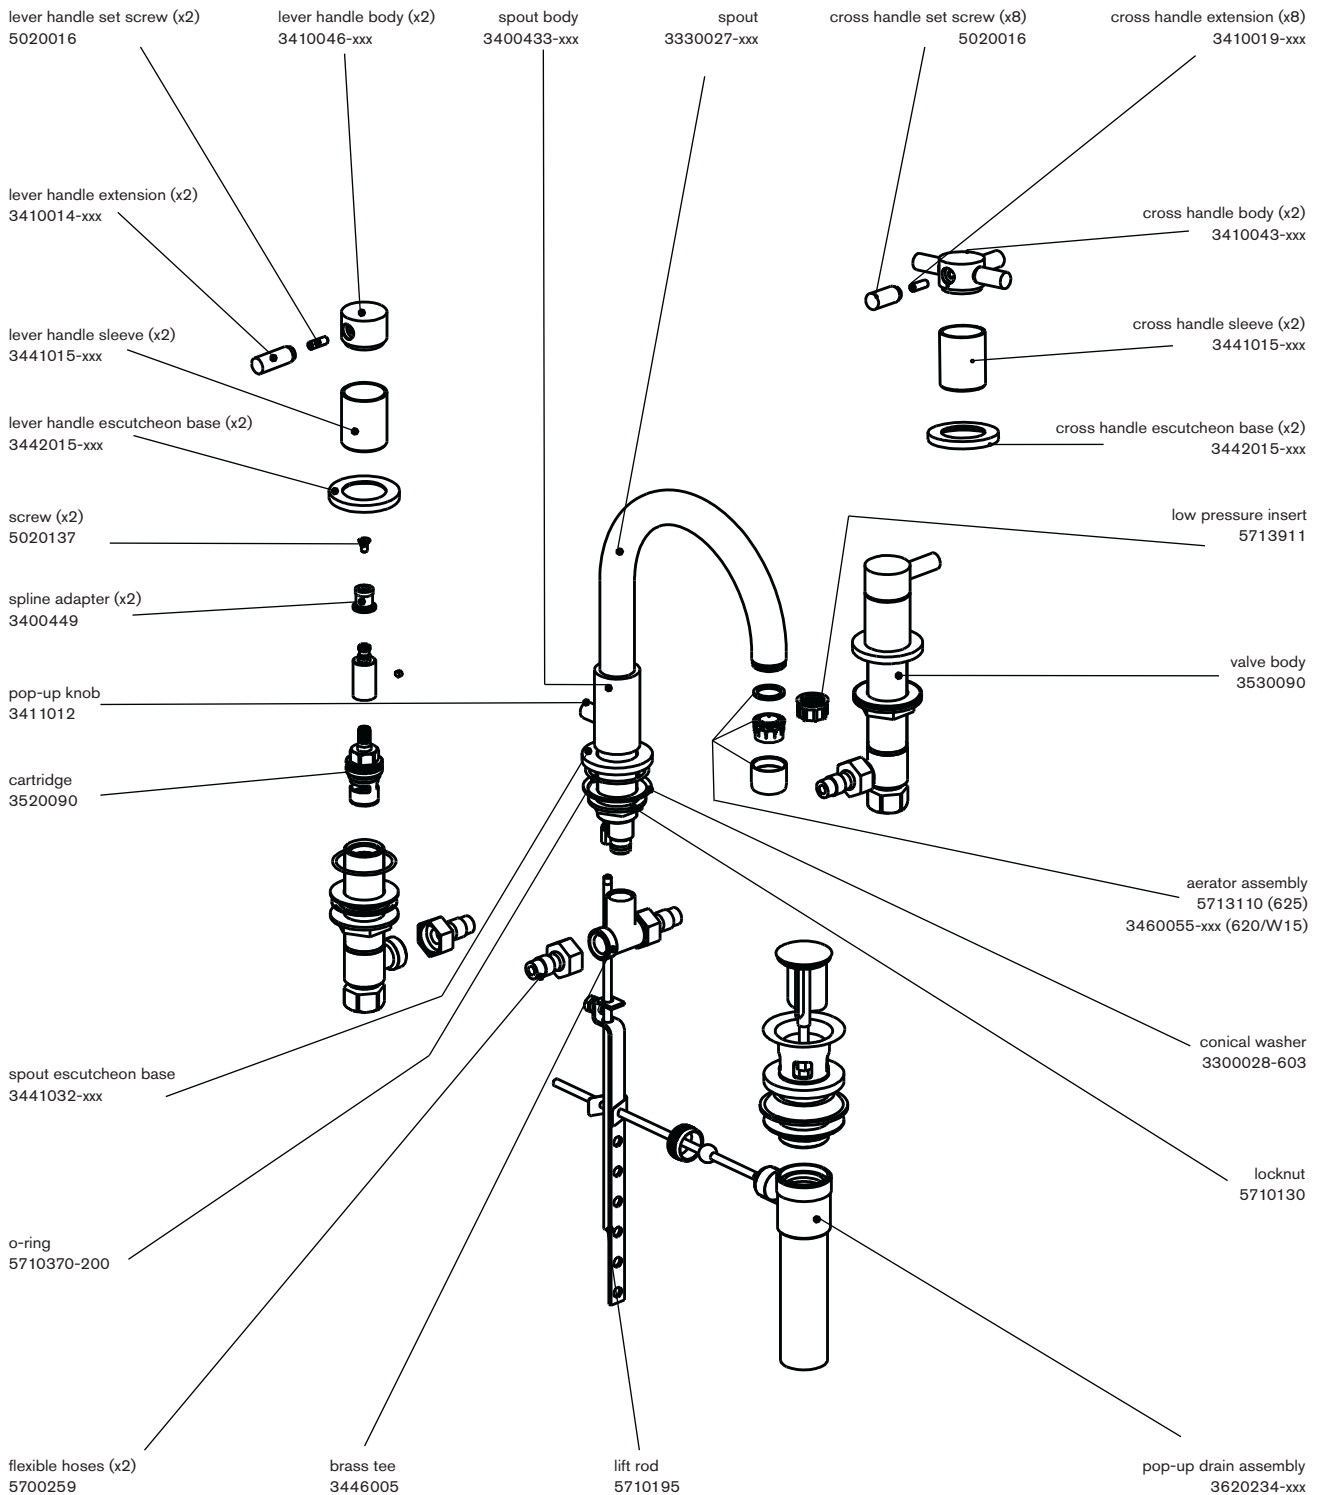

technical specifications
 note: xxx represent different finishes

code: 221 110 xxx
 222 110 xxx

www.cifial.pt | cifial@cifial.pt
 cifial@cifial.es
 www.cifial.co.uk | sales@cifial.co.uk
 www.cifialusa.com

tighten/untighten
 handle extension

5663197
 983TE002W09