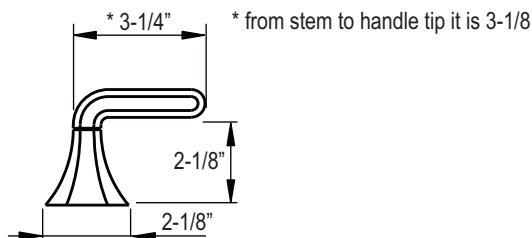

## Widespread lavatory

dimensions inches

www.cifial.pt | cifial@cifial.pt  
cifial@cifial.es  
www.cifial.co.uk | sales@cifial.co.uk  
www.cifialusa.com  
www.cifial.pl | cifial@cifial.pl

Cartridge # 5711505 - Cold  
# 5711501 - Hot