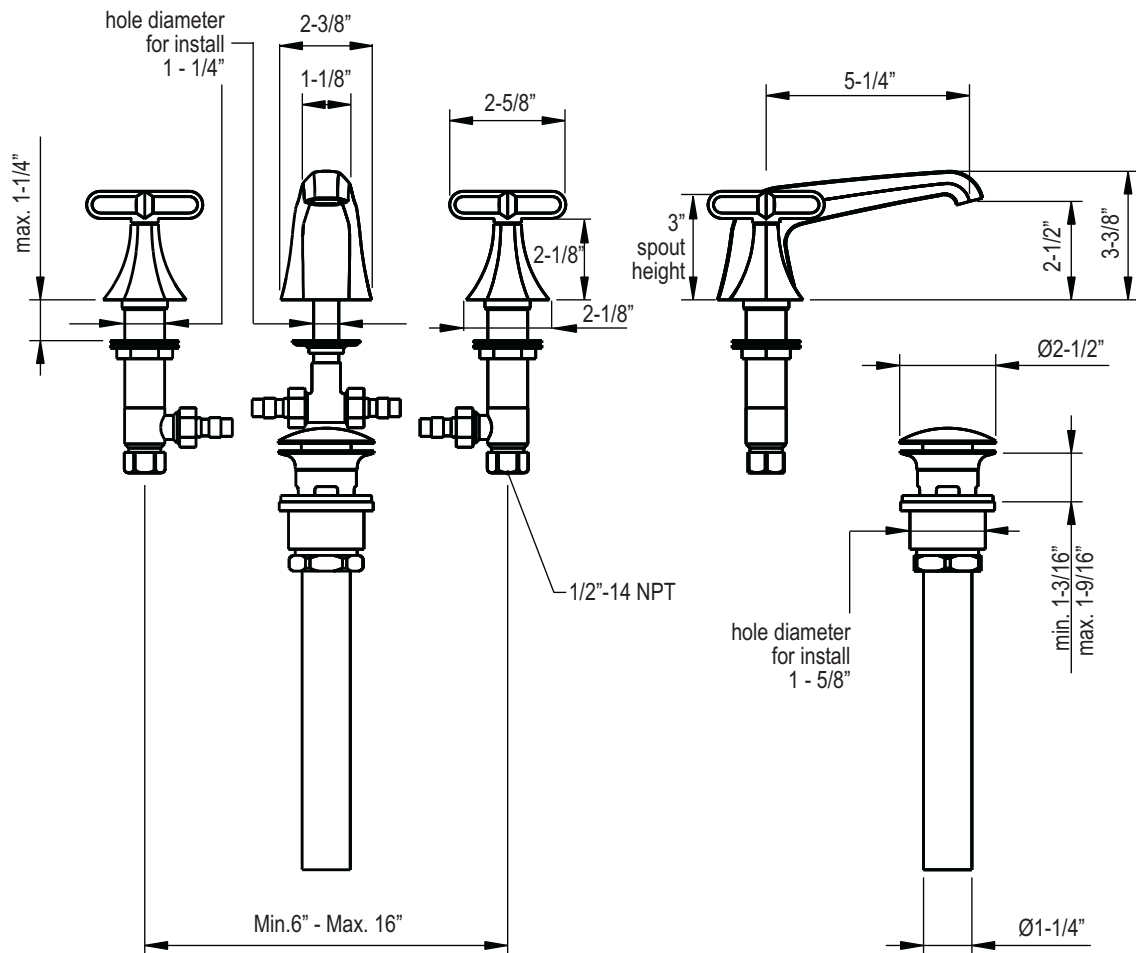

# Hexa

## Widespread lavatory

dimensions inches

www.cifial.pt | cifial@cifial.pt  
cifial@cifial.es  
www.cifial.co.uk | sales@cifial.co.uk  
www.cifialusa.com  
www.cifial.pl | cifial@cifial.pl

Cartridge # 5711505 - Cold  
# 5711501 - Hot