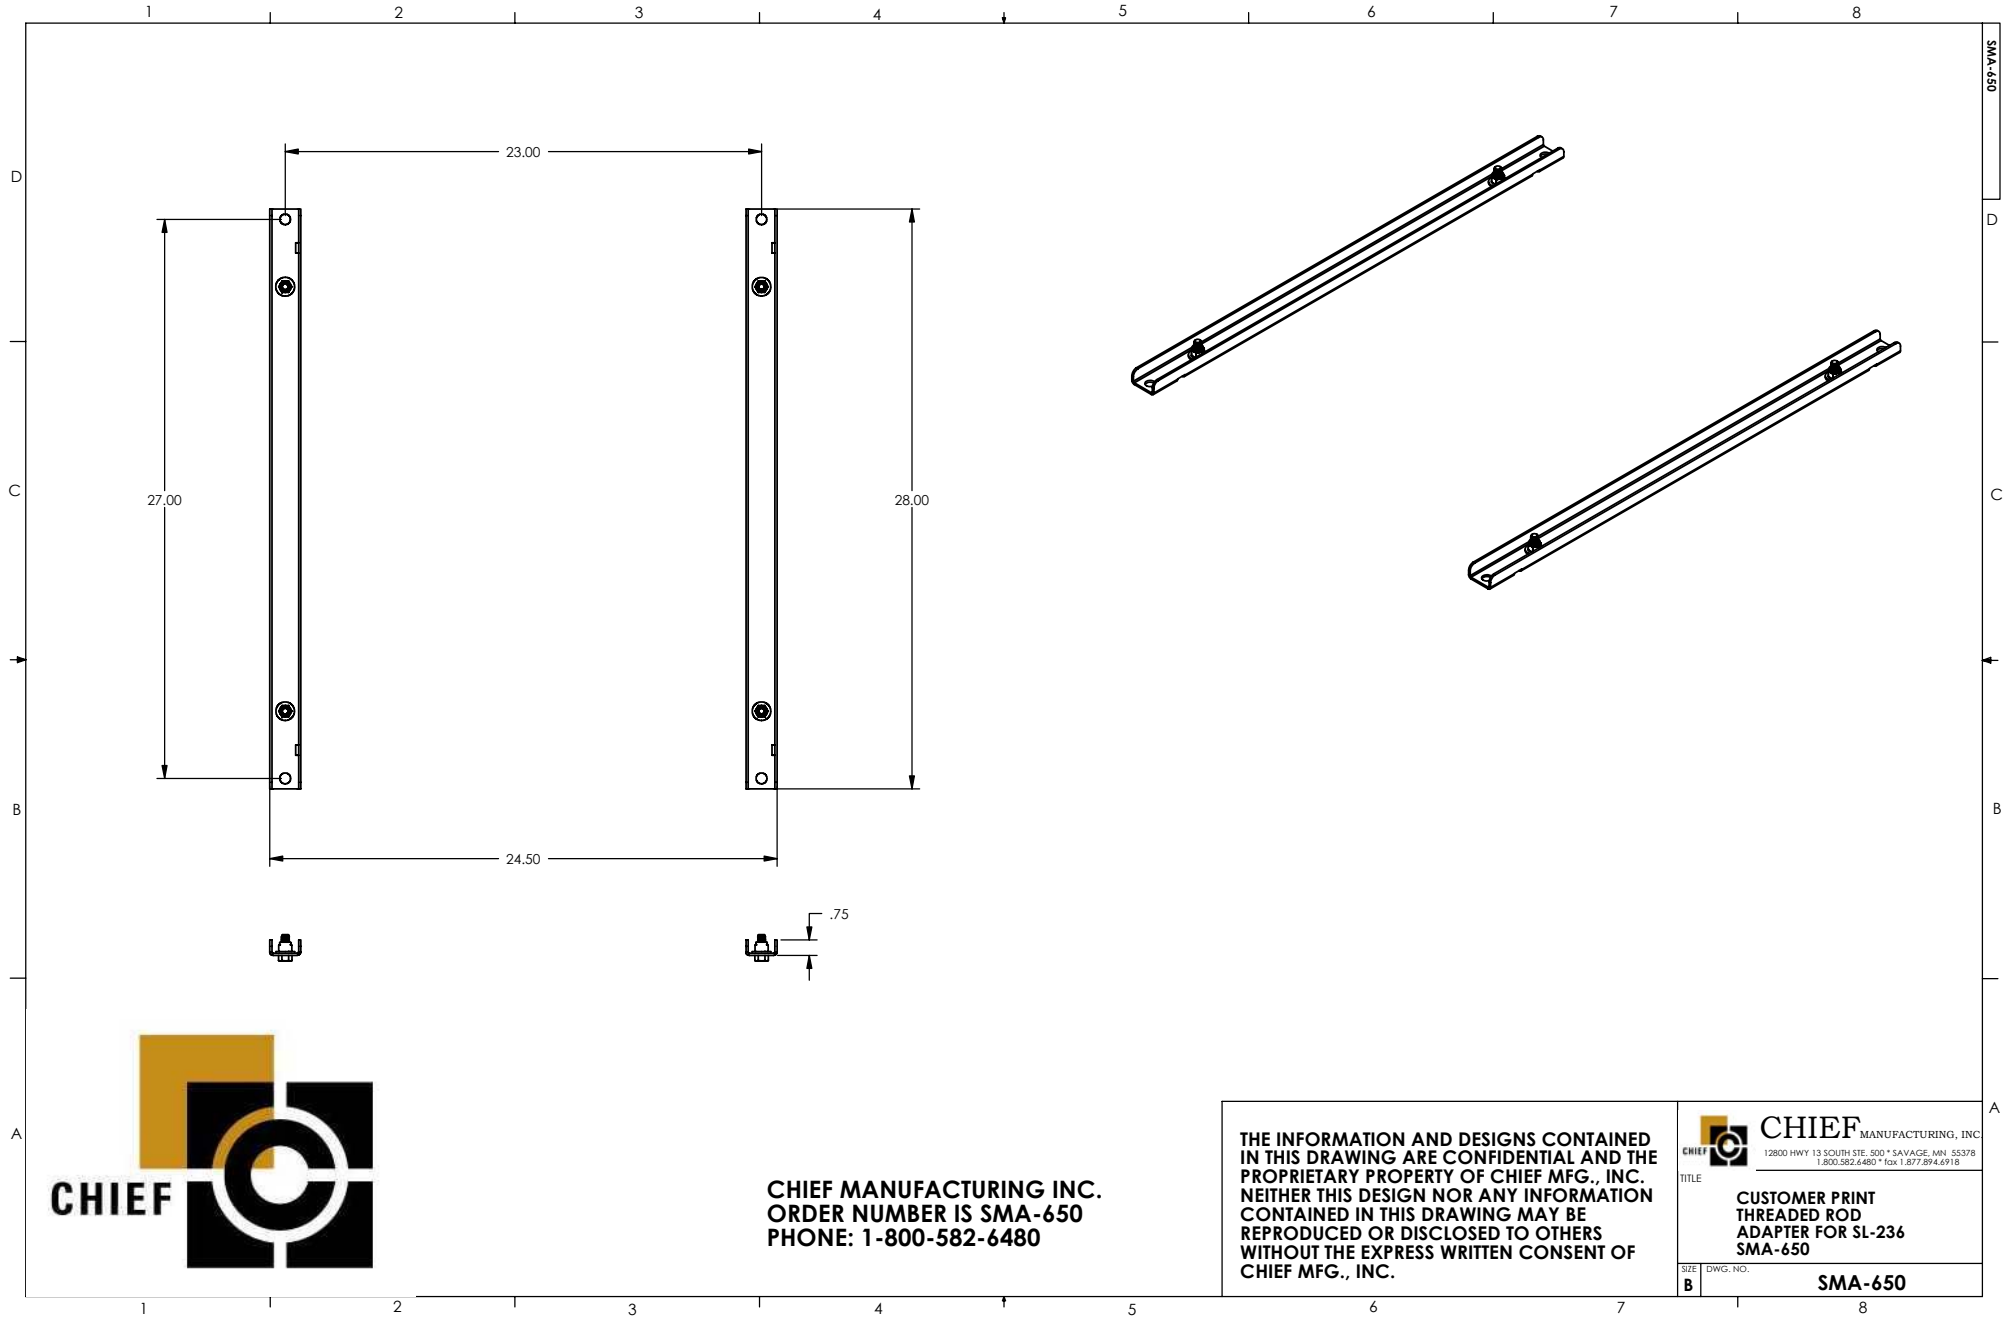

SMA-650

CHIEF MANUFACTURING INC.
ORDER NUMBER IS SMA-650
PHONE: 1-800-582-6480

THE INFORMATION AND DESIGNS CONTAINED
 IN THIS DRAWING ARE CONFIDENTIAL AND THE
 PROPRIETARY PROPERTY OF CHIEF MFG., INC.
 NEITHER THIS DESIGN NOR ANY INFORMATION
 CONTAINED IN THIS DRAWING MAY BE
 REPRODUCED OR DISCLOSED TO OTHERS
 WITHOUT THE EXPRESS WRITTEN CONSENT OF
 CHIEF MFG., INC.

 CHIEF MANUFACTURING, INC. <small>12800 HWY 13 SOUTH STE. 500 • SAUSAGE, MN 55378 1.800.582.6480 • Fax 1.877.894.6918</small>	
<small>TITLE</small> CUSTOMER PRINT THREADED ROD ADAPTER FOR SL-236 SMA-650	
<small>SIZE</small> B	<small>DWG. NO.</small> SMA-650