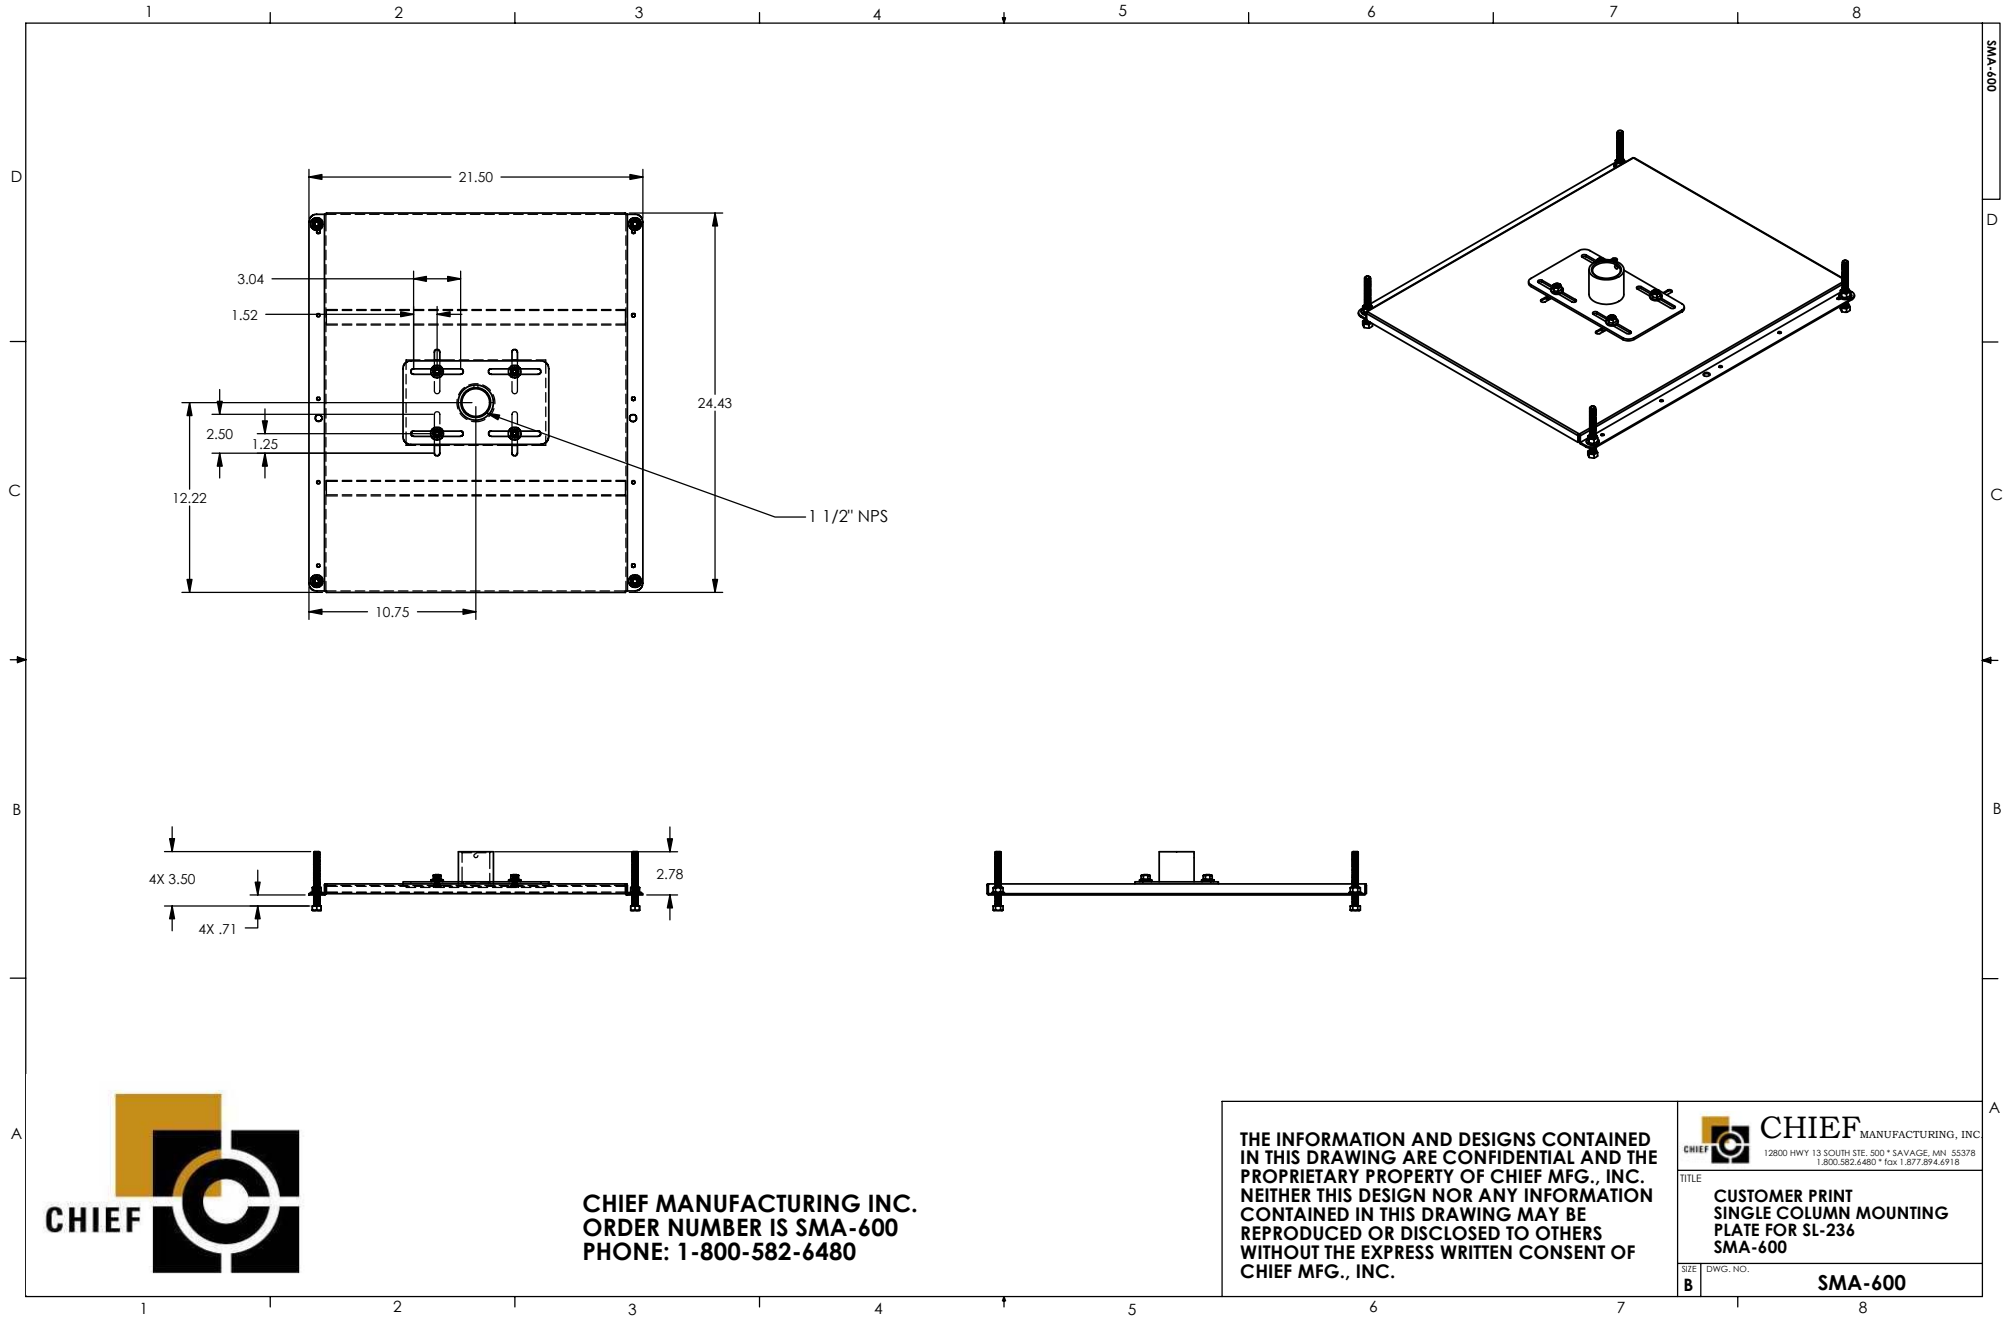

SMA-600

CHIEF MANUFACTURING INC.
ORDER NUMBER IS SMA-600
PHONE: 1-800-582-6480

THE INFORMATION AND DESIGNS CONTAINED
 IN THIS DRAWING ARE CONFIDENTIAL AND THE
 PROPRIETARY PROPERTY OF CHIEF MFG., INC.
 NEITHER THIS DESIGN NOR ANY INFORMATION
 CONTAINED IN THIS DRAWING MAY BE
 REPRODUCED OR DISCLOSED TO OTHERS
 WITHOUT THE EXPRESS WRITTEN CONSENT OF
 CHIEF MFG., INC.

CHIEF MANUFACTURING, INC.
 12800 HWY 13 SOUTH STE. 500 • SAUSAGE, MN 55378
 1.800.582.6480 • Fax 1.877.894.6918

TITLE
**CUSTOMER PRINT
 SINGLE COLUMN MOUNTING
 PLATE FOR SL-236
 SMA-600**

SIZE DWG. NO.
B SMA-600