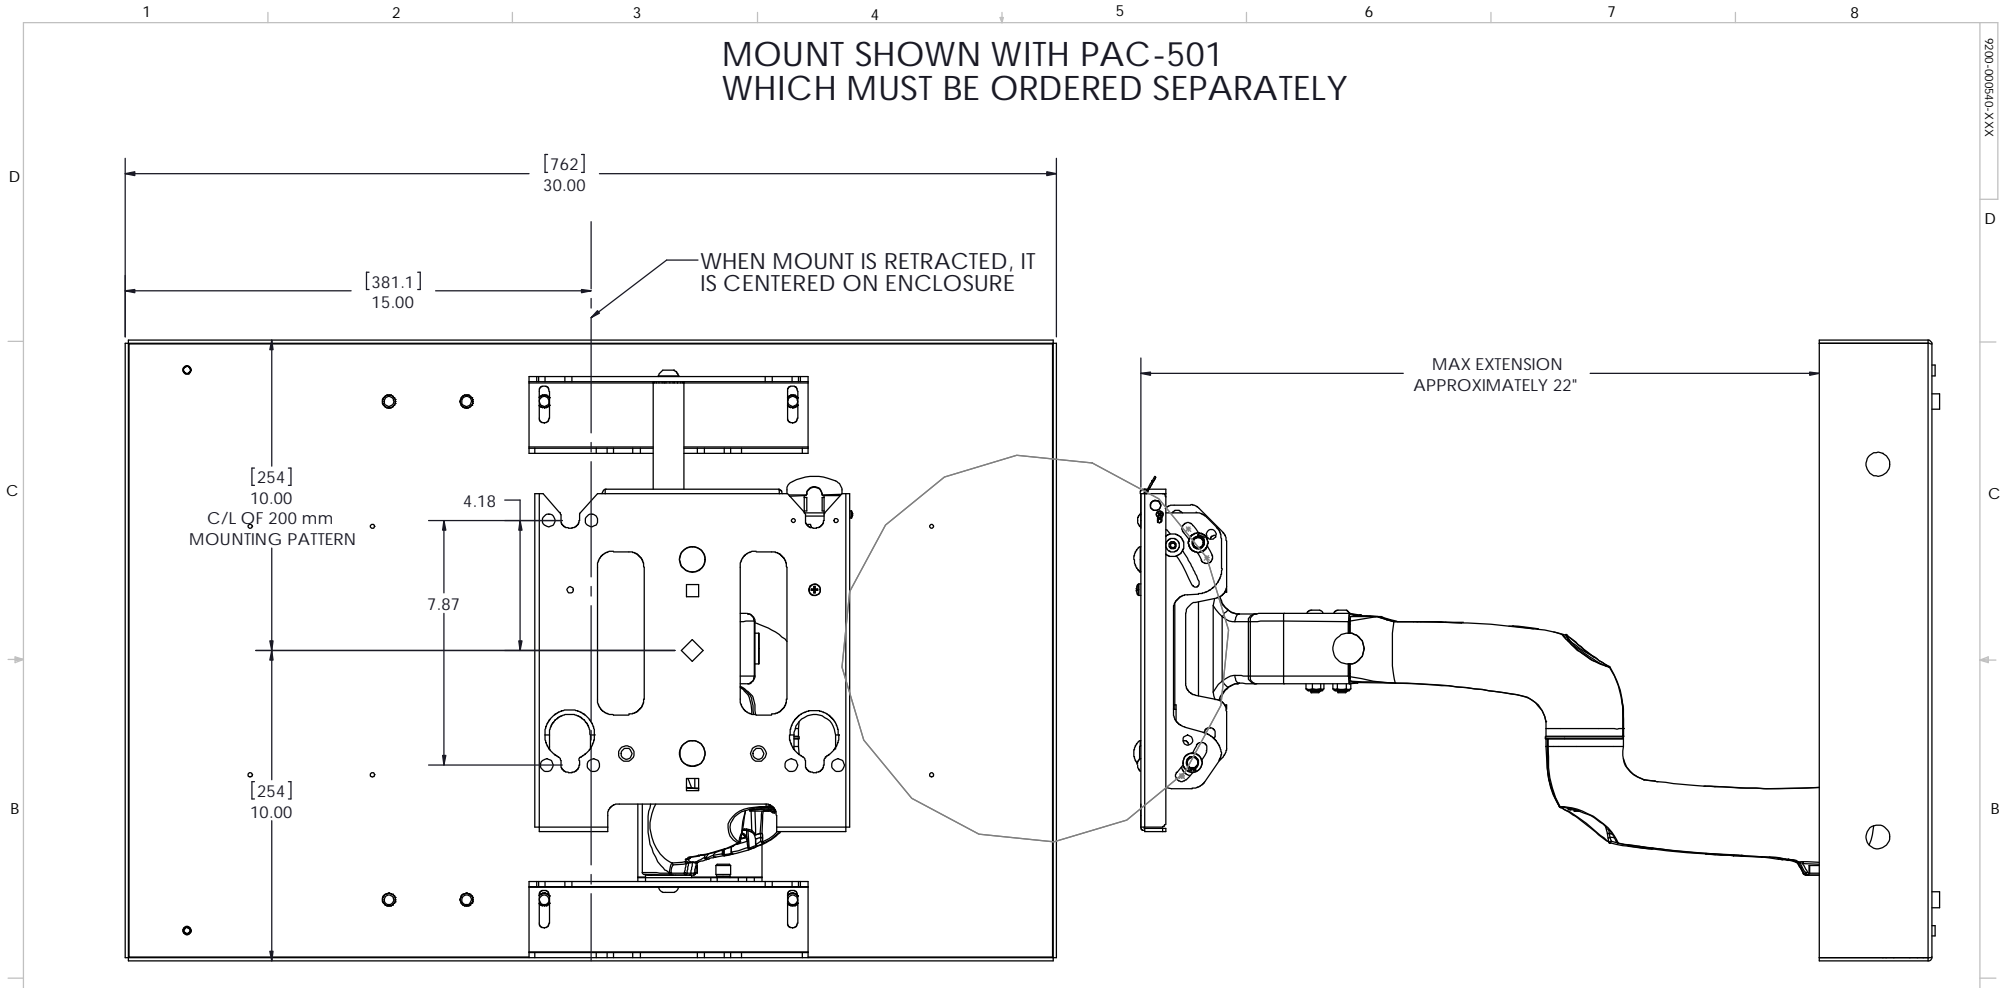

MOUNT SHOWN WITH PAC-501
WHICH MUST BE ORDERED SEPARATELY

CHIEF MANUFACTURING INC.
MOUNT ORDER NUMBER IS MWRIWB
PHONE: 1-800-582-6480

THE INFORMATION AND DESIGNS CONTAINED
IN THIS DRAWING ARE CONFIDENTIAL AND THE
PROPRIETARY PROPERTY OF CHIEF MFG., INC.
NEITHER THIS DESIGN NOR ANY INFORMATION
CONTAINED IN THIS DRAWING MAY BE
REPRODUCED OR DISCLOSED TO OTHERS
WITHOUT THE EXPRESS WRITTEN CONSENT OF
CHIEF MFG., INC.