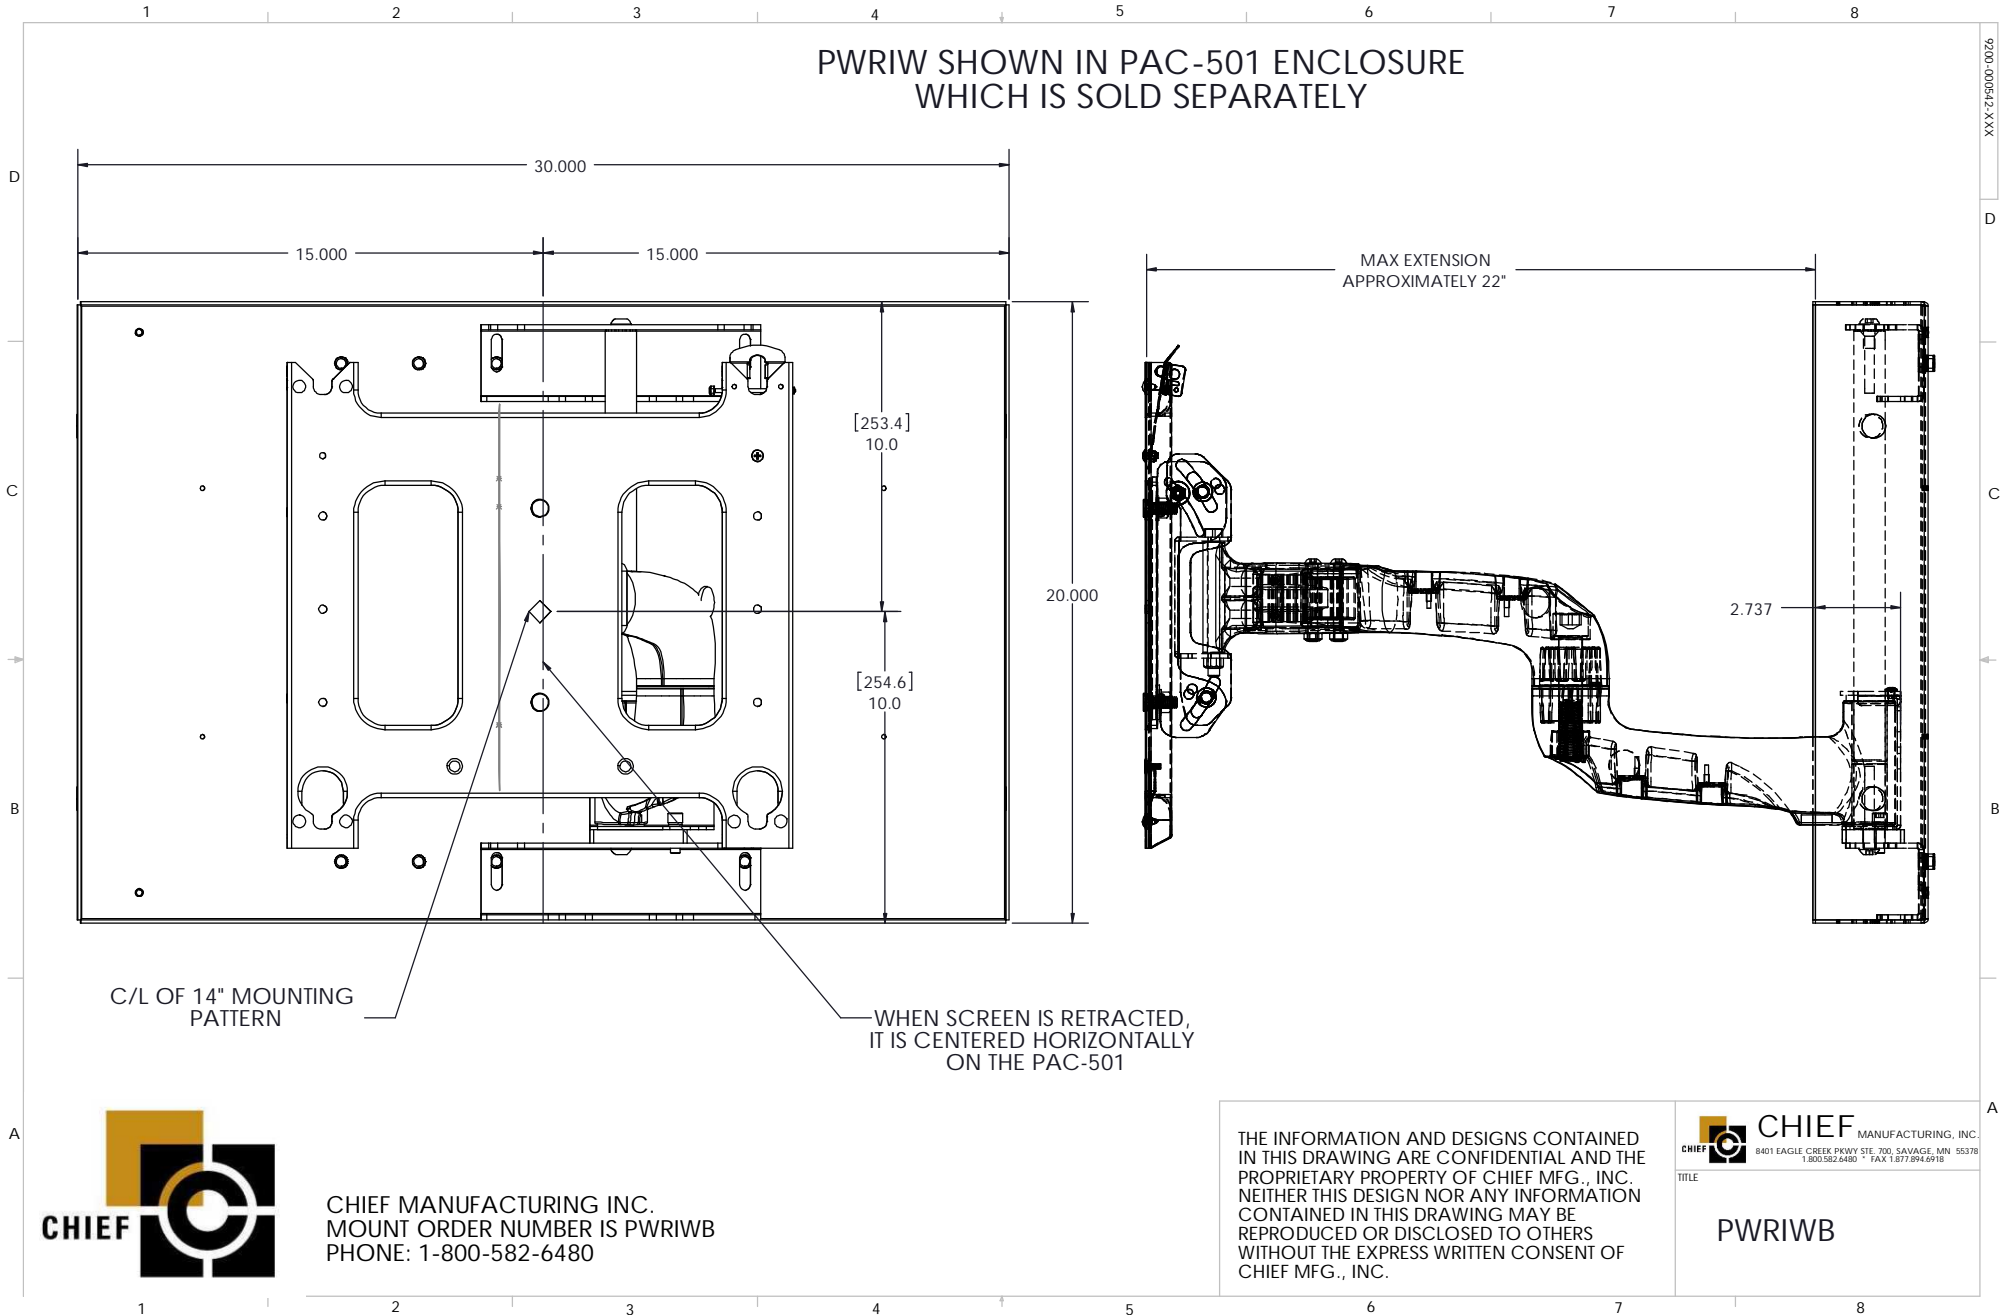

PWRIW SHOWN IN PAC-501 ENCLOSURE
WHICH IS SOLD SEPARATELY

CHIEF MANUFACTURING INC.
MOUNT ORDER NUMBER IS PWRIW B
PHONE: 1-800-582-6480

THE INFORMATION AND DESIGNS CONTAINED IN THIS DRAWING ARE CONFIDENTIAL AND THE PROPRIETARY PROPERTY OF CHIEF MFG., INC. NEITHER THIS DESIGN NOR ANY INFORMATION CONTAINED IN THIS DRAWING MAY BE REPRODUCED OR DISCLOSED TO OTHERS WITHOUT THE EXPRESS WRITTEN CONSENT OF CHIEF MFG., INC.

CHIEF MANUFACTURING, INC.
8401 EAGLE CREEK PKWY STE. 700, SAVAGE, MN 55378
1.800.582.6480 • FAX 1.877.894.8918

TITLE

PWRIW B