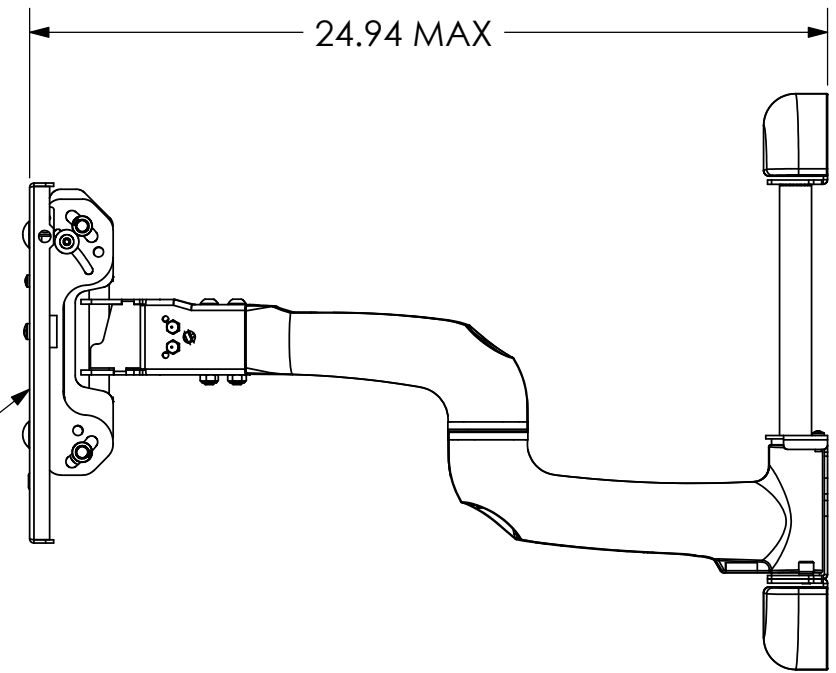

NOTE: CUSTOM INTERAFCE BRACKET NOT SHOWN. THE CUSTOM INTERFACE BRACKET NEEDED FOR YOUR DISPLAY WILL ADD BETWEEN 1/2" AND 2" IN DEPTH AND MAY AFFECT LOCATION OF DISPLAY ON THE MOUNT.

SEE MSB-XXXX DRAWING ALSO.

TOP MOUNTING BUTTON ON MSB-XXXX DRAWING GOES HERE

APPROXIMATE CENTER OF DISPLAY

FACE TILTS
5° UP
15° DOWN

CHIEF MANUFACTURING INC.
MOUNT ORDER NUMBER IS MWR-6000
PHONE: 1-800-582-6480

SHEET SCALE = 1:6

THE INFORMATION AND DESIGNS CONTAINED IN THIS DRAWING ARE CONFIDENTIAL AND THE PROPRIETARY PROPERTY OF CHIEF MFG., INC. NEITHER THIS DESIGN NOR ANY INFORMATION CONTAINED IN THIS DRAWING MAY BE REPRODUCED OR DISCLOSED TO OTHERS WITHOUT THE EXPRESS WRITTEN CONSENT OF CHIEF MFG., INC.