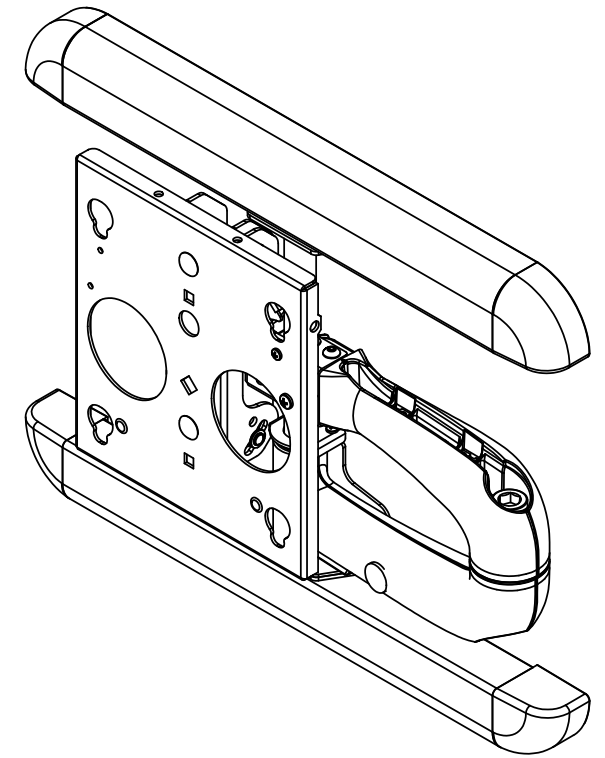

NOTE: CUSTOM INTERAFCE BRACKET NOT SHOWN. THE CUSTOM INTERFACE BRACKET NEEDED FOR YOUR DISPLAY WILL ADD BETWEEN 1/2" AND 2" IN DEPTH AND MAY AFFECT LOCATION OF DISPLAY ON THE MOUNT.

SEE MSB-XXXX DRAWING ALSO.

TOP MOUNTING BUTTON ON MSB-XXXX DRAWING GOES HERE

APPROXIMATE CENTER OF DISPLAY

FACE TILTS
5° UP
15° DOWN

CHIEF MANUFACTURING INC.
MOUNT ORDER NUMBER IS MWR-6000
PHONE: 1-800-582-6480

SHEET SCALE = 1:6

THE INFORMATION AND DESIGNS CONTAINED IN THIS DRAWING ARE CONFIDENTIAL AND THE PROPRIETARY PROPERTY OF CHIEF MFG., INC. NEITHER THIS DESIGN NOR ANY INFORMATION CONTAINED IN THIS DRAWING MAY BE REPRODUCED OR DISCLOSED TO OTHERS WITHOUT THE EXPRESS WRITTEN CONSENT OF CHIEF MFG., INC.