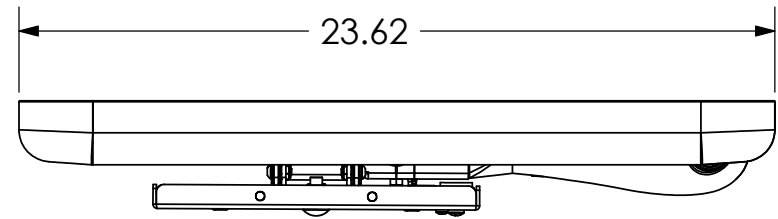

NOTE: CUSTOM INTERAFCE BRACKET NOT SHOWN. THE CUSTOM INTERFACE BRACKET NEEDED FOR YOUR DISPLAY WILL ADD BETWEEN 1/2" AND 2" IN DEPTH AND MAY AFFECT LOCATION OF DISPLAY ON THE MOUNT.

SEE MSB-XXXX DRAWING ALSO.

TOP MOUNTING BUTTON ON MSB-XXXX DRAWING GOES HERE

APPROXIMATE CENTER OF DISPLAY

FACE TILTS
5° UP
15° DOWN

CHIEF MANUFACTURING INC.
MOUNT ORDER NUMBER IS MWR-6000
PHONE: 1-800-582-6480

SHEET SCALE = 1:6

THE INFORMATION AND DESIGNS CONTAINED IN THIS DRAWING ARE CONFIDENTIAL AND THE PROPRIETARY PROPERTY OF CHIEF MFG., INC. NEITHER THIS DESIGN NOR ANY INFORMATION CONTAINED IN THIS DRAWING MAY BE REPRODUCED OR DISCLOSED TO OTHERS WITHOUT THE EXPRESS WRITTEN CONSENT OF CHIEF MFG., INC.