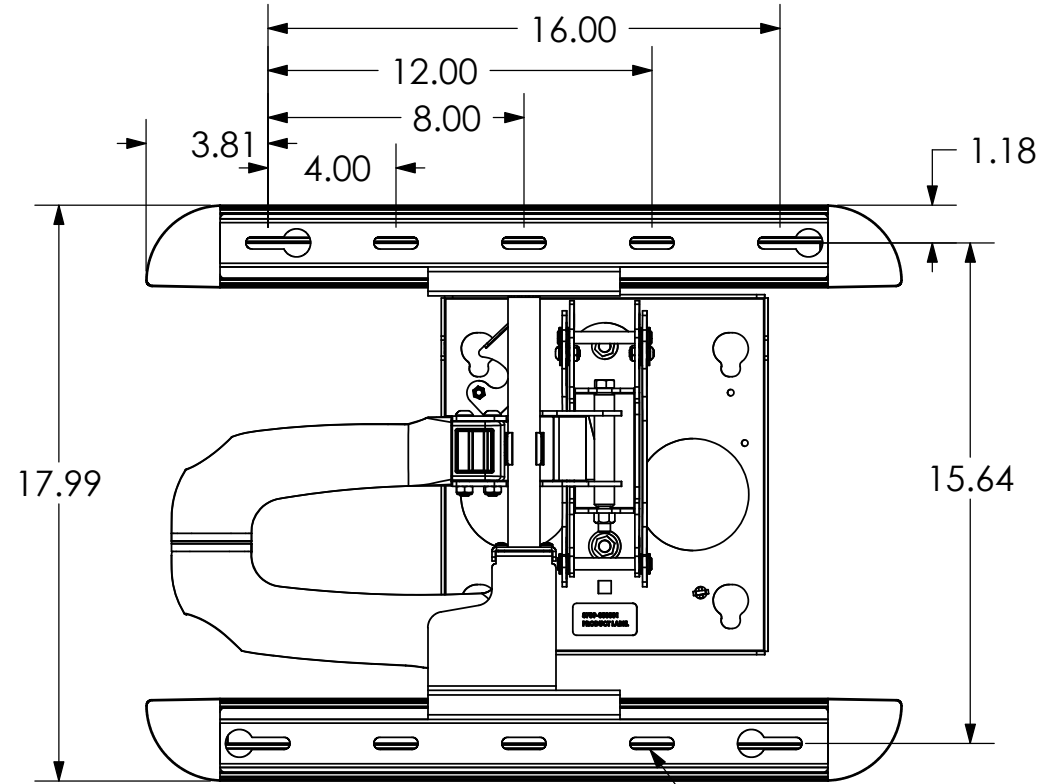

NOTE: CUSTOM INTERAFCE BRACKET NOT SHOWN. THE CUSTOM INTERFACE BRACKET NEEDED FOR YOUR DISPLAY WILL ADD BETWEEN 1/2" AND 2" IN DEPTH AND MAY AFFECT LOCATION OF DISPLAY ON THE MOUNT.

SEE MSB-XXXX DRAWING ALSO.

TOP MOUNTING BUTTON ON MSB-XXXX DRAWING GOES HERE

APPROXIMATE CENTER OF DISPLAY

FACE TILTS
5° UP
15° DOWN

CHIEF MANUFACTURING INC.
MOUNT ORDER NUMBER IS MWR-6000
PHONE: 1-800-582-6480

SHEET SCALE = 1:6

THE INFORMATION AND DESIGNS CONTAINED IN THIS DRAWING ARE CONFIDENTIAL AND THE PROPRIETARY PROPERTY OF CHIEF MFG., INC. NEITHER THIS DESIGN NOR ANY INFORMATION CONTAINED IN THIS DRAWING MAY BE REPRODUCED OR DISCLOSED TO OTHERS WITHOUT THE EXPRESS WRITTEN CONSENT OF CHIEF MFG., INC.

CHIEF MANUFACTURING, INC.
8401 EAGLE CREEK PKWY STE. 700, SAVAGE, MN 55378
1.800.582.6480 * FAX 1.877.894.6918

TITLE
**CUSTOMER PRINT
MWR-6000**

SIZE B DWG. NO. **MWR-6000**