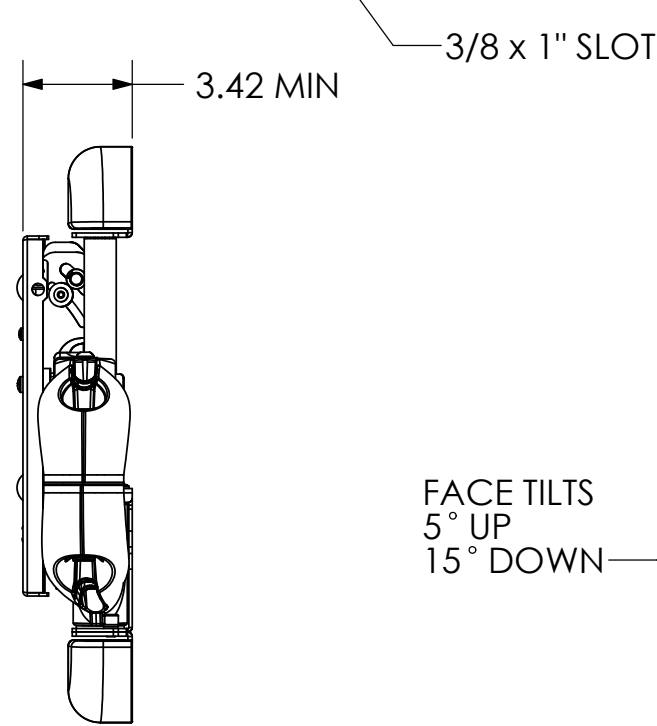

NOTE: CUSTOM INTERAFCE BRACKET NOT SHOWN. THE CUSTOM INTERFACE BRACKET NEEDED FOR YOUR DISPLAY WILL ADD BETWEEN 1/2" AND 2" IN DEPTH AND MAY AFFECT LOCATION OF DISPLAY ON THE MOUNT.

SEE MSB-XXXX DRAWING ALSO.

TOP MOUNTING BUTTON ON MSB-XXXX DRAWING GOES HERE

APPROXIMATE CENTER OF DISPLAY

FACE TILTS
5° UP
15° DOWN

CHIEF MANUFACTURING INC.
MOUNT ORDER NUMBER IS MWR-6000
PHONE: 1-800-582-6480

SHEET SCALE = 1:6

THE INFORMATION AND DESIGNS CONTAINED IN THIS DRAWING ARE CONFIDENTIAL AND THE PROPRIETARY PROPERTY OF CHIEF MFG., INC. NEITHER THIS DESIGN NOR ANY INFORMATION CONTAINED IN THIS DRAWING MAY BE REPRODUCED OR DISCLOSED TO OTHERS WITHOUT THE EXPRESS WRITTEN CONSENT OF CHIEF MFG., INC.