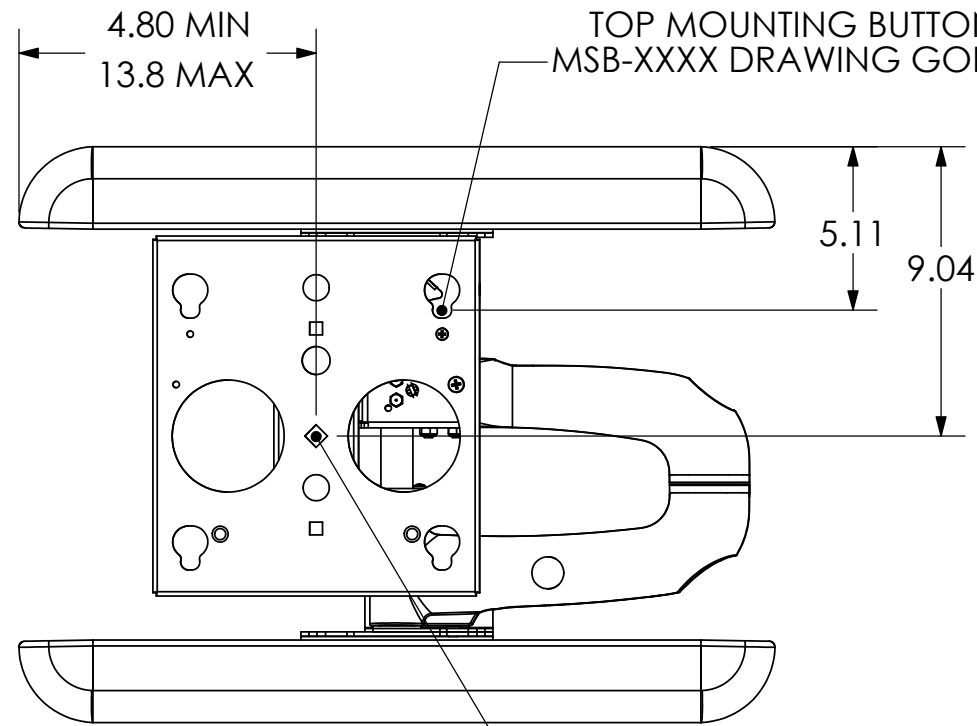

NOTE: CUSTOM INTERAFCE BRACKET NOT SHOWN. THE CUSTOM INTERFACE BRACKET NEEDED FOR YOUR DISPLAY WILL ADD BETWEEN 1/2" AND 2" IN DEPTH AND MAY AFFECT LOCATION OF DISPLAY ON THE MOUNT.

SEE MSB-XXXX DRAWING ALSO.

TOP MOUNTING BUTTON ON MSB-XXXX DRAWING GOES HERE

APPROXIMATE CENTER OF DISPLAY

FACE TILTS
5° UP
15° DOWN

CHIEF MANUFACTURING INC.
MOUNT ORDER NUMBER IS MWR-6000
PHONE: 1-800-582-6480

SHEET SCALE = 1:6

THE INFORMATION AND DESIGNS CONTAINED IN THIS DRAWING ARE CONFIDENTIAL AND THE PROPRIETARY PROPERTY OF CHIEF MFG., INC. NEITHER THIS DESIGN NOR ANY INFORMATION CONTAINED IN THIS DRAWING MAY BE REPRODUCED OR DISCLOSED TO OTHERS WITHOUT THE EXPRESS WRITTEN CONSENT OF CHIEF MFG., INC.

CHIEF MANUFACTURING, INC.
8401 EAGLE CREEK PKWY STE. 700, SAVAGE, MN 55378
1.800.582.6480 * FAX 1.877.894.6918

TITLE
**CUSTOMER PRINT
MWR-6000**

SIZE B DWG. NO. **MWR-6000**