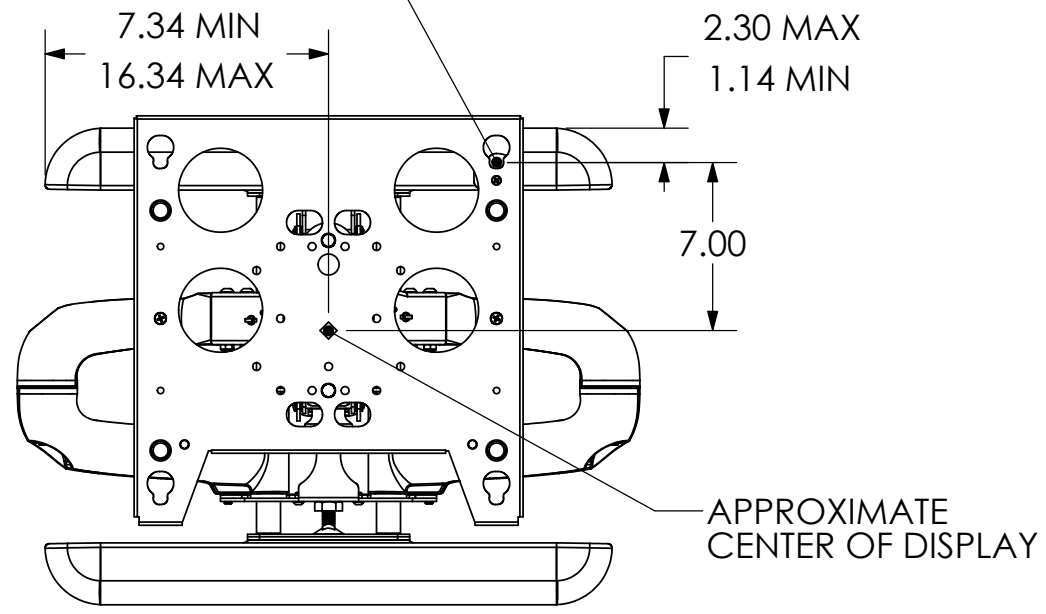

TOP MOUNTING BUTTON ON PSB-XXXX DRAWING GOES HERE

BACK VIEW

3/8" x 1" SLOT

NOTE: CUSTOM INTERAFCE BRACKET NOT SHOWN. THE CUSTOM INTERFACE BRACKET NEEDED FOR YOUR DISPLAY WILL ADD BETWEEN 1/2" AND 2" IN DEPTH AND MAY AFFECT LOCATION OF DISPLAY ON THE MOUNT.

SEE PSB-XXXX DRAWING ALSO.

**CHIEF MANUFACTURING INC.**  
**MOUNT ORDER NUMBER IS PNR-2000**  
**PHONE: 1-800-582-6480**

SHEET SCALE = 1:8

THE INFORMATION AND DESIGNS CONTAINED IN THIS DRAWING ARE CONFIDENTIAL AND THE PROPRIETARY PROPERTY OF CHIEF MFG., INC. NEITHER THIS DESIGN NOR ANY INFORMATION CONTAINED IN THIS DRAWING MAY BE REPRODUCED OR DISCLOSED TO OTHERS WITHOUT THE EXPRESS WRITTEN CONSENT OF CHIEF MFG., INC.

<b>CHIEF</b> MANUFACTURING, INC. <small>8401 EAGLE CREEK PKWY STE. 700, SAVAGE, MN 55378          1.800.582.6480 * FAX 1.877.894.6918</small>	
TITLE <b>CUSTOMER PRINT          PNR-2000</b>	
SIZE <b>B</b>	DWG. NO. <b>PNR-2000</b>