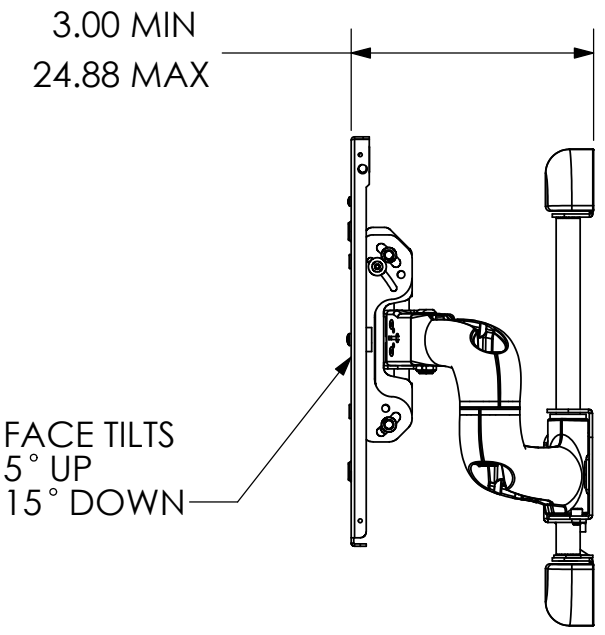

TOP MOUNTING BUTTON ON PSB-XXXX DRAWING GOES HERE

BACK VIEW

3/8" x 1" SLOT

NOTE: CUSTOM INTERAFCE BRACKET NOT SHOWN. THE CUSTOM INTERFACE BRACKET NEEDED FOR YOUR DISPLAY WILL ADD BETWEEN 1/2" AND 2" IN DEPTH AND MAY AFFECT LOCATION OF DISPLAY ON THE MOUNT.

SEE PSB-XXXX DRAWING ALSO.

**CHIEF MANUFACTURING INC.**  
**MOUNT ORDER NUMBER IS PNR-2000**  
**PHONE: 1-800-582-6480**

SHEET SCALE = 1:8

THE INFORMATION AND DESIGNS CONTAINED IN THIS DRAWING ARE CONFIDENTIAL AND THE PROPRIETARY PROPERTY OF CHIEF MFG., INC. NEITHER THIS DESIGN NOR ANY INFORMATION CONTAINED IN THIS DRAWING MAY BE REPRODUCED OR DISCLOSED TO OTHERS WITHOUT THE EXPRESS WRITTEN CONSENT OF CHIEF MFG., INC.

<b>CHIEF</b> MANUFACTURING, INC. <small>8401 EAGLE CREEK PKWY STE. 700, SAVAGE, MN 55378          1.800.582.6480 * FAX 1.877.894.6918</small>	
TITLE <b>CUSTOMER PRINT          PNR-2000</b>	
SIZE <b>B</b>	DWG. NO. <b>PNR-2000</b>