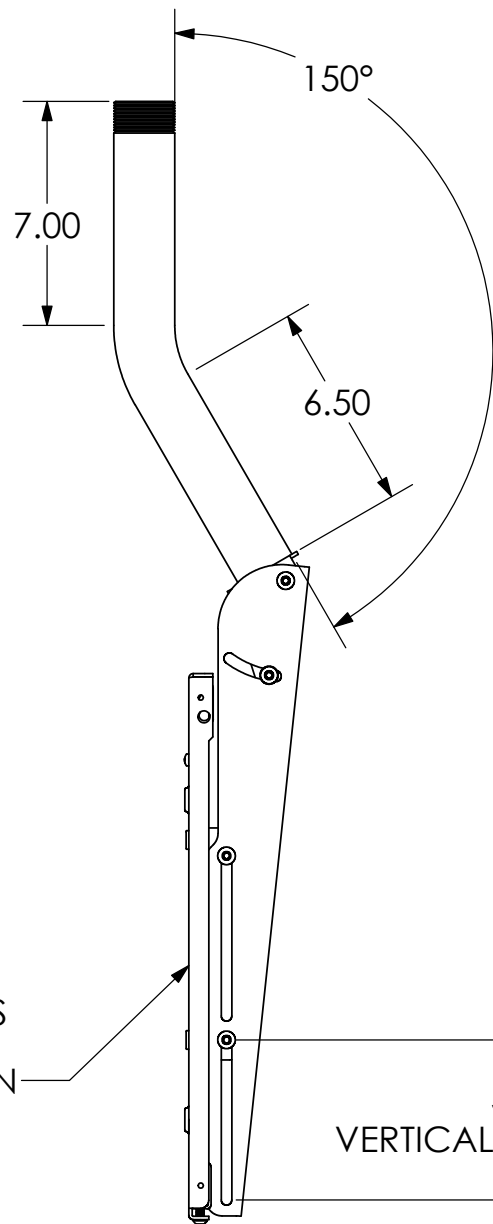

APPROXIMATE CENTER OF DISPLAY

FACE TILTS  
5° UP  
25° DOWN

NOTE: CUSTOM INTERAFCE BRACKET NOT SHOWN. THE CUSTOM INTERFACE BRACKET NEEDED FOR YOUR DISPLAY WILL ADD BETWEEN 1/2" AND 2" IN DEPTH AND MAY AFFECT LOCATION OF DISPLAY ON THE MOUNT.

SEE PSB-XXXX DRAWING ALSO.

**CHIEF MANUFACTURING INC.**  
MOUNT ORDER NUMBER IS PCM-2000  
PHONE: 1-800-582-6480

SHEET SCALE = 1:6

THE INFORMATION AND DESIGNS CONTAINED IN THIS DRAWING ARE CONFIDENTIAL AND THE PROPRIETARY PROPERTY OF CHIEF MFG., INC. NEITHER THIS DESIGN NOR ANY INFORMATION CONTAINED IN THIS DRAWING MAY BE REPRODUCED OR DISCLOSED TO OTHERS WITHOUT THE EXPRESS WRITTEN CONSENT OF CHIEF MFG., INC.

**CHIEF** MANUFACTURING, INC.  
8401 EAGLE CREEK PKWY STE. 700, SAVAGE, MN 55378  
1.800.582.6480 \* FAX 1.877.894.6918

TITLE  
**CUSTOMER PRINT  
PCM-2000**

SIZE B DWG. NO. **PCM-2000**