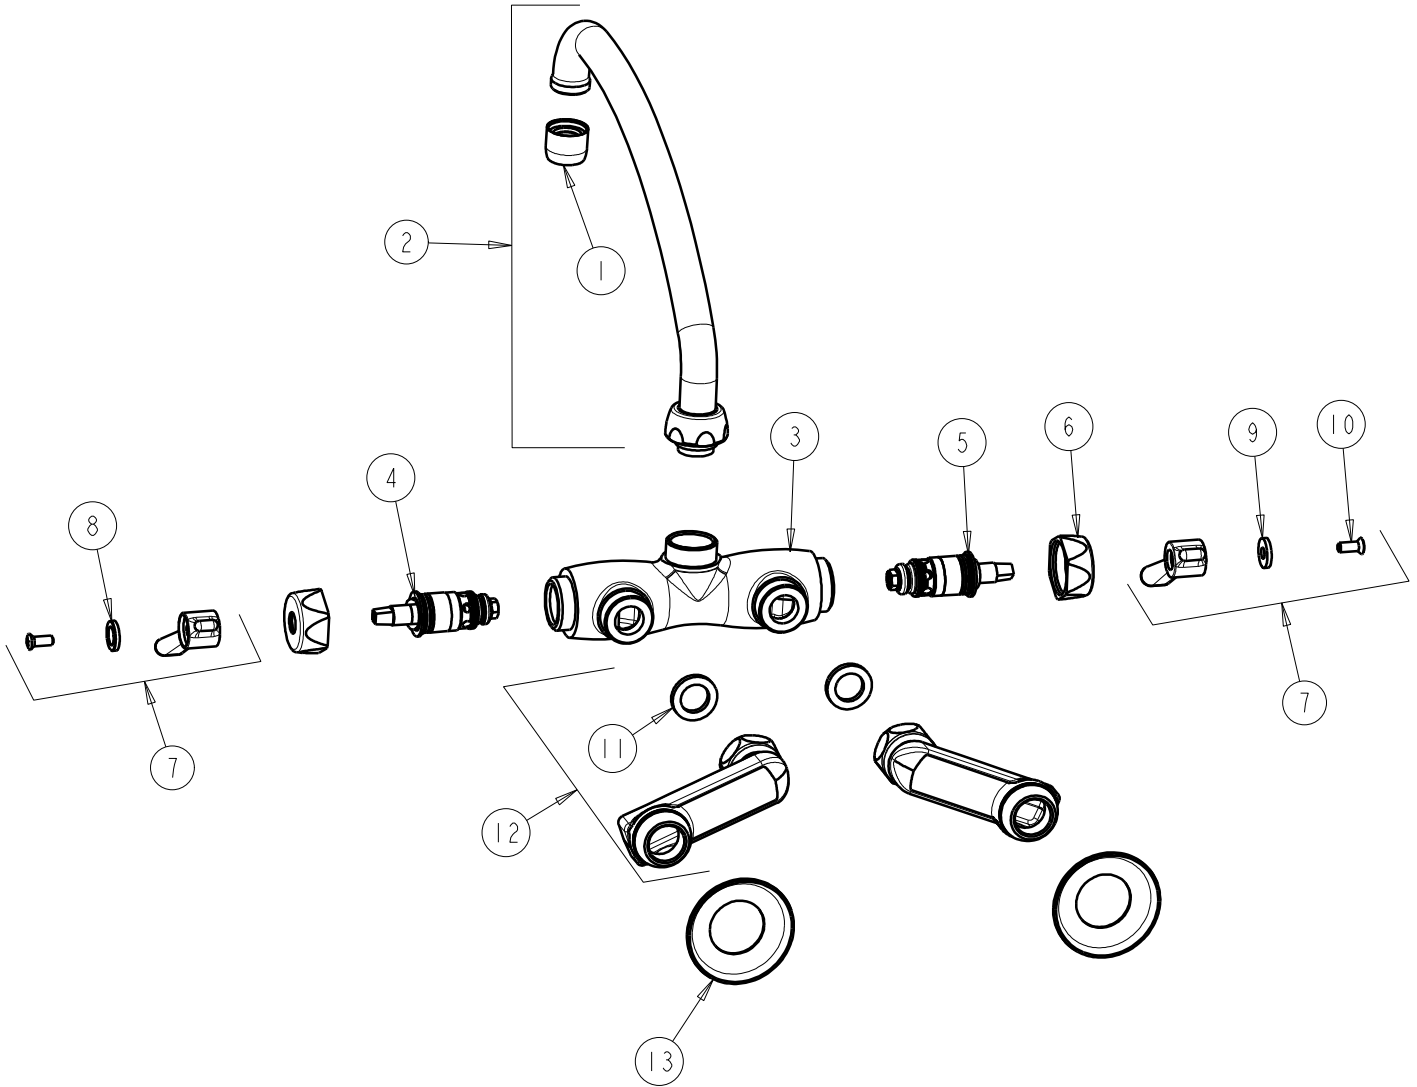

CHICAGO FAUCETS
a Geberit company

2100 South Clearwater Drive
Des Plaines, IL 60018
Phone: 847-803-5000
Fax: 847-803-5454
www.chicagofaucets.com

REPAIR PARTS

FITTING NO.

445-L9ABCP

SUBMITTED MODEL NO.

ITEM NO.

FOR TECHNICAL ASSISTANCE
1-800-TEC-TRUE (1-800-832-8783)

BY: SID DATE: 05-12-09

CHK: *[Signature]* REV:

ITEM	PART NO.	DESCRIPTION	ITEM	PART NO.	DESCRIPTION
1	E3JKCP	SOFTFLO AERATOR OUTLET	8	633-123JKNF	INDEX BUTTON (BLUE)
2	L9JKCP	FOR PARTS SEE L9JKCP	9	633-023JKNF	INDEX BUTTON (RED)
3	---	VALVE BODY (NOT SOLD SEPARATELY)	10	420-010JKRCF	SCREW, 10-32 UNC PH 1/2
4	AB1-099XTJKNF	QUATURN UNIT (RH)	11	1-011JKNF	WASHER, .97 X .62 X .12
5	AB1-100XTJKNF	QUATURN UNIT (LH)	12	ABHJKCP	'H' ARM ASSEMBLY w/WASHER
6	444-005JKCP	CAP	13	1-055JKCP	FLANGE
7	369-PRJKCP	LEVER HANDLE ASSEMBLY (PAIR)			