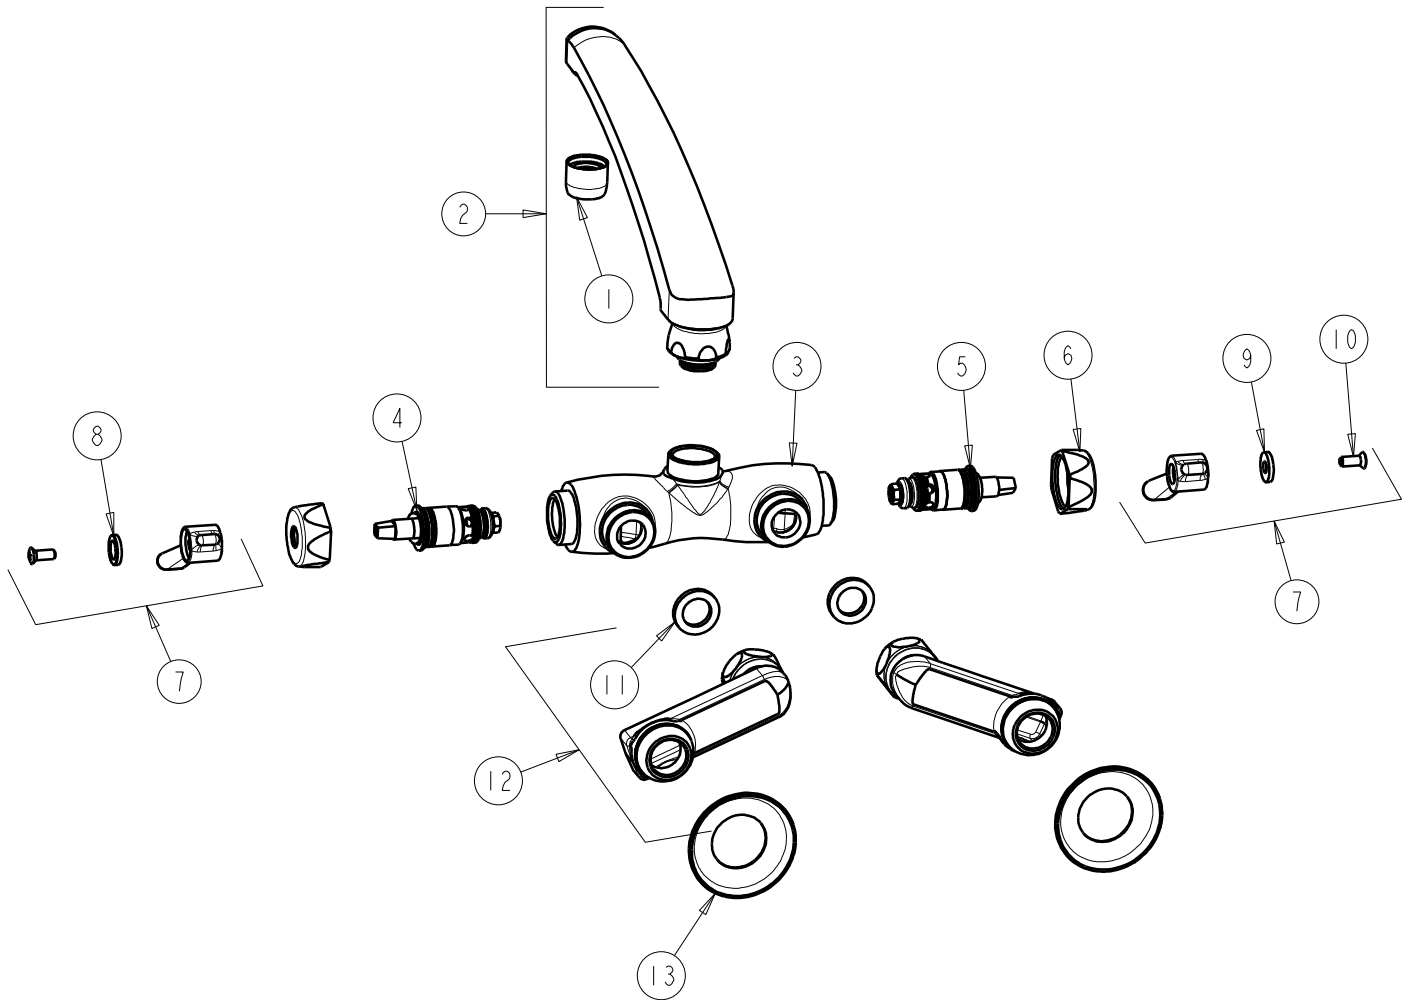

CHICAGO FAUCETS
a Geberit company

2100 South Clearwater Drive
Des Plaines, IL 60018
Phone: 847-803-5000
Fax: 847-803-5454
www.chicagofaucets.com

REPAIR PARTS

FITTING NO.

445-L8ABCP

SUBMITTED MODEL NO.

BY: SID DATE: 05-12-09

CHK: *[Signature]* REV:

ITEM NO.

FOR TECHNICAL ASSISTANCE
1-800-TEC-TRUE (1-800-832-8783)

ITEM	PART NO.	DESCRIPTION	ITEM	PART NO.	DESCRIPTION
1	E3JKCP	SOFTFLO AERATOR OUTLET	8	633-123JKNF	INDEX BUTTON (BLUE)
2	ABL8JKCP	CAST SPOUT	9	633-023JKNF	INDEX BUTTON (RED)
3	---	VALVE BODY (NOT SOLD SEPARATELY)	10	420-010JKRCF	SCREW, 10-32 UNC PH 1/2
4	AB1-099XTJKNF	QUATURN UNIT (RH)	11	1-011JKNF	WASHER, .97 X .62 X .12
5	AB1-100XTJKNF	QUATURN UNIT (LH)	12	ABHJKCP	'H' ARM ASSEMBLY w/WASHER
6	444-005JKCP	CAP	13	1-055JKCP	FLANGE
7	369-PRJKCP	LEVER HANDLE ASSEMBLY (PAIR)			