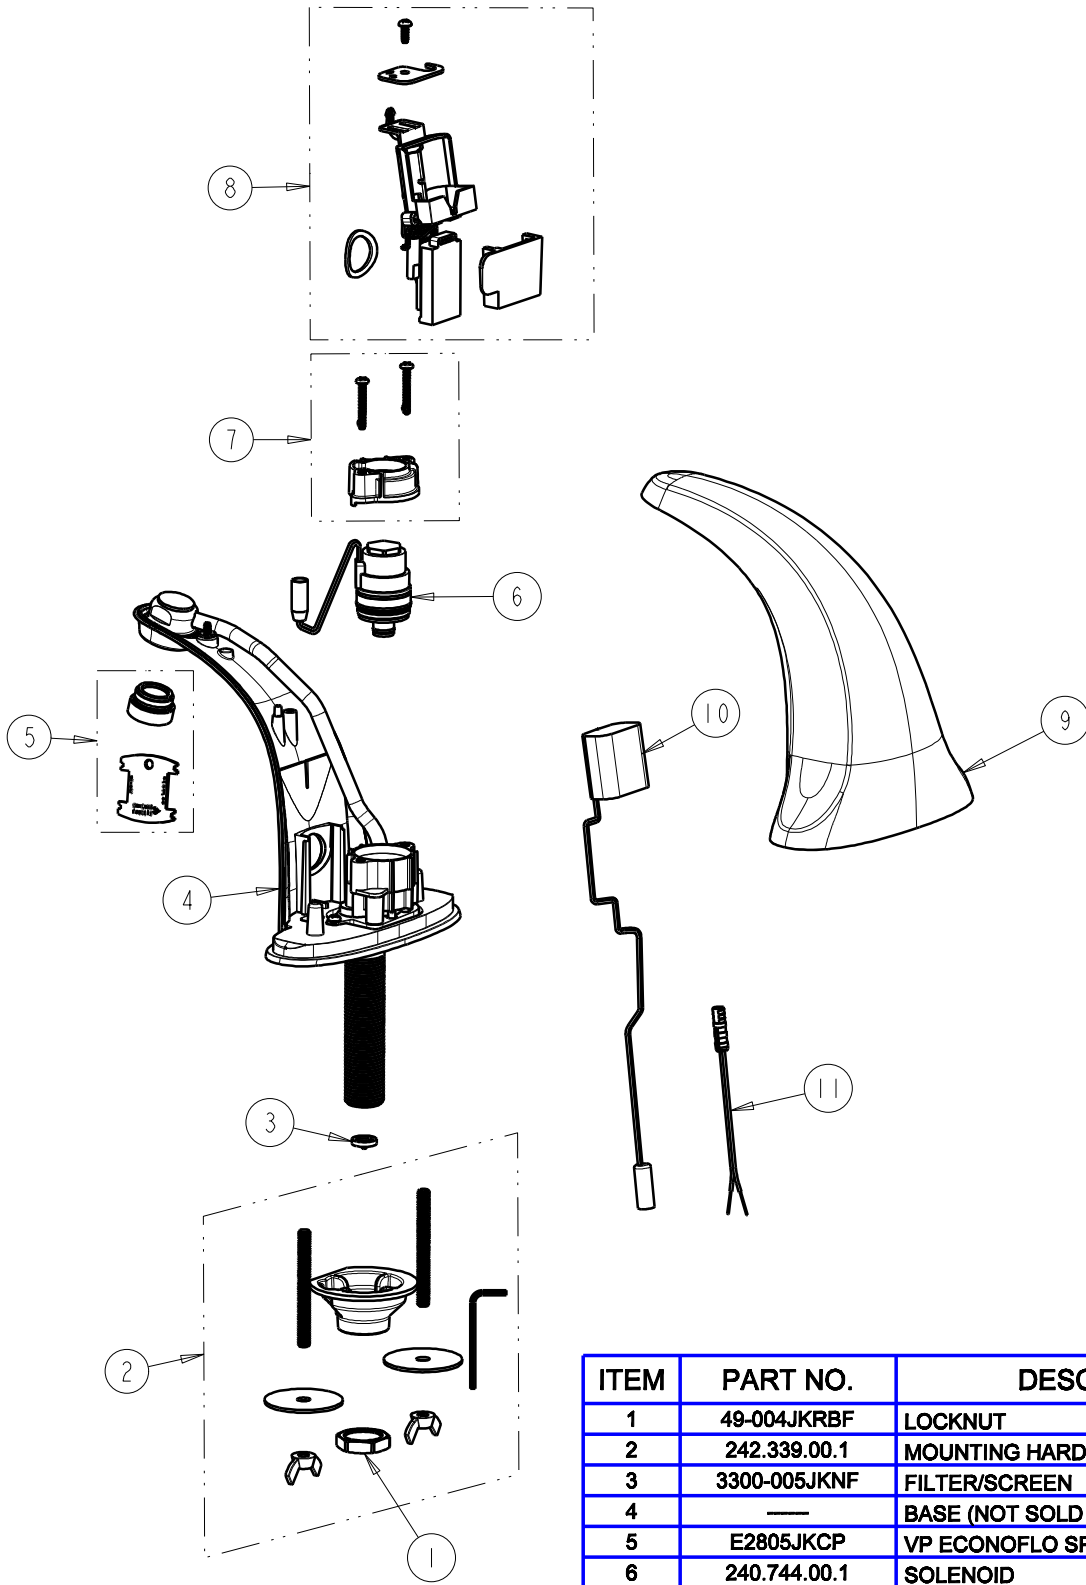

CHICAGO FAUCETS
a Geberit company

2100 South Clearwater Drive
Des Plaines, IL 60018
Phone: 847-803-5000
Fax: 847-803-5454
www.chicagofaucets.com

REPAIR PARTS

FITTING NO.

116.706.21.1

SUBMITTED MODEL NO.

BY: JAR

DATE: 06-09-09

CHK: *JAR*

REV:

ITEM NO.

FOR TECHNICAL ASSISTANCE
1-800-TEC-TRUE (1-800-832-8783)

ITEM	PART NO.	DESCRIPTION
1	49-004JKRBF	LOCKNUT
2	242.339.00.1	MOUNTING HARDWARE KIT
3	3300-005JKNF	FILTER/SCREEN
4	—	BASE (NOT SOLD SEPARATELY)
5	E2805JKCP	VP ECONOFLO SPRAY OUTLET w/KEY
6	240.744.00.1	SOLENOID
7	242.341.00.1	BONNET REPAIR KIT
8	242.337.00.1	MODULE KIT (BATTERY NOT INCLUDED)
9	242.338.21.1	SPOUT COVER
10	240.747.00.1	AC POWER ADAPTER
11	242.340.00.1	ADAPTER WIRE, BANK INSTALLATION