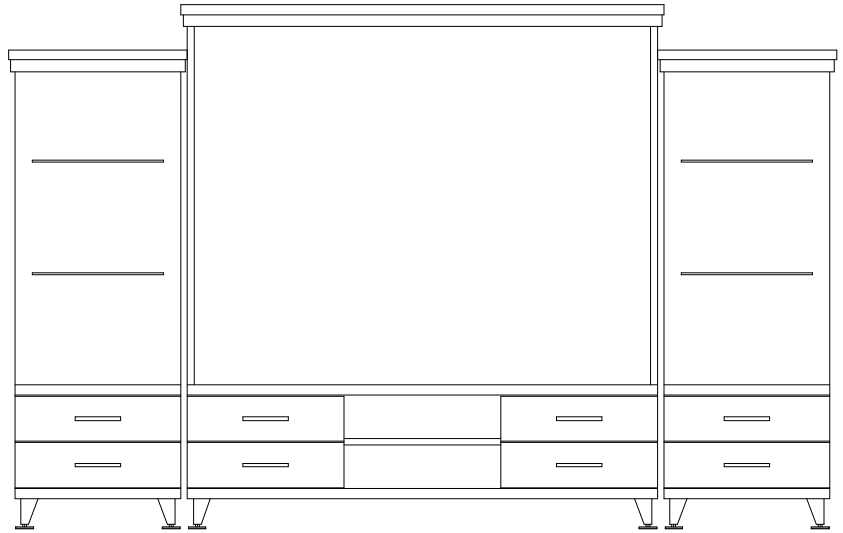

Design Features:

- **Wood Species:** - Solid 4/4 Maple used in mldgs.
- **Shelves:** - 2 glass shelves in towers.
- 1 wood shelf in center.
- **Joinery:** - N/A
- **Glass:** - 6mm thick glass shelves in towers.
- **Hardware:** - Handles finished in satin nickel.

- **Carton Weight:** - 150 lbs. Center, 75 lbs. Tower.
- **Carton Volume:** - Center: 46.4 cu ft. Tower 16.5 Cu Ft
- **Height:** - 60 7/8" center, 55 5/8" tower.
- **Features:** - Extra-wide TV base.
- Large component areas.
- Floating Glass shelves in towers
- Large Drawer Boxes
- Flat panel TV Bracket

- **Version # :** - 1

Footprint/Floorplan:

Glass Shelf Size: