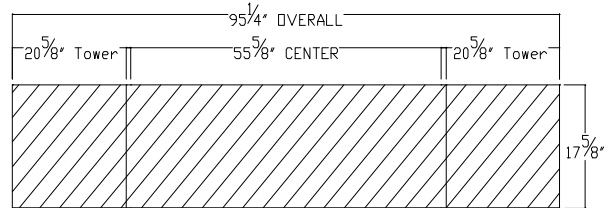

Footprint/Floorplan: