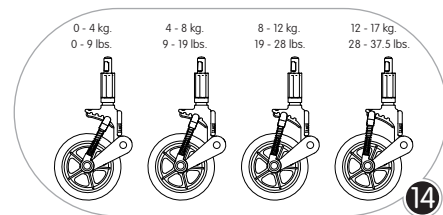

0 - 4 kg
0 - 9 lbs.

4 - 8 kg
9 - 19 lbs.

8 - 12 kg
19 - 28 lbs.

12 - 17 kg
28 - 37.5 lbs.

bugaboo