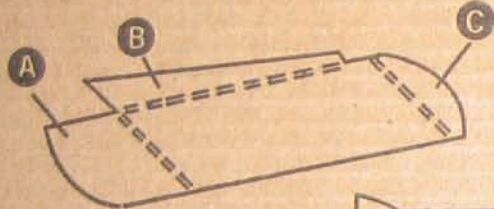

BLU
DOT

1500 JACKSON STREET N.E.
MINNEAPOLIS, MN 55413
WEB: www.bludot.com

231PZ

INSTR

BEGIN NOW

 Choose the appropriate

DESKTOP CD HOLDER

- STEP 1 : Bend panel A up 90 degrees.
- STEP 2 : Bend panel B up 90 degrees.
- STEP 3 : Bend panel C down 90 degrees.

CATCH-ALL STACKING TRAY

#1

- STEP 1 : Orient the piece so it looks like Drawing #1. Bend all flaps