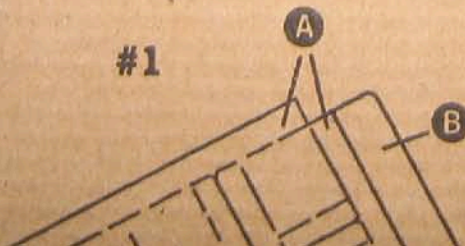

BLU
DOT

1500 JACKSON STREET N.E.
MINNEAPOLIS, MN 55413
WEB: www.bludot.com

231PZ

INSTR

BEGIN NOW

 Choose the appropriate

DESKTOP CD HOLDER

- STEP 1 : Bend panel A up 90 degrees.
- STEP 2 : Bend panel B up 90 degrees.
- STEP 3 : Bend panel C down 90 degrees.

CATCH-ALL STACKING TRAY

#1

- STEP 1 : Orient the piece so it looks like Drawing #1. Bend all flaps