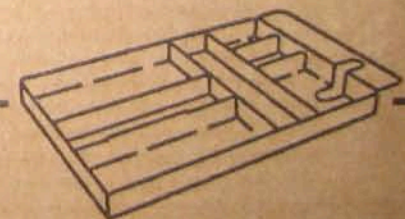

BLU
DOT

1500 JACKSON STREET N.E.
MINNEAPOLIS, MN 55413
WEB: www.bludot.com

231PZ

INSTR

BEGIN NOW

 Choose the appropriate

DESKTOP CD HOLDER

- STEP 1 : Bend panel A up 90 degrees.
- STEP 2 : Bend panel B up 90 degrees.
- STEP 3 : Bend panel C down 90 degrees.

CATCH-ALL STACKING TRAY

#1

- STEP 1 : Orient the piece so it looks like Drawing #1. Bend all flaps