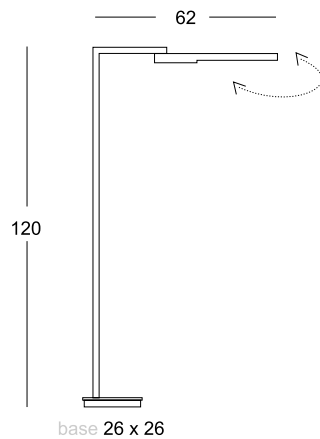

bombillas | bulbs | leuchtmittel | ampoules

93 max. 1 x 11 w. G-23 FL 220/240 v. ←

102

40

38

82

1894 | metric

IP | 20