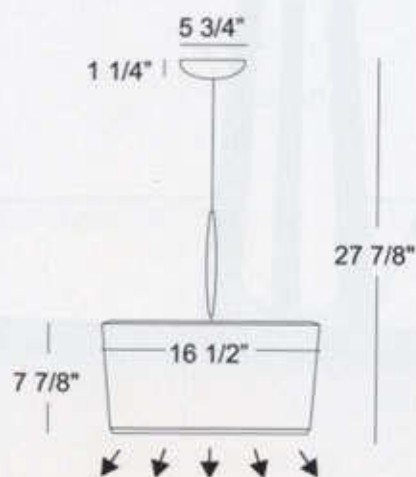

up to 1 x 100W BT15 medium base 120V 

bottom glass diffuser | cristal inferior difusor

32

100

1515 | merlin

IP | 20 CE