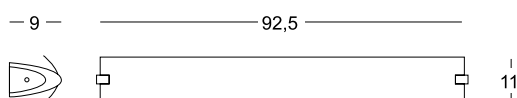

1333 | 1335 | baikal | josep lluscà

acabados | finishes | erläuterungen | finitions

03 ■ gris metalizado | gray metallic | grau matt | gris métallisé

06 ■ cromo | chrome | verchromt | chromé

complementos | complements | zubehör | compléments

36 □ opal blanco | opal white glass | glas opal weiss | verre opalin blanc

bombillas | bulbs | leuchtmittel | ampoules

69 max. 4 x 40 w. G9 220/240 v. [ref. 1333] ≡

63 max. 1 x 24 w. T-5 220/240 v. [ref. 1333] ≡

57 max. 5 x 60 w. G9 220/240 v. [ref. 1335] ≡

62 max. 1 x 39 w. T-5 220/240 v. [ref. 1335] ≡

Ref.: 1335