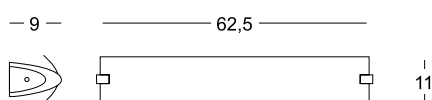

1333 | 1335 | baikal | josep lluscà

acabados | finishes | erläuterungen | finitions

03 ■ gris metalizado | gray metallic | grau matt | gris métallisé

06 ■ cromo | chrome | verchromt | chromé

complementos | complements | zubehör | compléments

36 □ opal blanco | opal white glass | glas opal weiss | verre opalin blanc

bombillas | bulbs | leuchtmittel | ampoules

69 max. 4 x 40 w. G9 220/240 v. [ref. 1333] ≡

63 max. 1 x 24 w. T-5 220/240 v. [ref. 1333] ≡

57 max. 5 x 60 w. G9 220/240 v. [ref. 1335] ≡

62 max. 1 x 39 w. T-5 220/240 v. [ref. 1335] ≡

Ref.: 1333