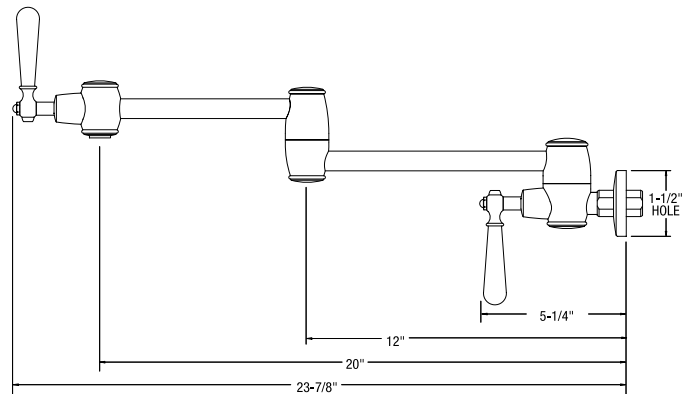

PRODUCT SPECIFICATION

Kitchen faucet to be wall-mounted pot filler with solid brass body, ceramic disc cartridge, and two quarter-turn shut-off valves. Faucet dimensions to be as follows: Overall length: 23-7/8". Kitchen faucet to be Blanco Pot Filler, Wall Mounted, Model 157-065-_____ in _____ finish.

- Polished Chrome 157-065-CR
- Stainless (Satin Nickel) 157-065-ST

MODEL 157-065

NOMINAL DIMENSIONS

MODEL	OVERALL LENGTH
157-065	23-7/8

JOB INFORMATION

Job Name: _____

Contact: _____

Date Specified: _____