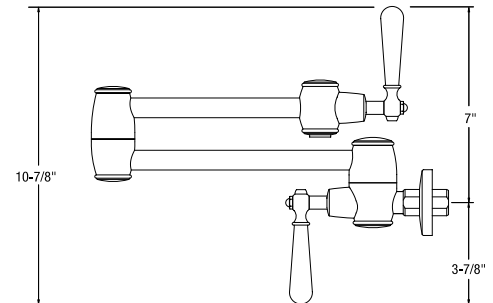

PRODUCT SPECIFICATION

Kitchen faucet to be wall-mounted pot filler with solid brass body, ceramic disc cartridge, and two quarter-turn shut-off valves. Faucet dimensions to be as follows: Overall length: 23-7/8". Kitchen faucet to be Blanco Pot Filler, Wall Mounted, Model 157-065-_____ in _____ finish.

- Polished Chrome 157-065-CR
- Stainless (Satin Nickel) 157-065-ST

MODEL 157-065

NOMINAL DIMENSIONS

MODEL	OVERALL LENGTH
157-065	23-7/8

JOB INFORMATION

Job Name: _____

Contact: _____

Date Specified: _____